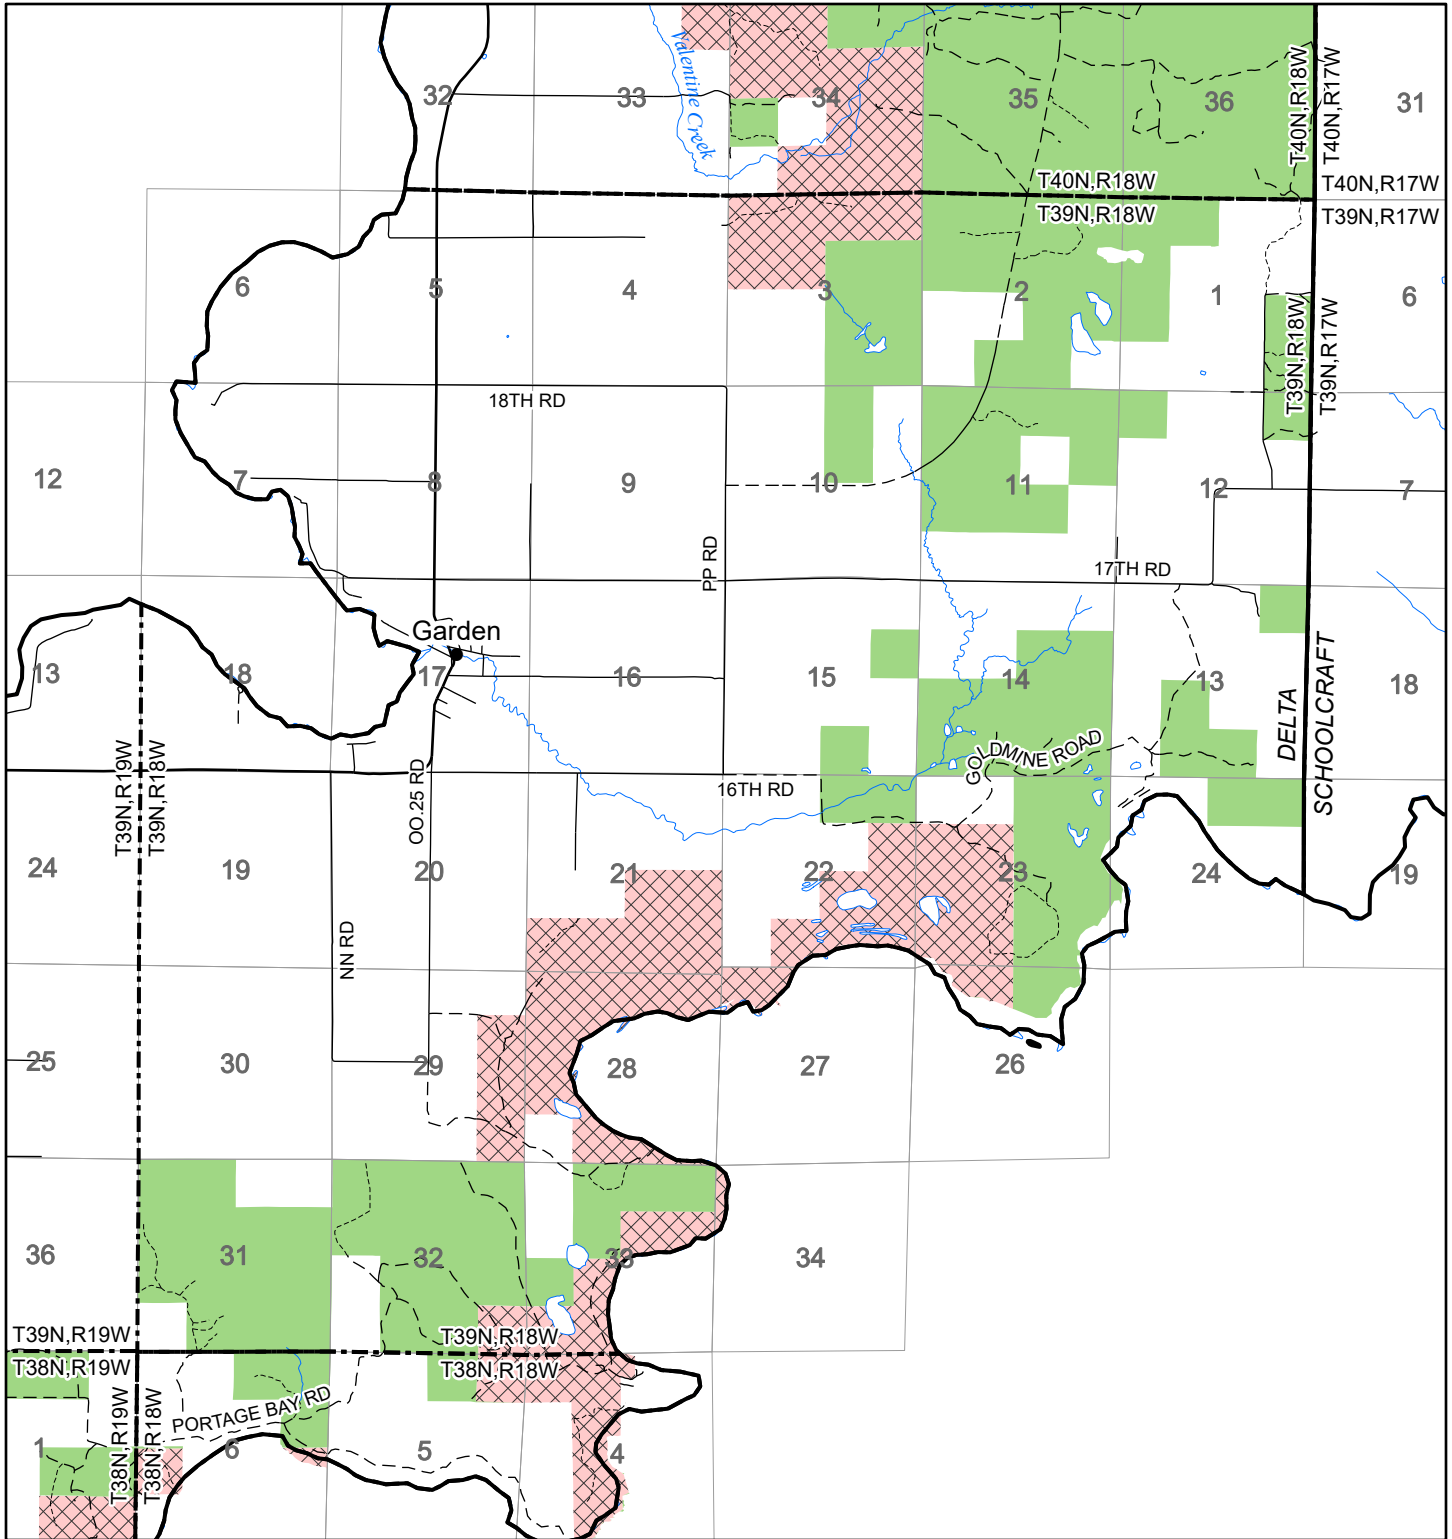

2022 Fuelwood Collection Map

T39N,R18W

DELTA CO.

- Open to Fuelwood Collection
- Open (Recently Closed Timber Sale)
- State land closed to fuelwood collection
- Snowmobile trail

Effective: April 1, 2022