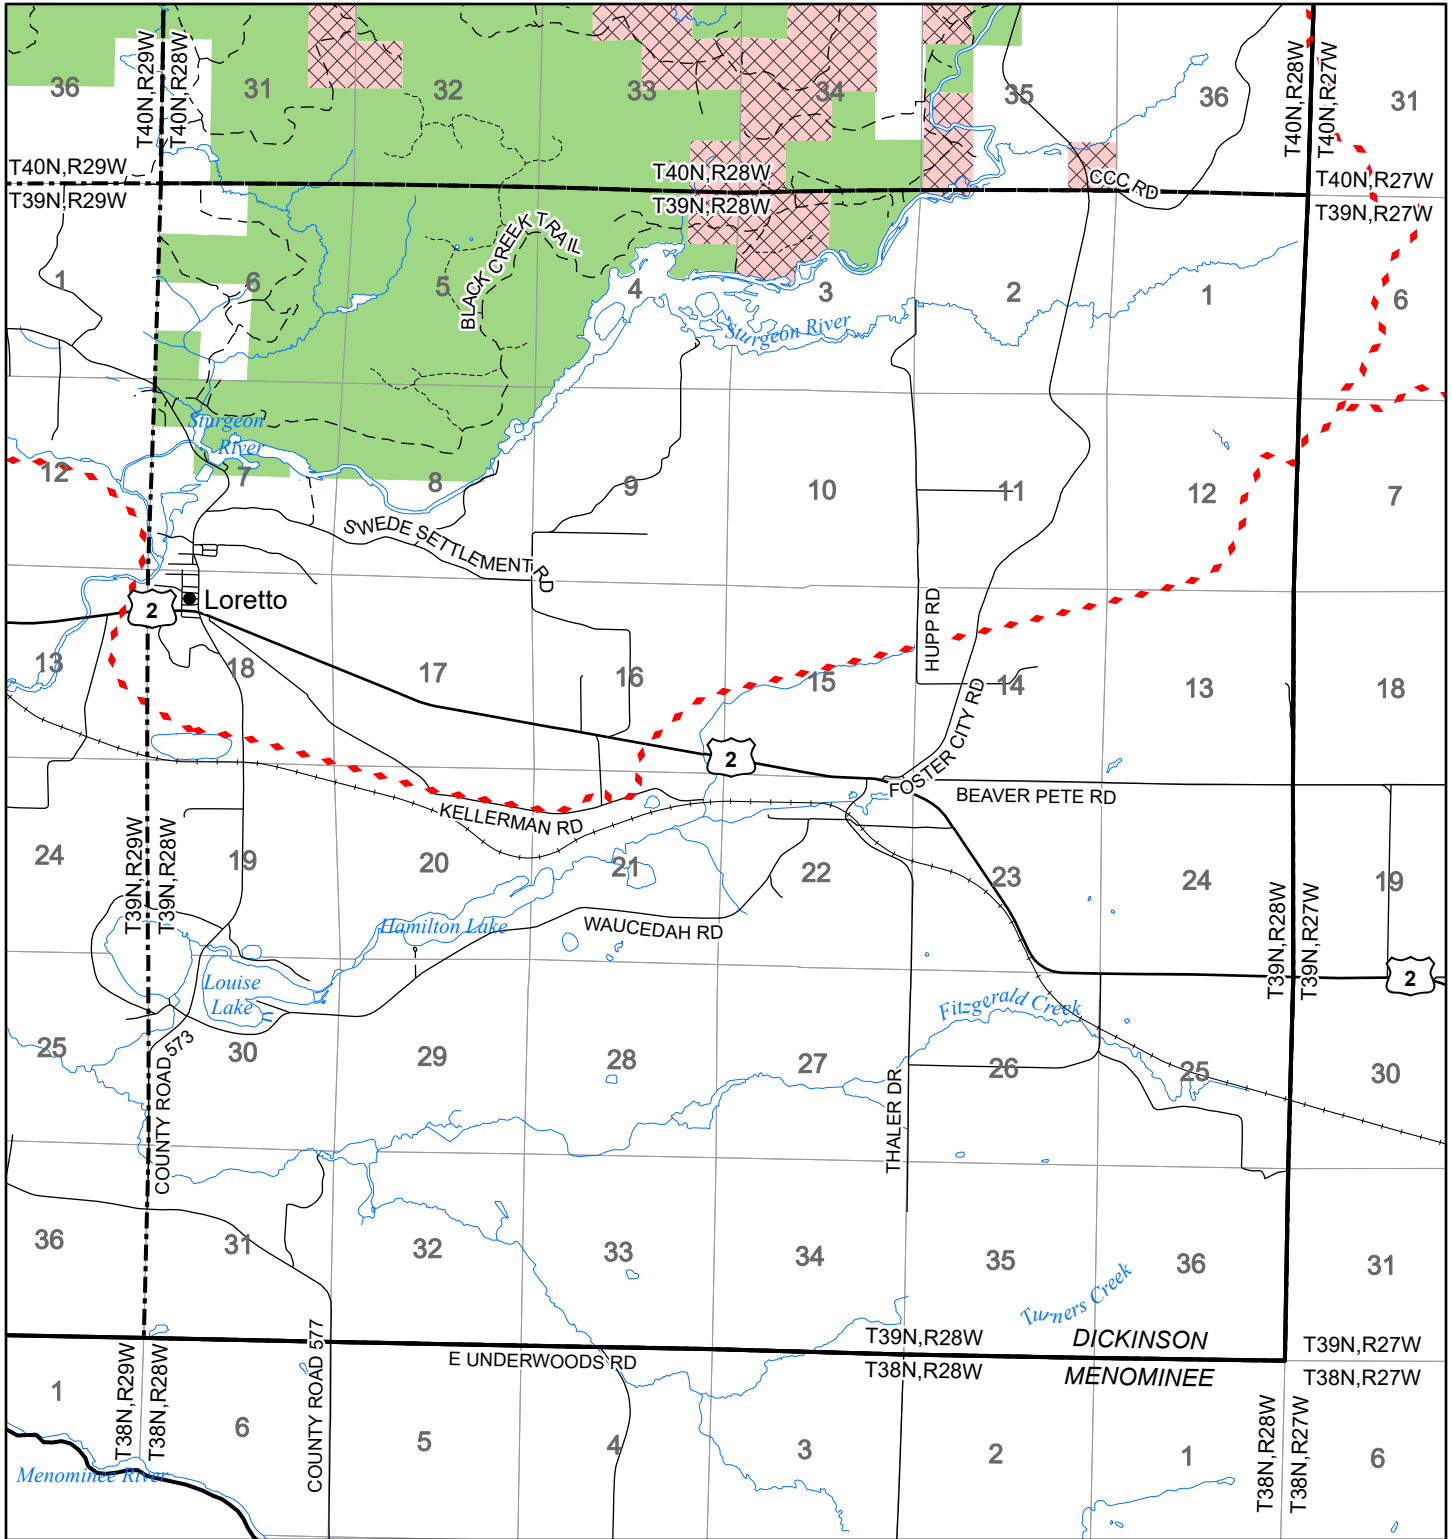

2022 Fuelwood Collection Map

T39N,R28W

DICKINSON CO.

- Open to Fuelwood Collection
- Open (Recently Closed Timber Sale)
- State land closed to fuelwood collection
- Snowmobile trail

Effective: April 1, 2022