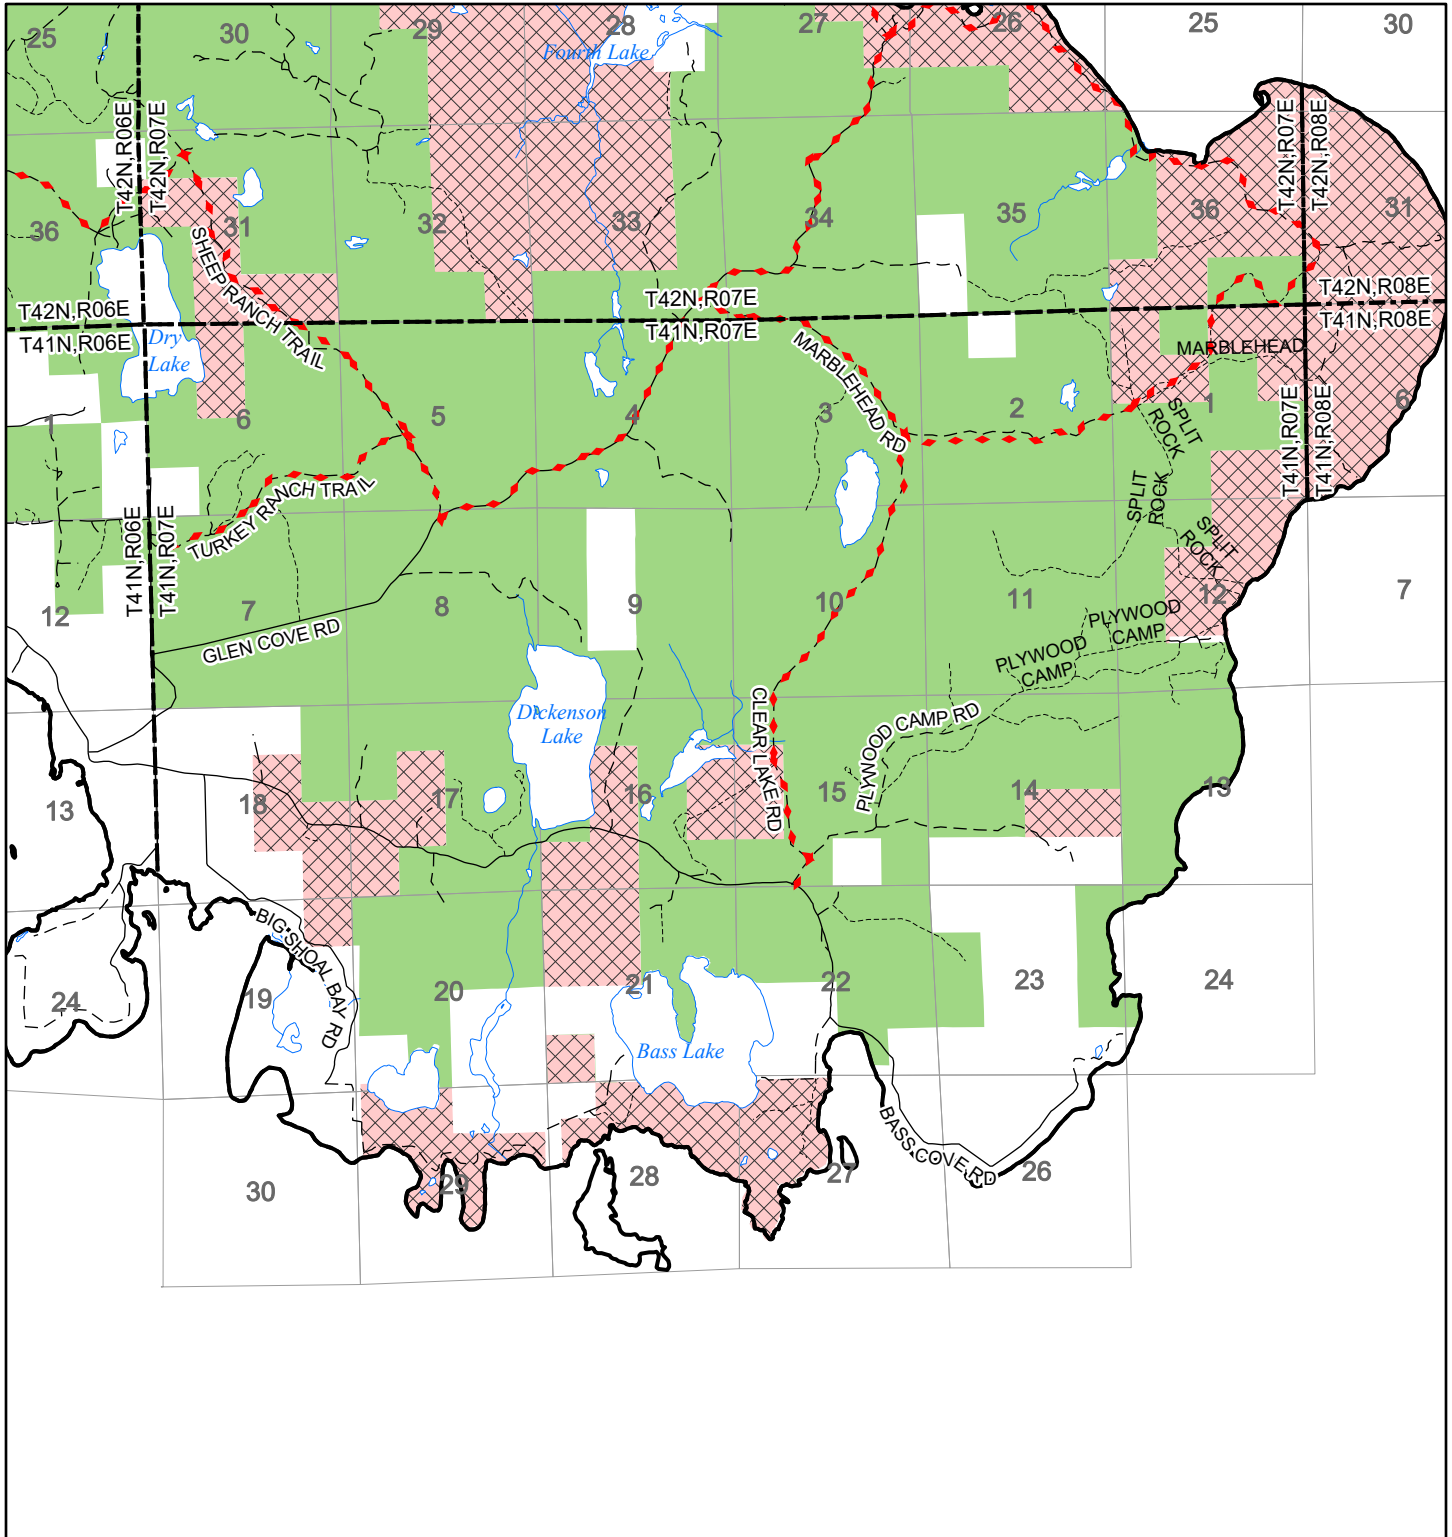

2022 Fuelwood Collection Map

T41N,R07E

CHIPPEWA CO.

- Open to Fuelwood Collection
- Open (Recently Closed Timber Sale)
- State land closed to fuelwood collection
- Snowmobile trail

Effective: April 1, 2022