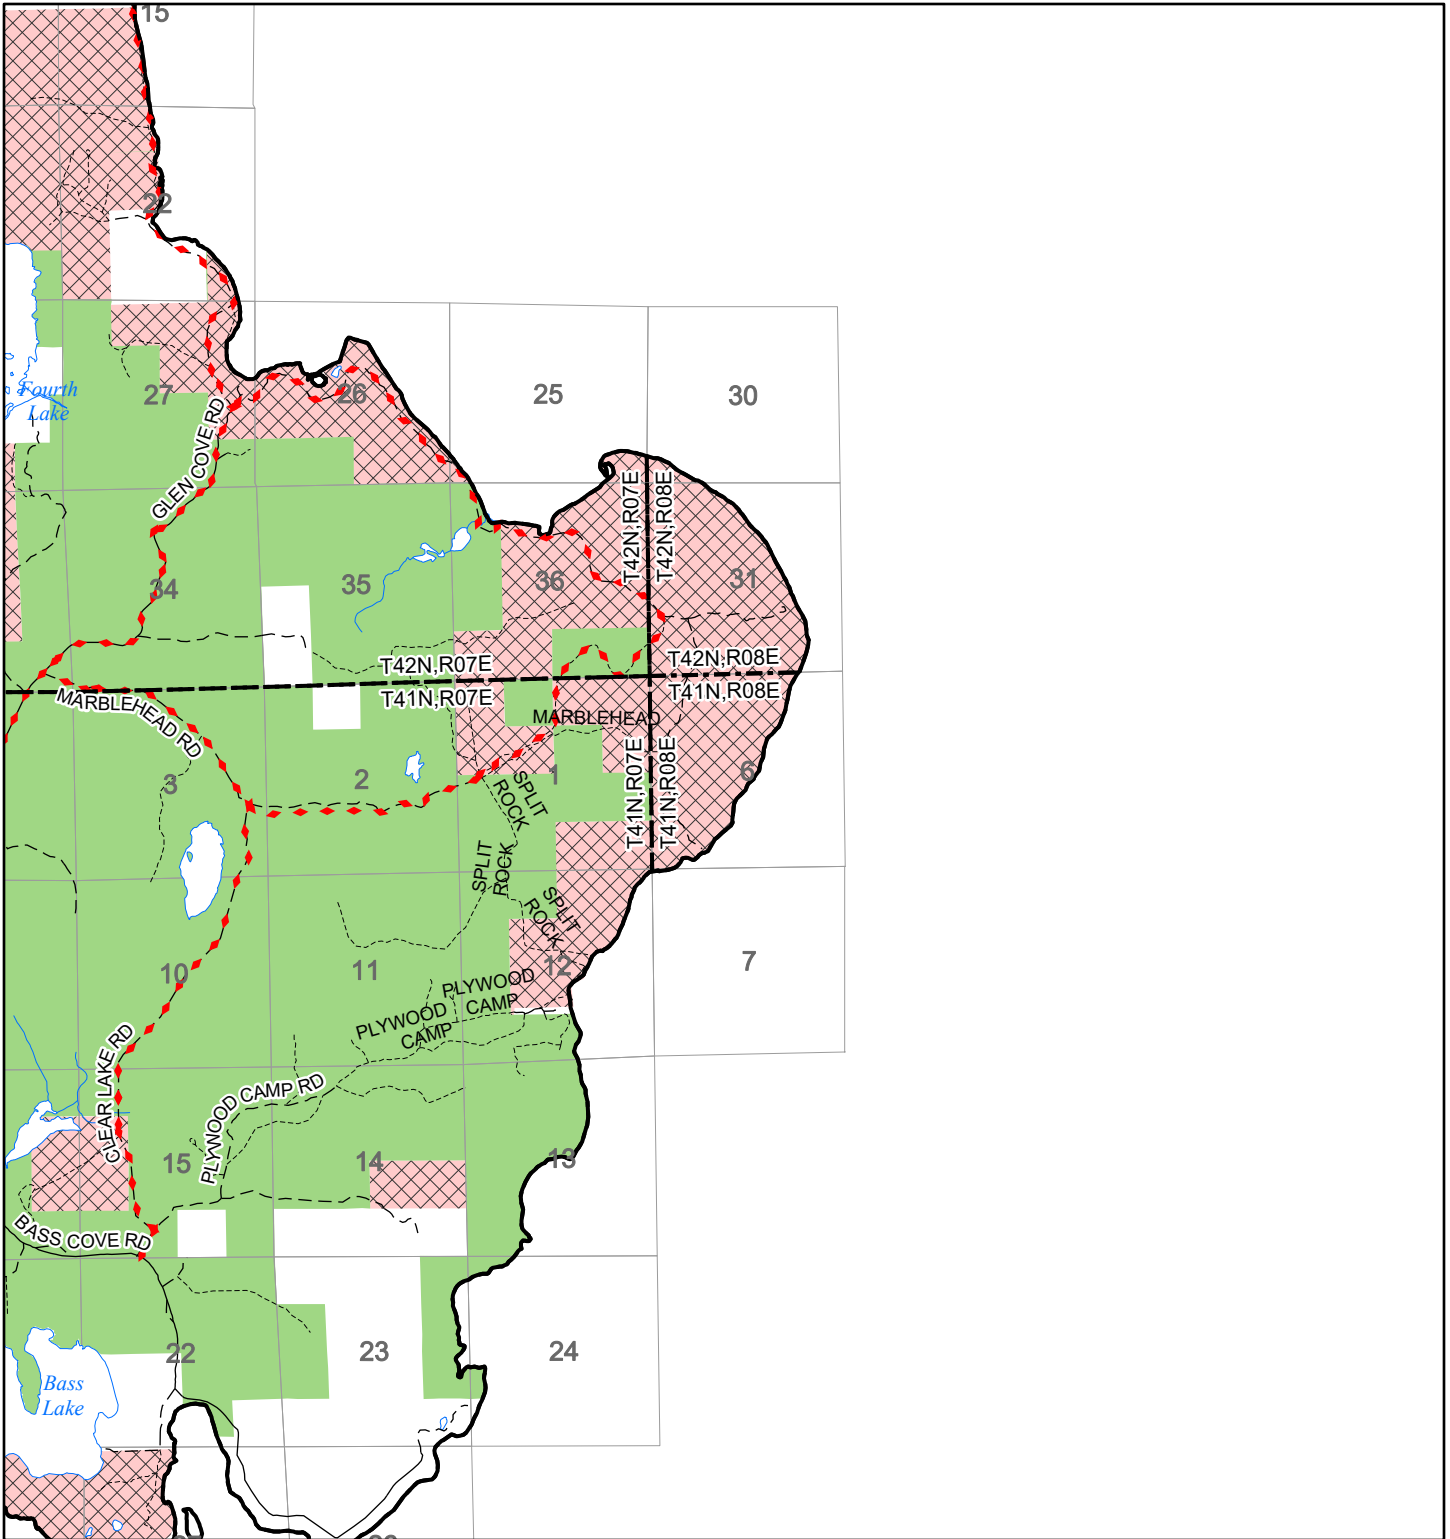

2022 Fuelwood Collection Map

T41N,R08E

CHIPPEWA CO.

- Open to Fuelwood Collection
- Open (Recently Closed Timber Sale)
- State land closed to fuelwood collection
- Snowmobile trail

Effective: April 1, 2022