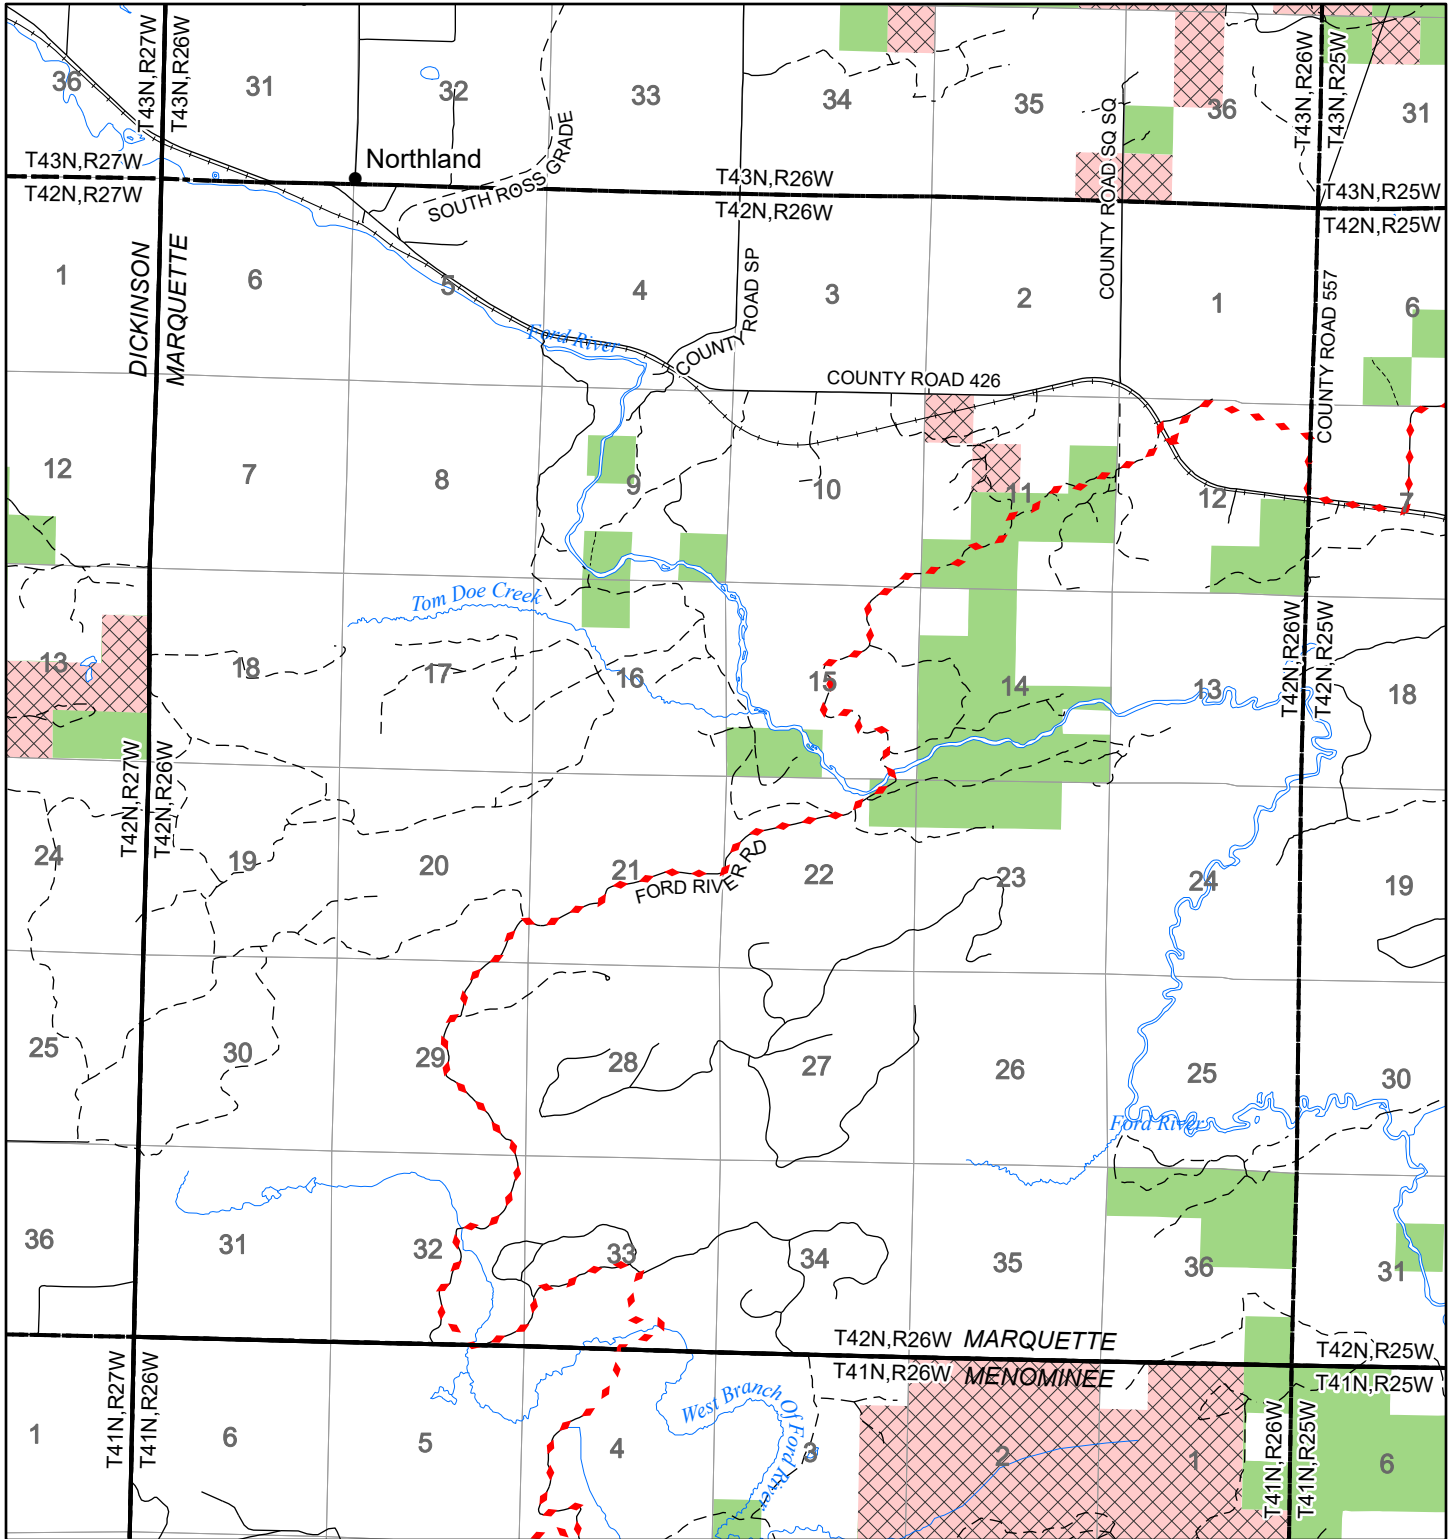

2022 Fuelwood Collection Map

T42N,R26W

MARQUETTE CO.

- Open to Fuelwood Collection
- Open (Recently Closed Timber Sale)
- State land closed to fuelwood collection
- Snowmobile trail

Effective: April 1, 2022