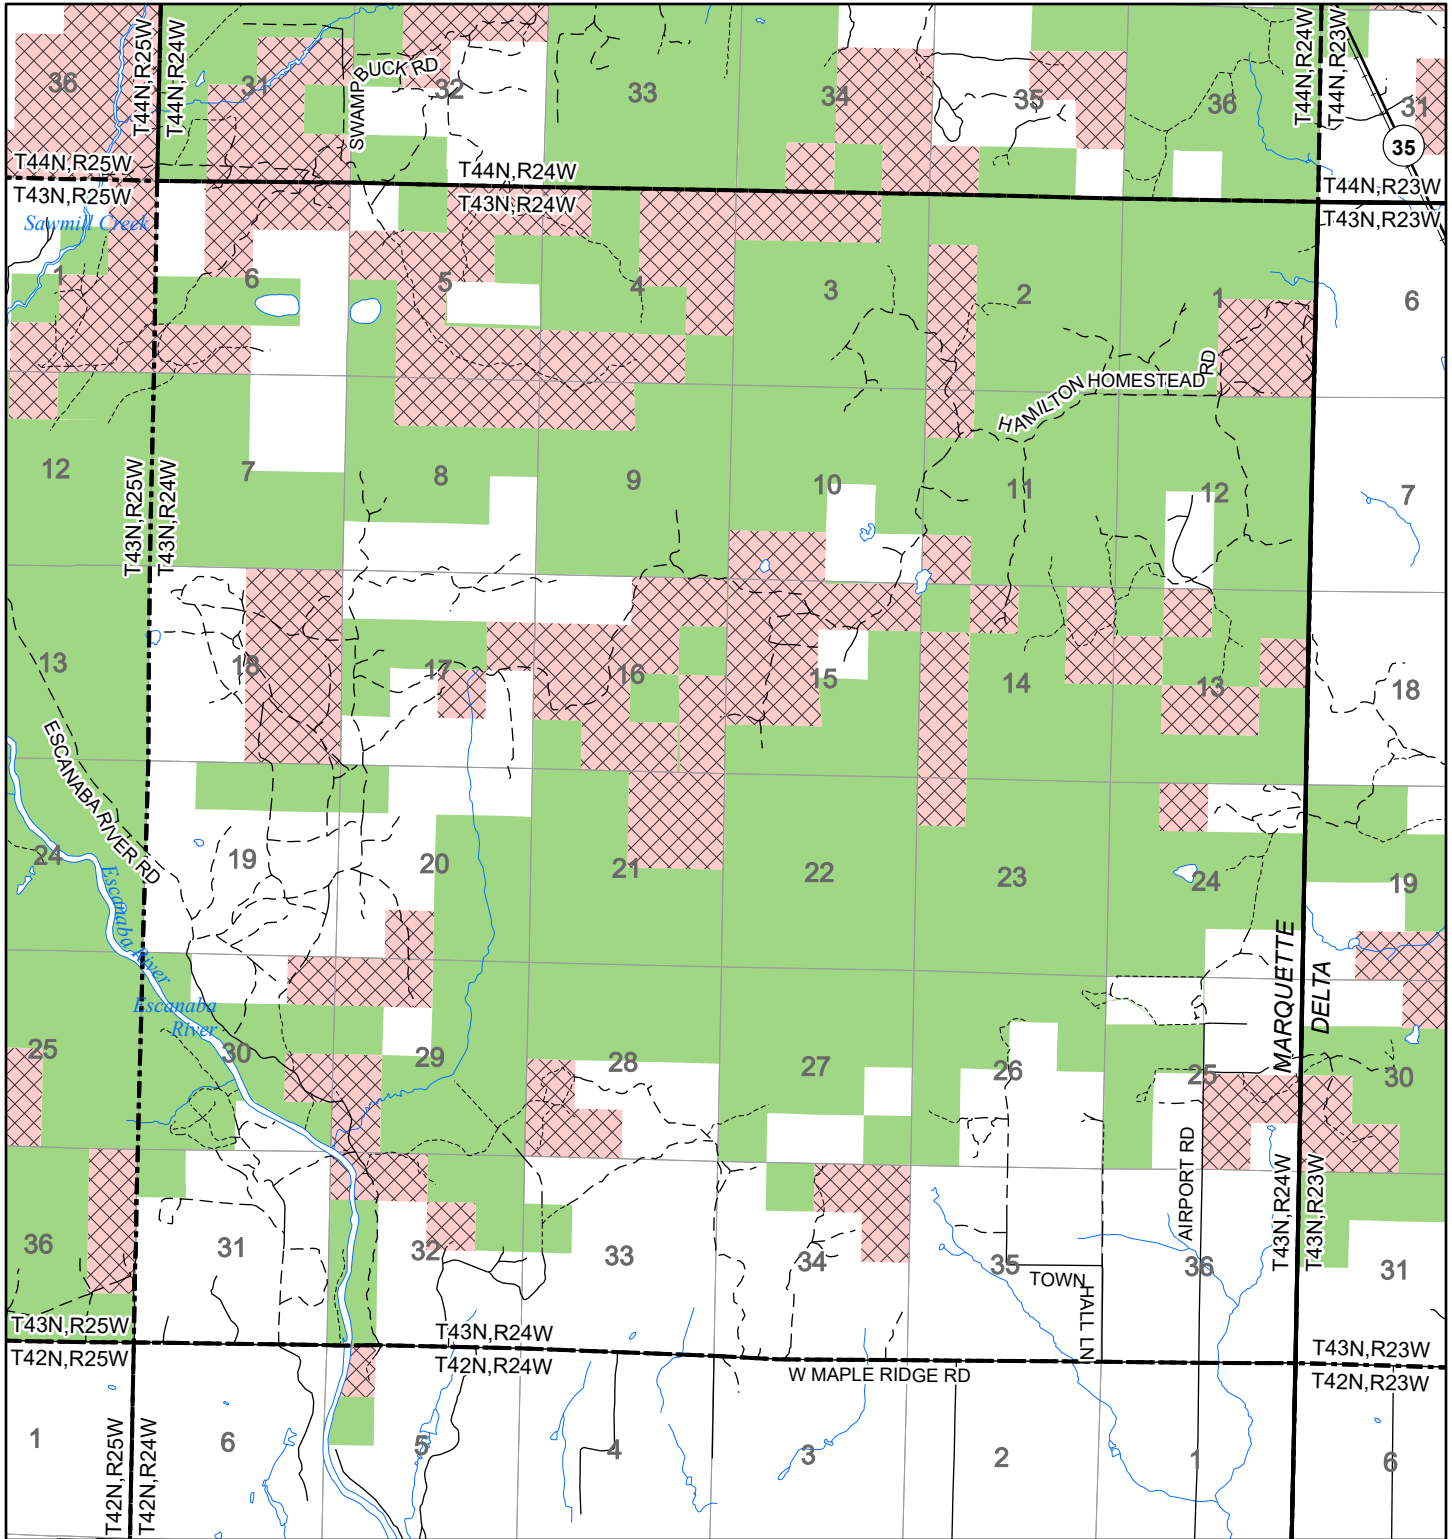

# 2022 Fuelwood Collection Map

## T43N,R24W

### MARQUETTE CO.

- Open to Fuelwood Collection
- Open (Recently Closed Timber Sale)
- State land closed to fuelwood collection
- Snowmobile trail

Effective: April 1, 2022