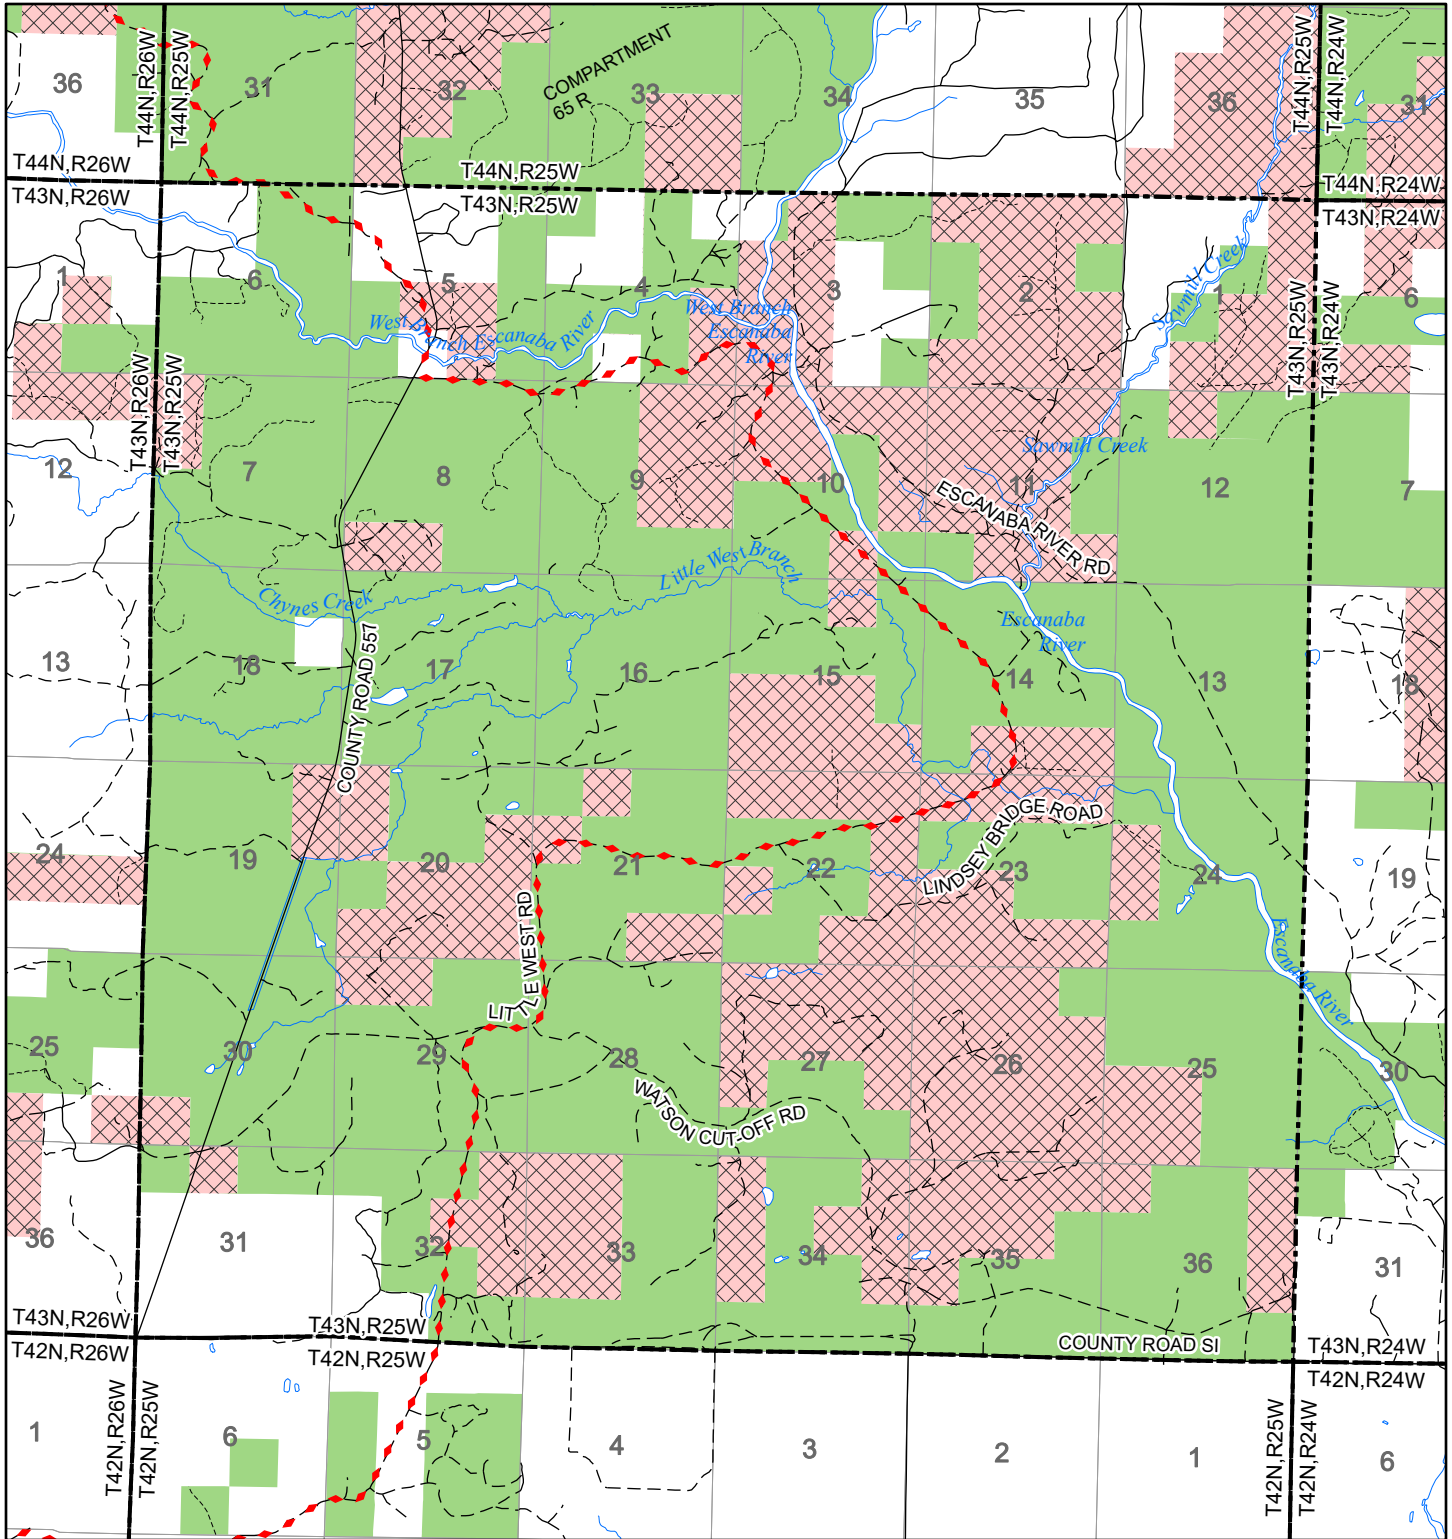

# 2022 Fuelwood Collection Map

## T43N,R25W

### MARQUETTE CO.

- Open to Fuelwood Collection
- Open (Recently Closed Timber Sale)
- State land closed to fuelwood collection
- Snowmobile trail

Effective: April 1, 2022