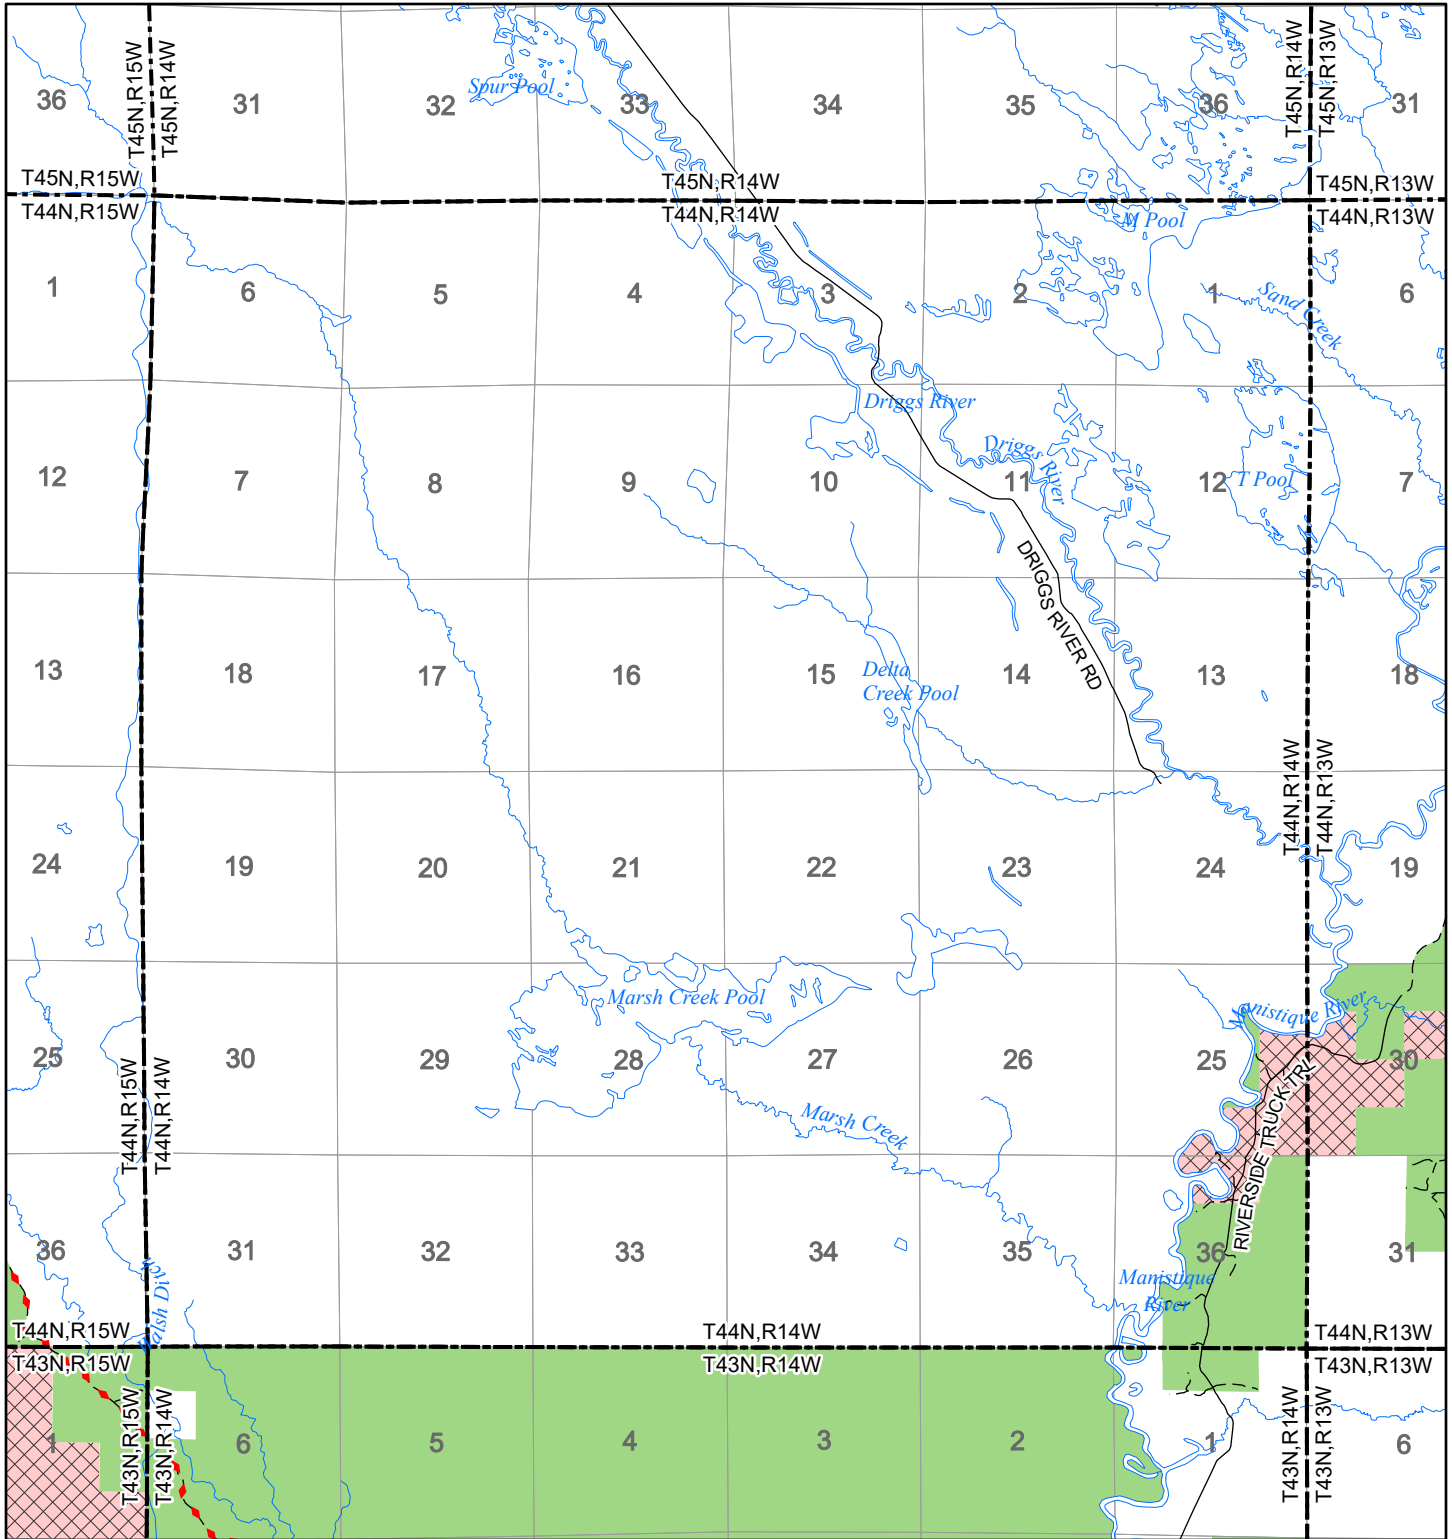

2022 Fuelwood Collection Map

T44N,R14W

SCHOOLCRAFT CO.

- Open to Fuelwood Collection
- Open (Recently Closed Timber Sale)
- State land closed to fuelwood collection
- Snowmobile trail

Effective: April 1, 2022