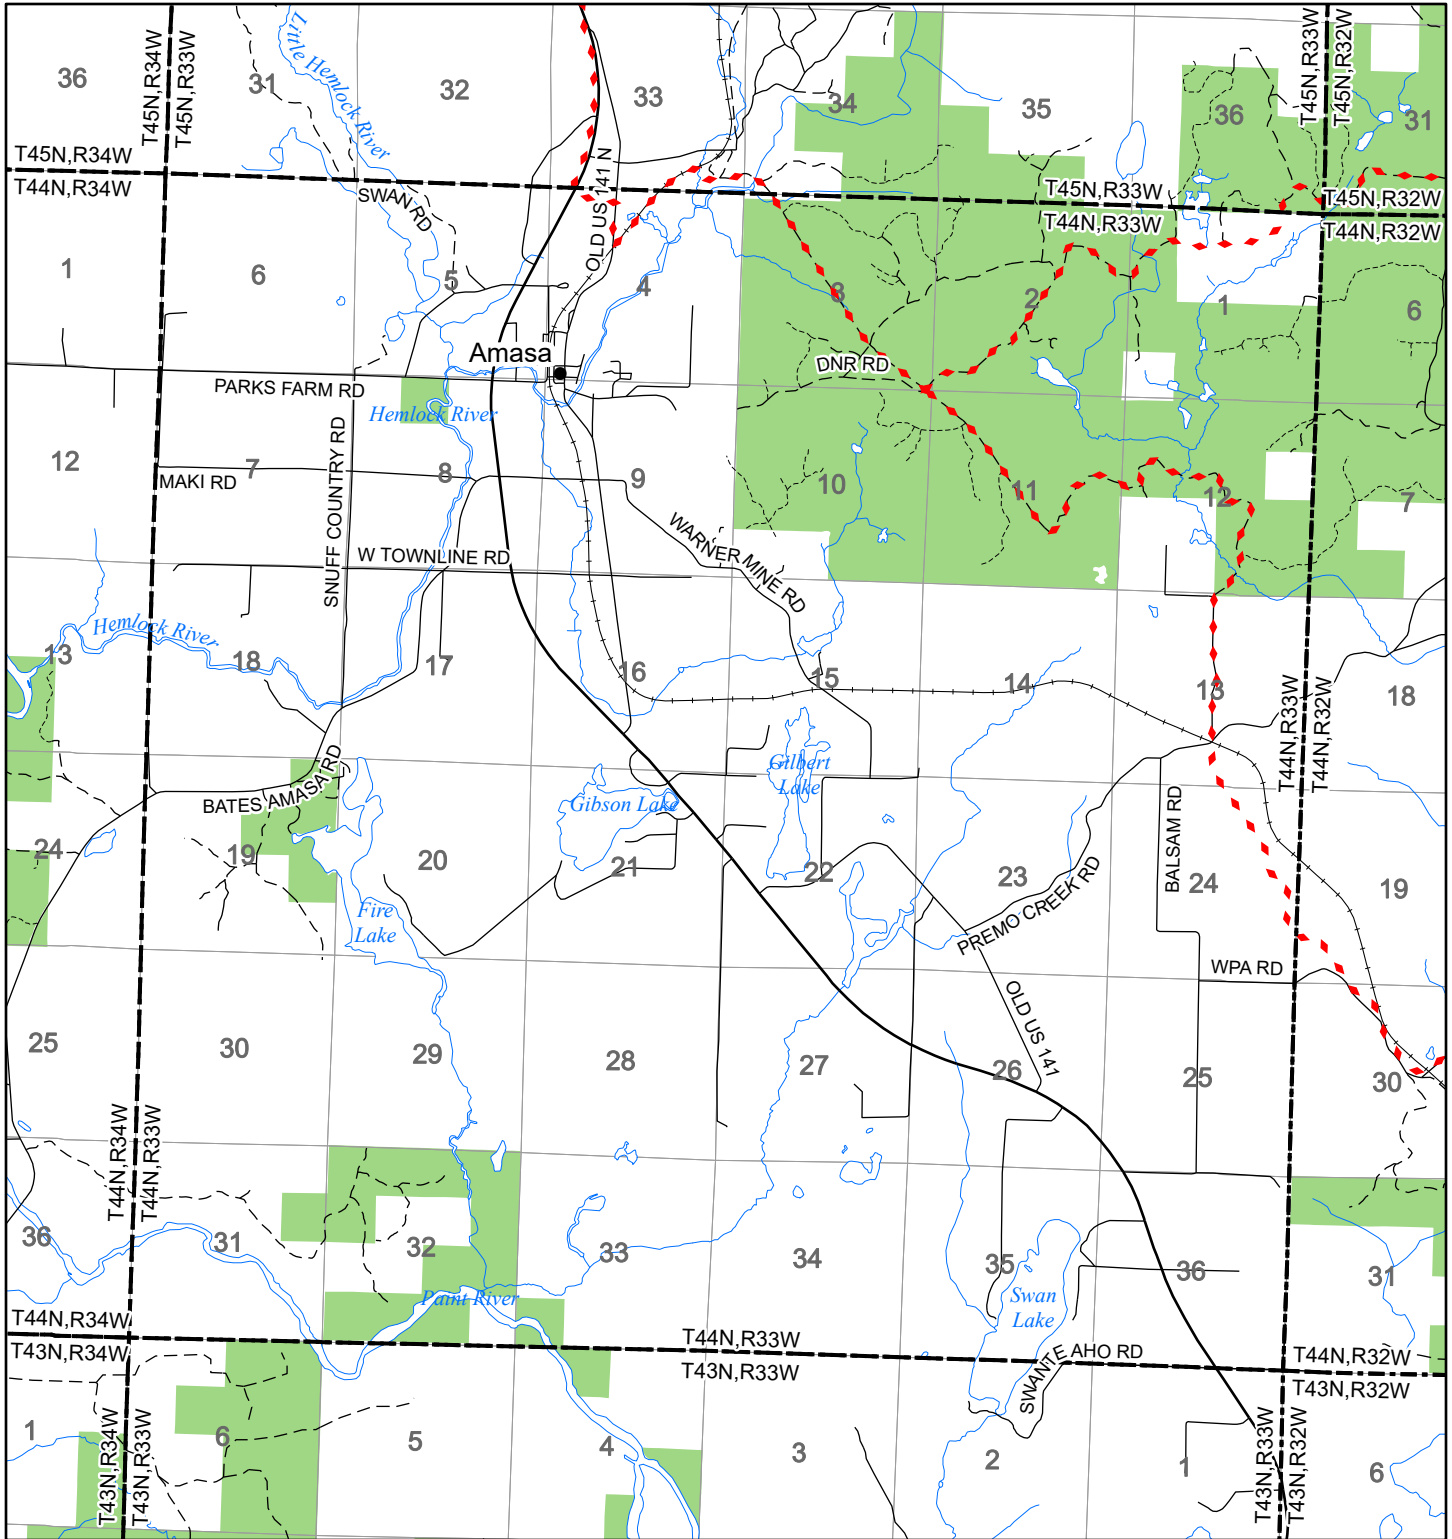

2022 Fuelwood Collection Map

T44N,R33W

IRON CO.

- Open to Fuelwood Collection
- Open (Recently Closed Timber Sale)
- State land closed to fuelwood collection
- Snowmobile trail

Effective: April 1, 2022