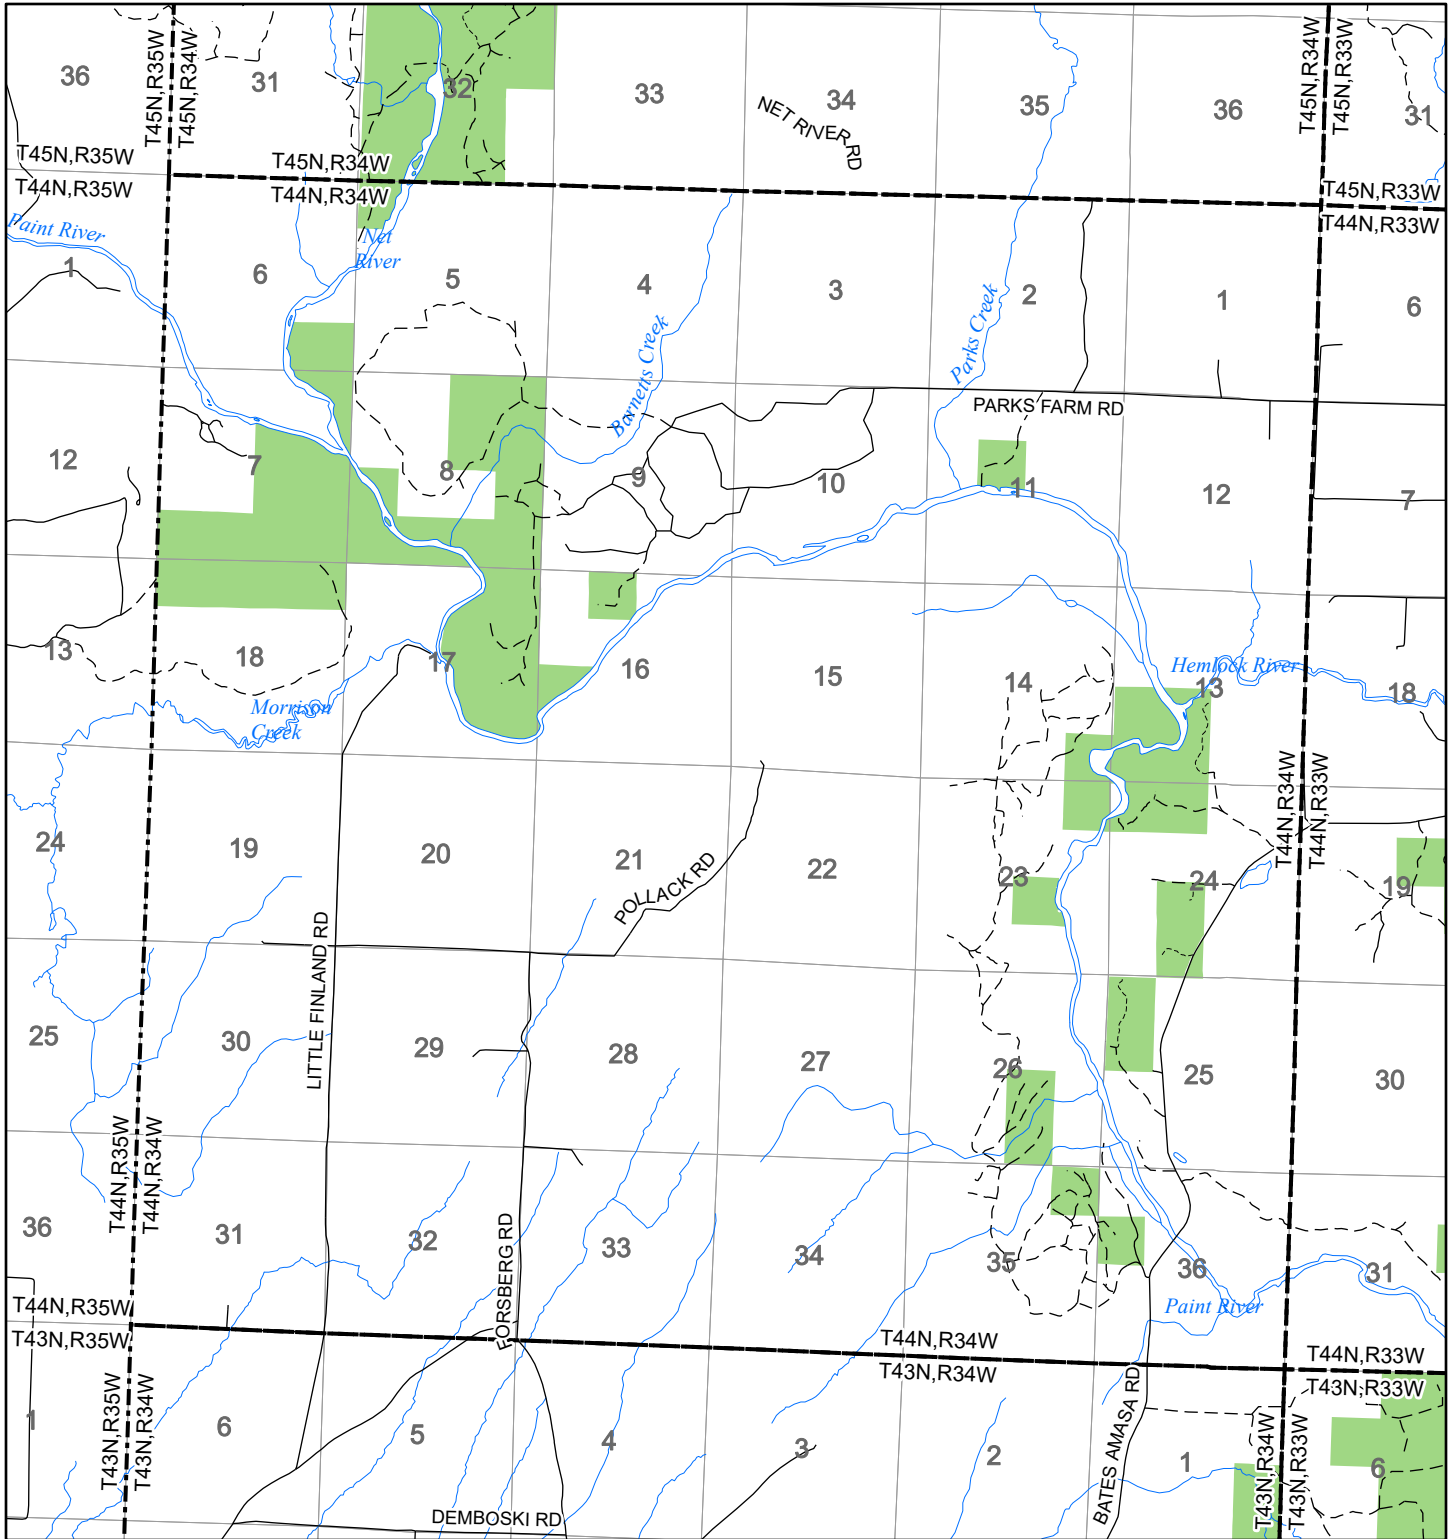

2022 Fuelwood Collection Map

T44N,R34W

IRON CO.

- Open to Fuelwood Collection
- Open (Recently Closed Timber Sale)
- State land closed to fuelwood collection
- Snowmobile trail

Effective: April 1, 2022