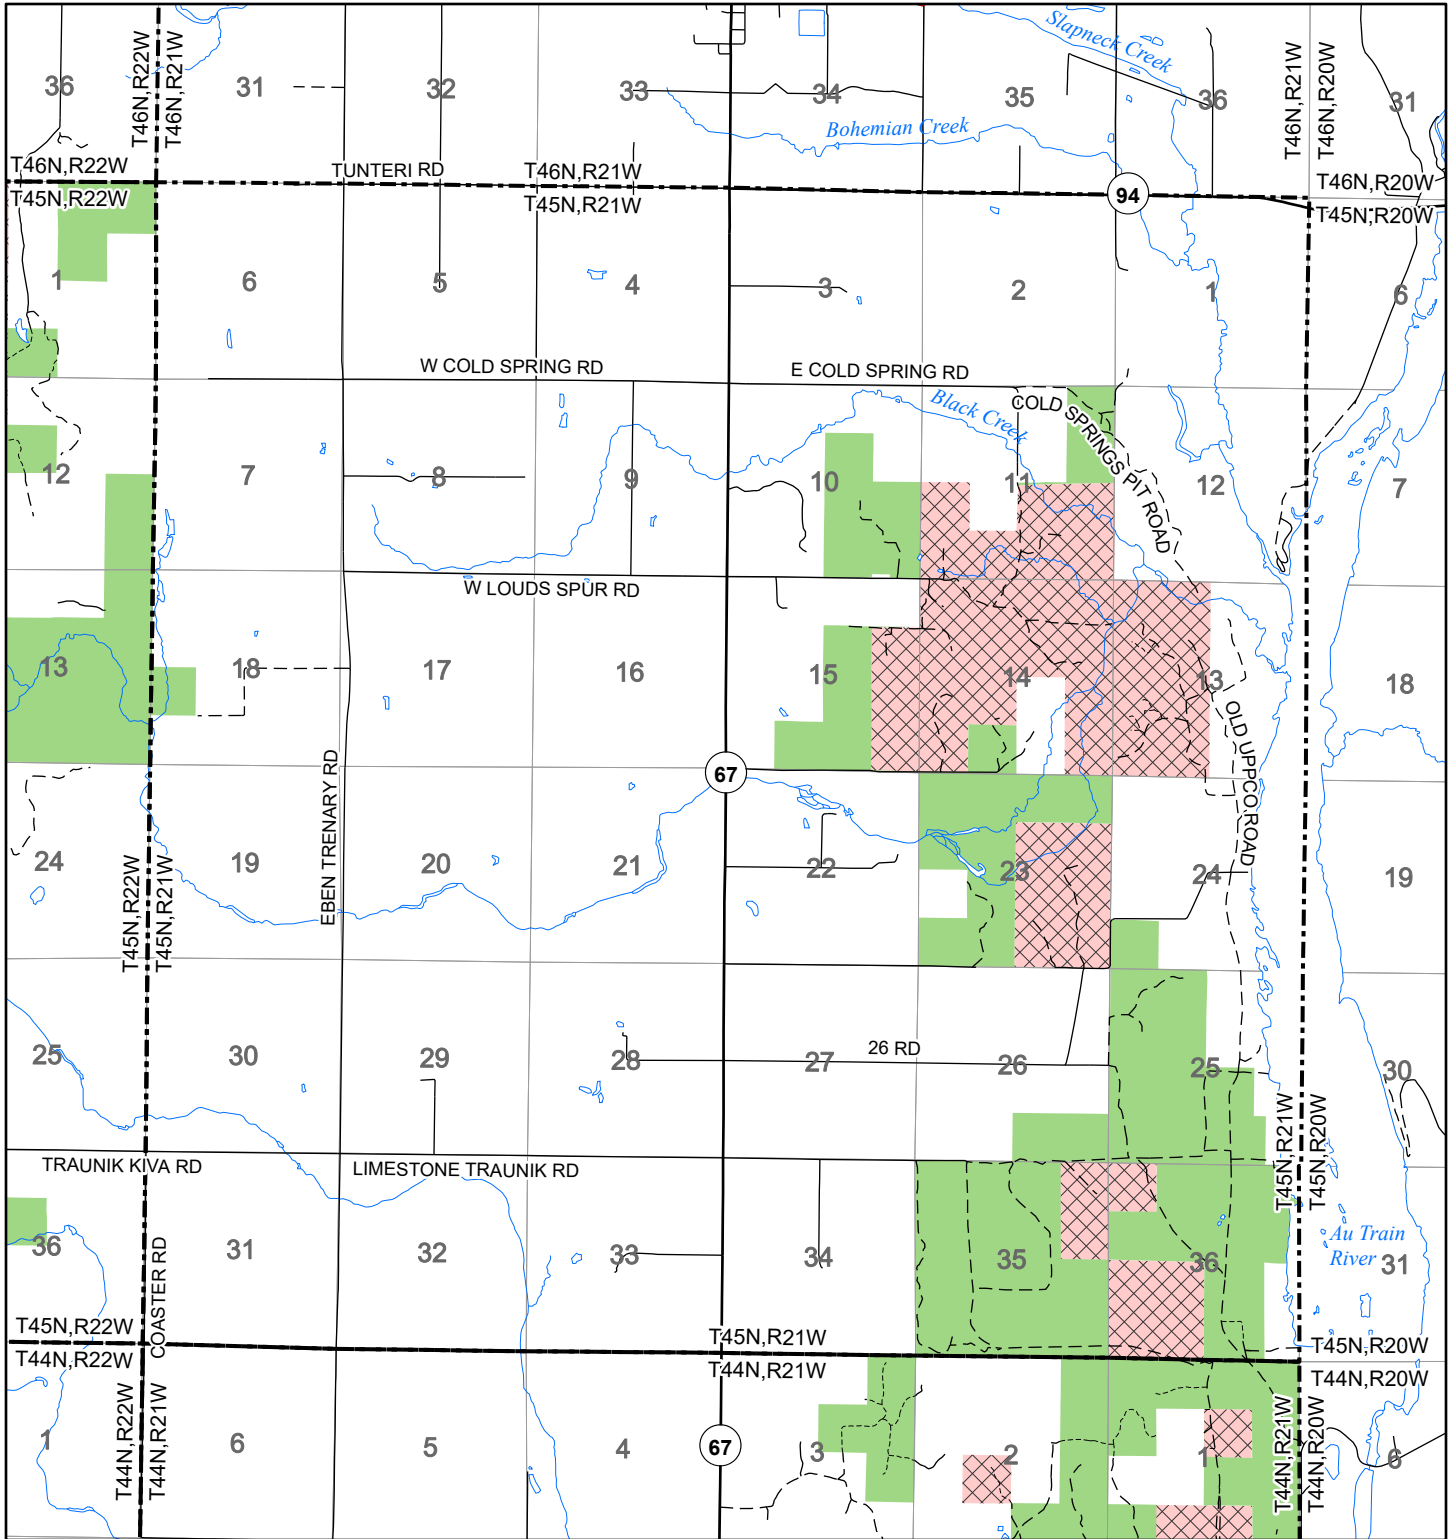

2022 Fuelwood Collection Map

T45N,R21W

ALGER CO.

- Open to Fuelwood Collection
- Open (Recently Closed Timber Sale)
- State land closed to fuelwood collection
- Snowmobile trail

Effective: April 1, 2022