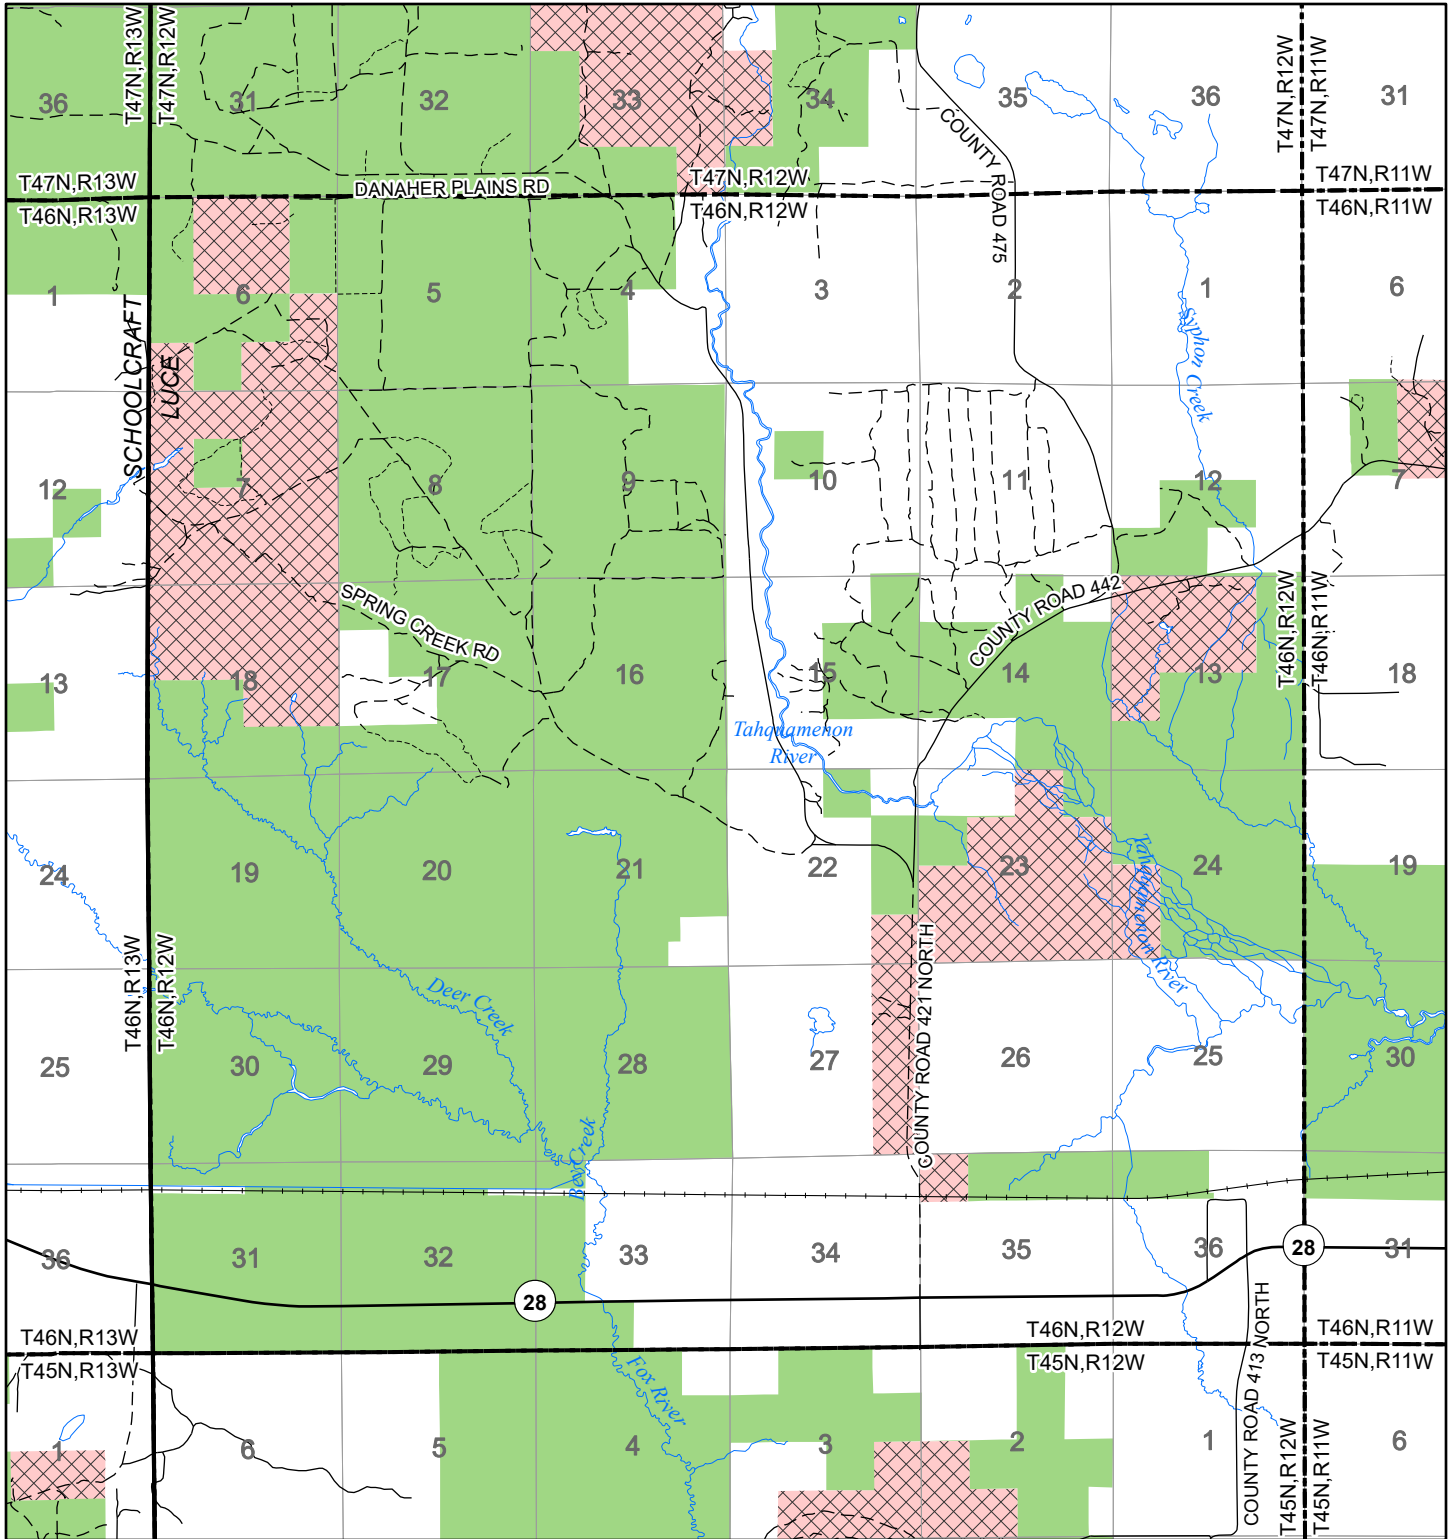

# 2022 Fuelwood Collection Map

## T46N,R12W

### LUCE CO.

- Open to Fuelwood Collection
- Open (Recently Closed Timber Sale)
- State land closed to fuelwood collection
- Snowmobile trail

Effective: April 1, 2022