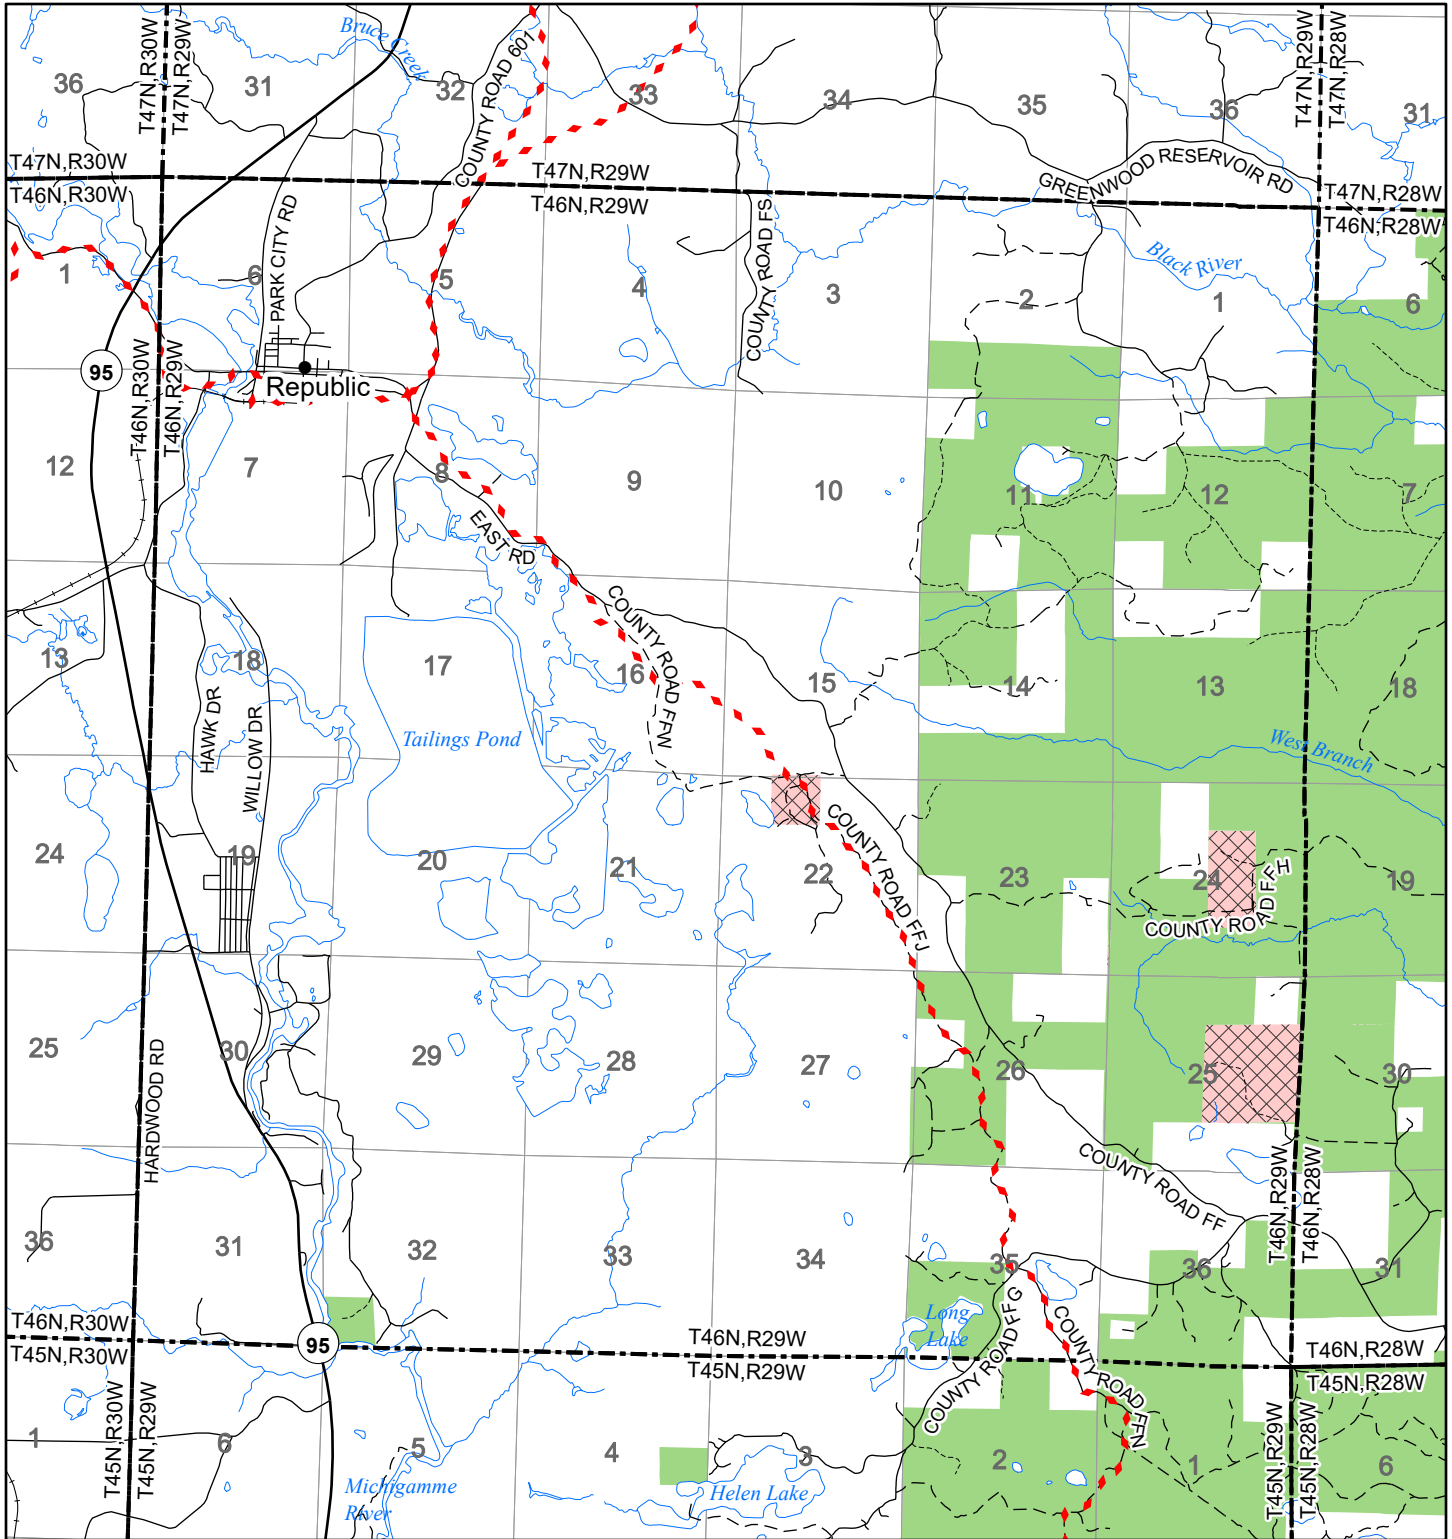

2022 Fuelwood Collection Map

T46N,R29W

MARQUETTE CO.

- Open to Fuelwood Collection
- Open (Recently Closed Timber Sale)
- State land closed to fuelwood collection
- Snowmobile trail

Effective: April 1, 2022