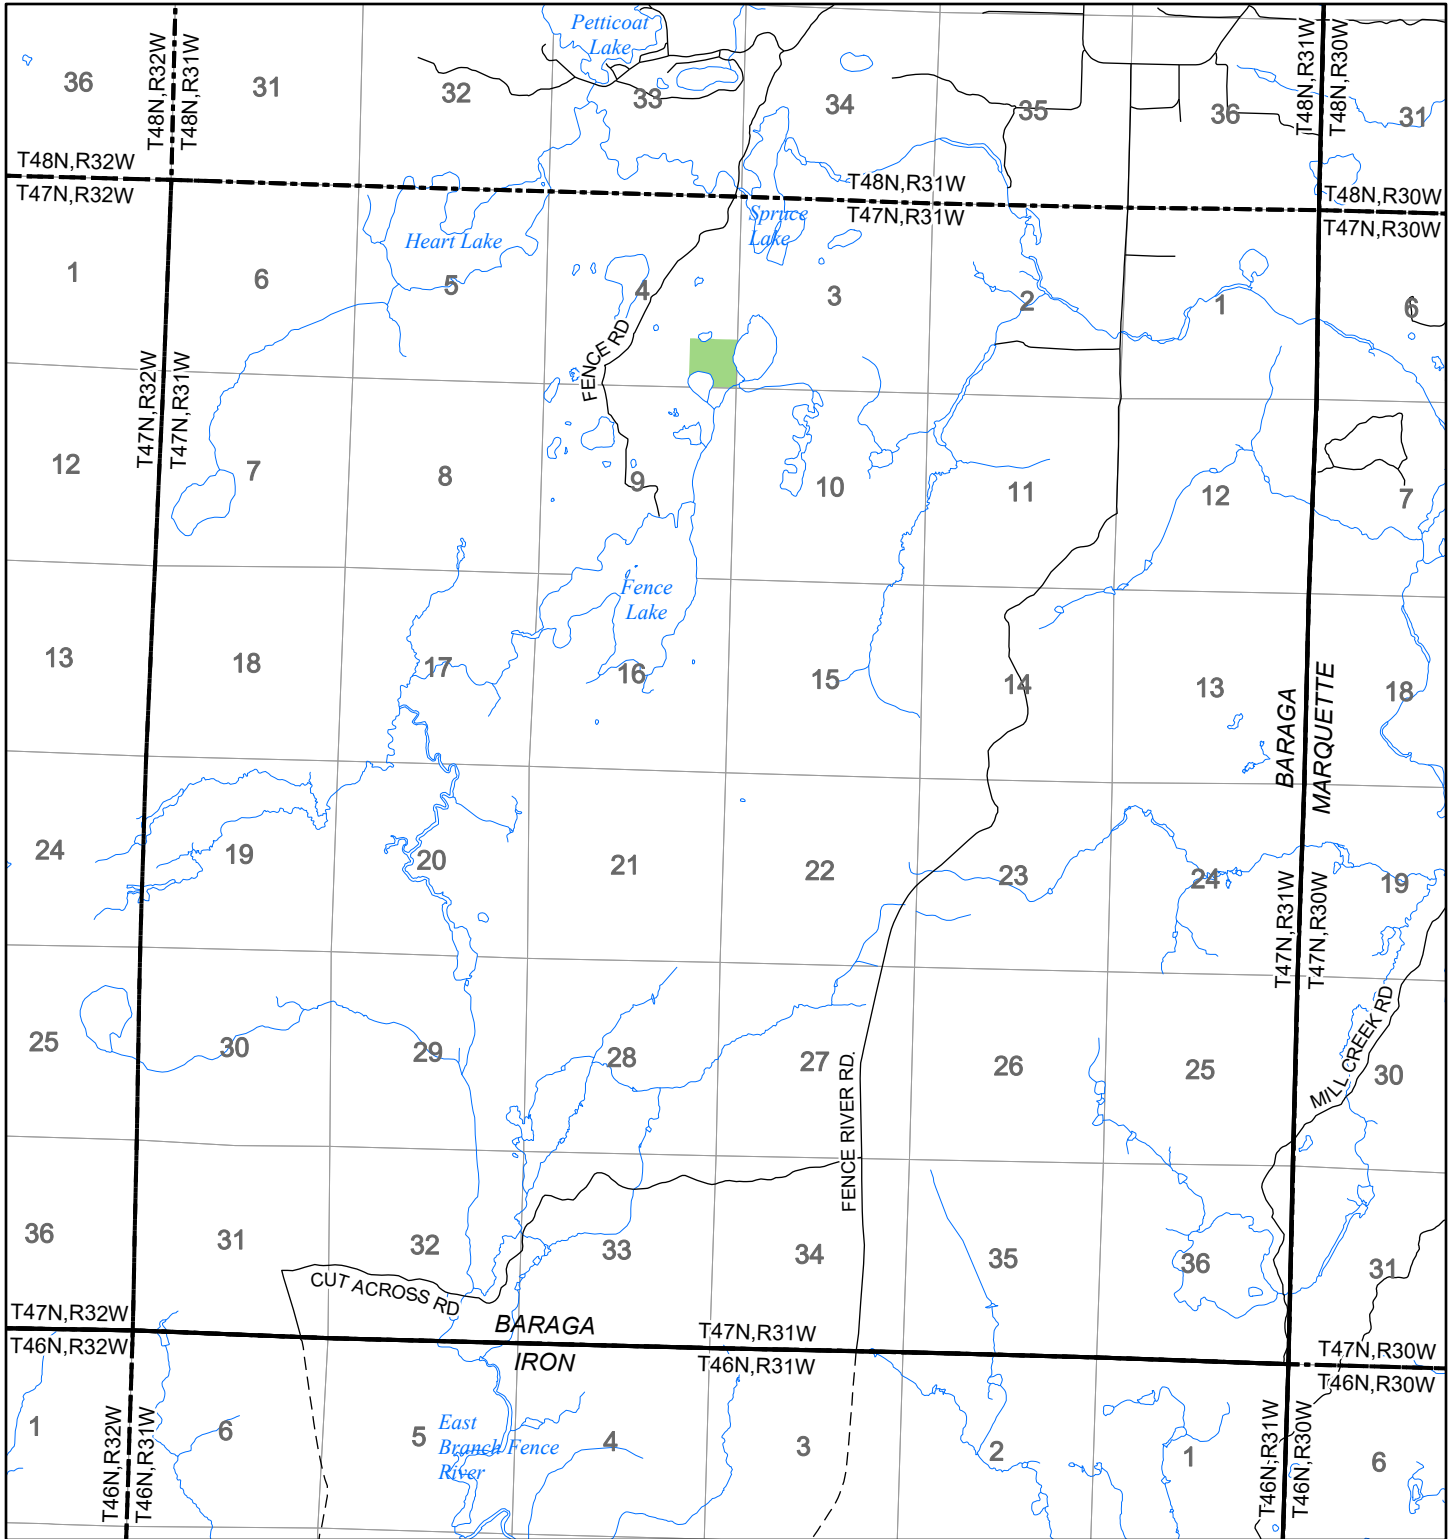

# 2022 Fuelwood Collection Map

## T47N,R31W

### BARAGA CO.

- Open to Fuelwood Collection
- Open (Recently Closed Timber Sale)
- State land closed to fuelwood collection
- Snowmobile trail

Effective: April 1, 2022