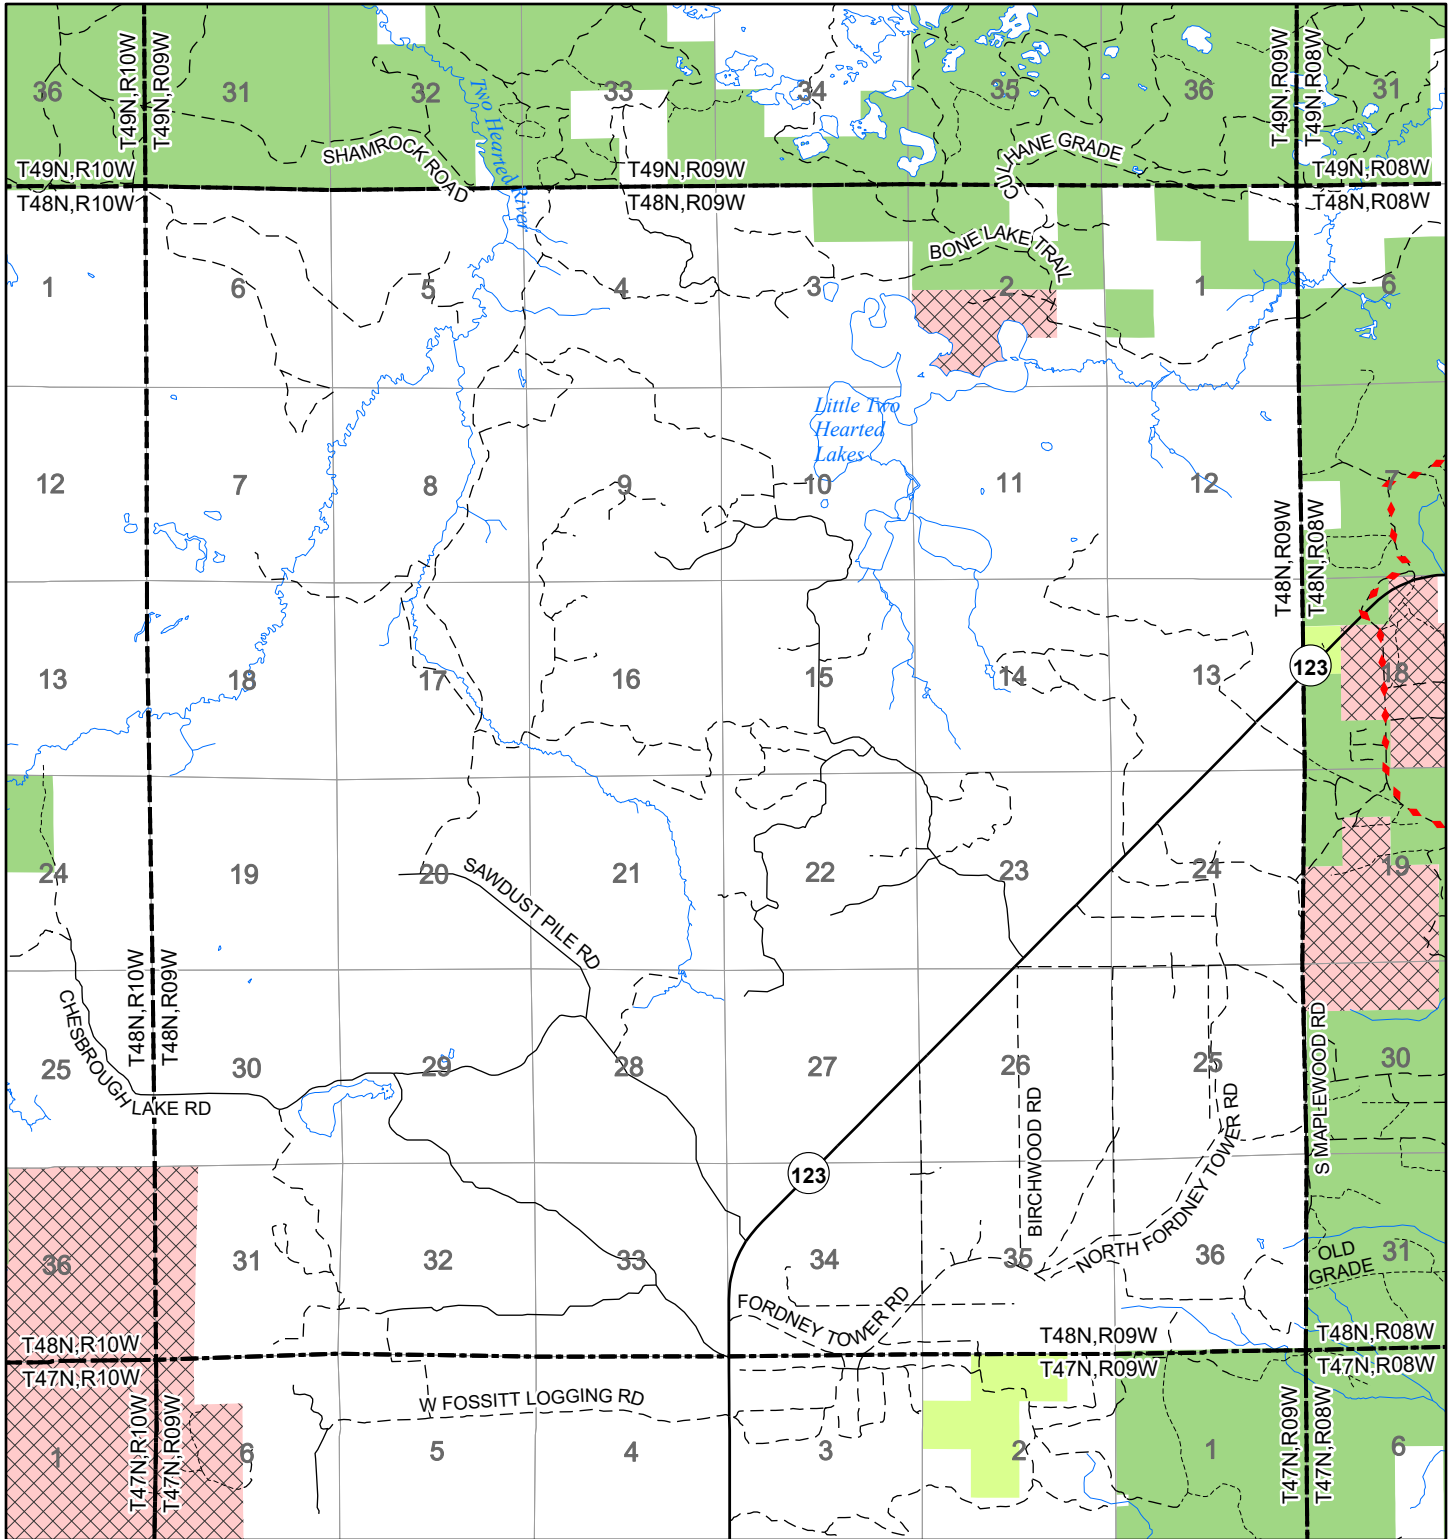

2022 Fuelwood Collection Map

T48N,R09W

LUCE CO.

- Open to Fuelwood Collection
- Open (Recently Closed Timber Sale)
- State land closed to fuelwood collection
- Snowmobile trail

Effective: April 1, 2022