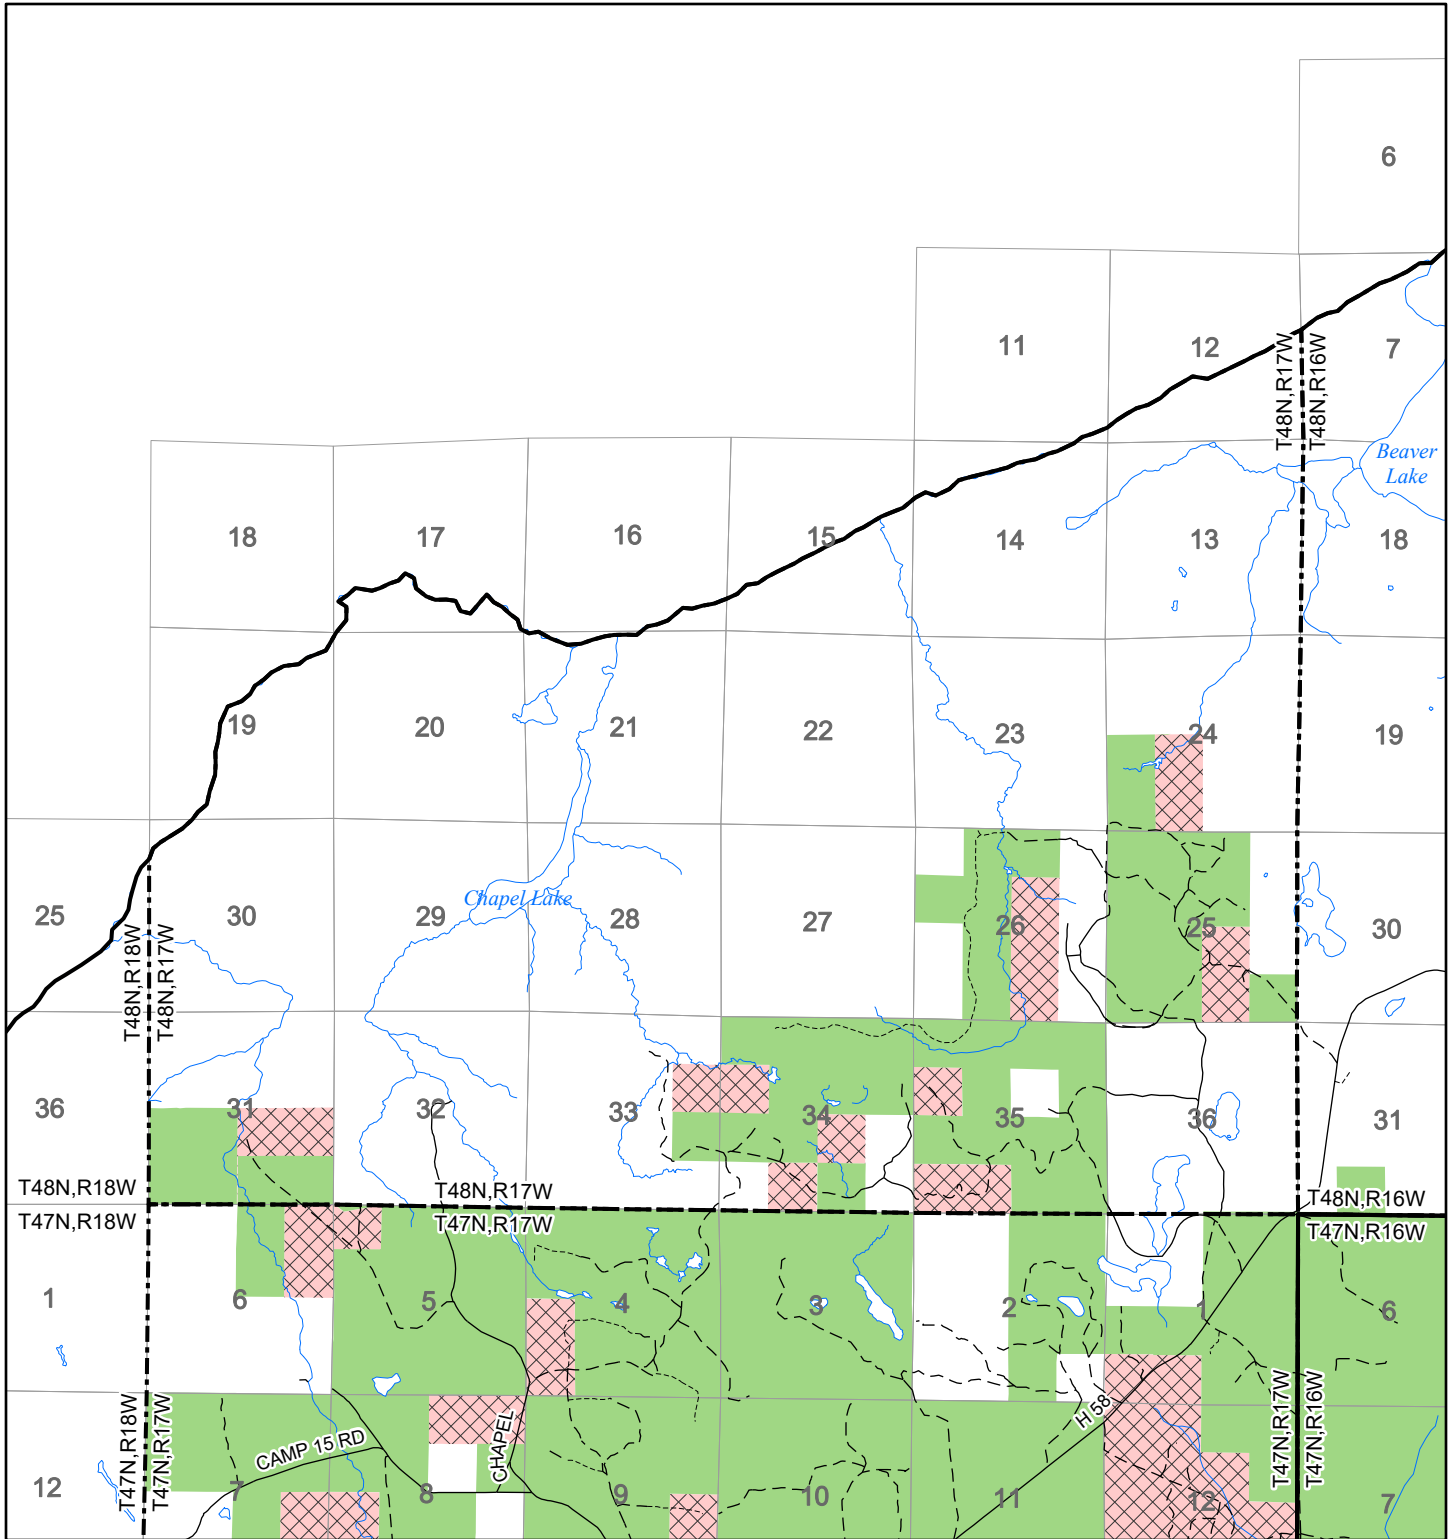

2022 Fuelwood Collection Map

T48N,R17W

ALGER CO.

- Open to Fuelwood Collection
- Open (Recently Closed Timber Sale)
- State land closed to fuelwood collection
- Snowmobile trail

Effective: April 1, 2022