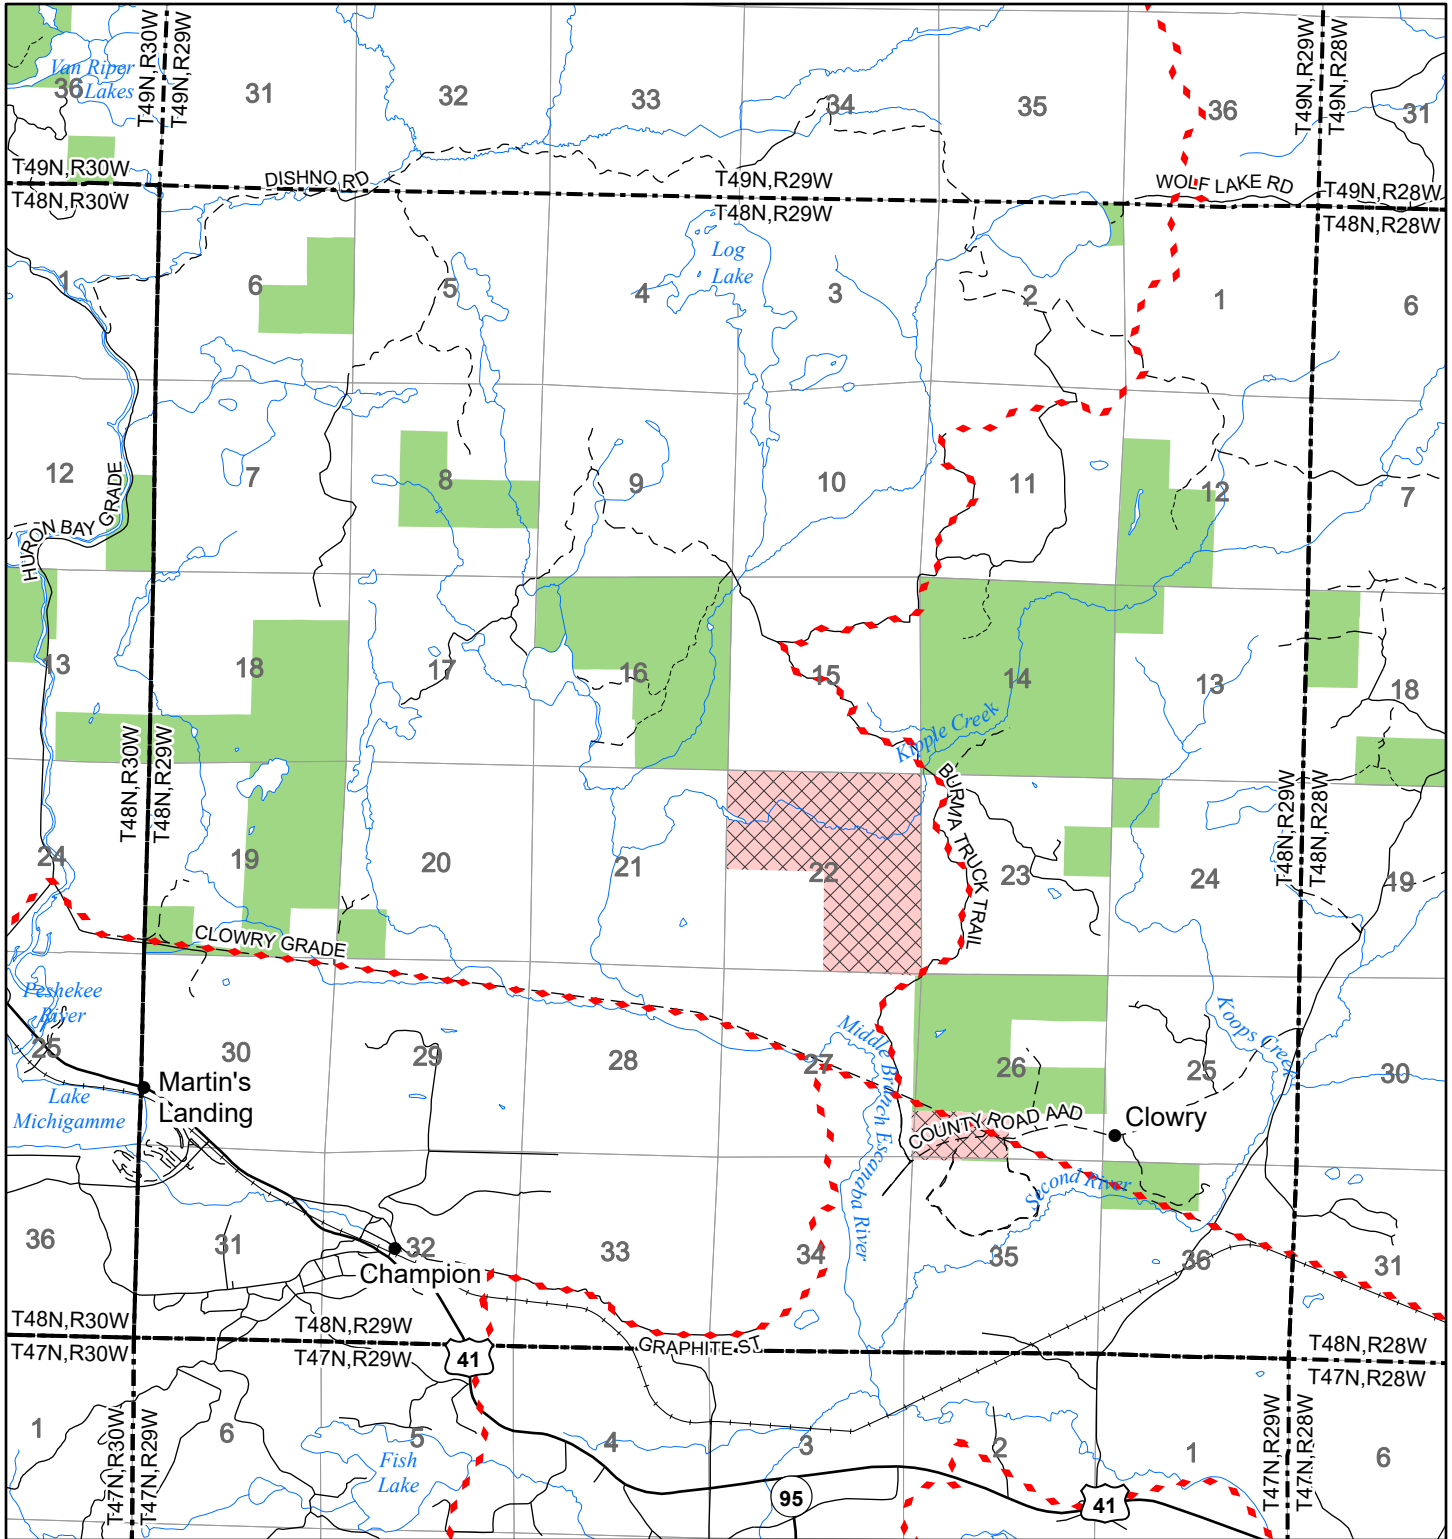

2022 Fuelwood Collection Map

T48N,R29W

MARQUETTE CO.

- Open to Fuelwood Collection
- Open (Recently Closed Timber Sale)
- State land closed to fuelwood collection
- Snowmobile trail

Effective: April 1, 2022