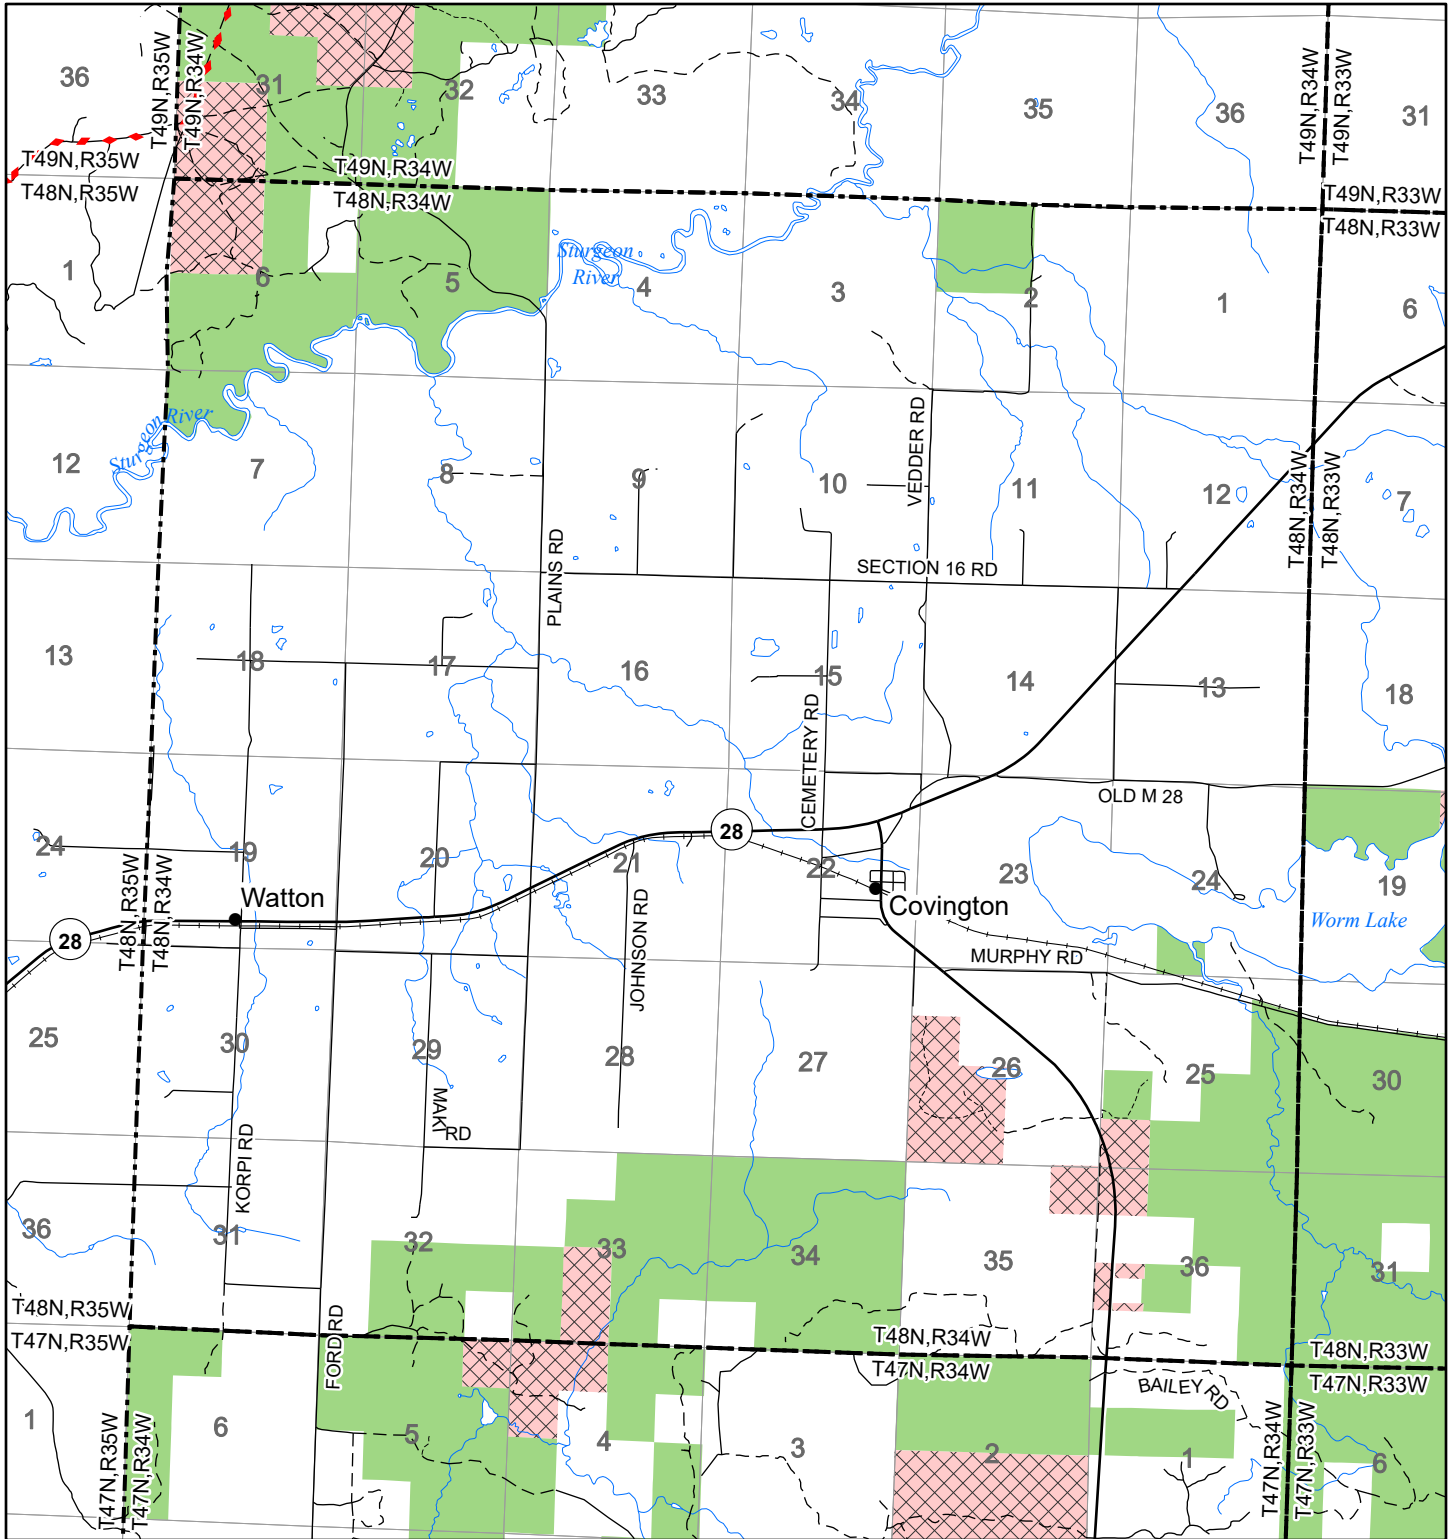

2022 Fuelwood Collection Map

T48N,R34W

BARAGA CO.

- Open to Fuelwood Collection
- Open (Recently Closed Timber Sale)
- State land closed to fuelwood collection
- Snowmobile trail

Effective: April 1, 2022