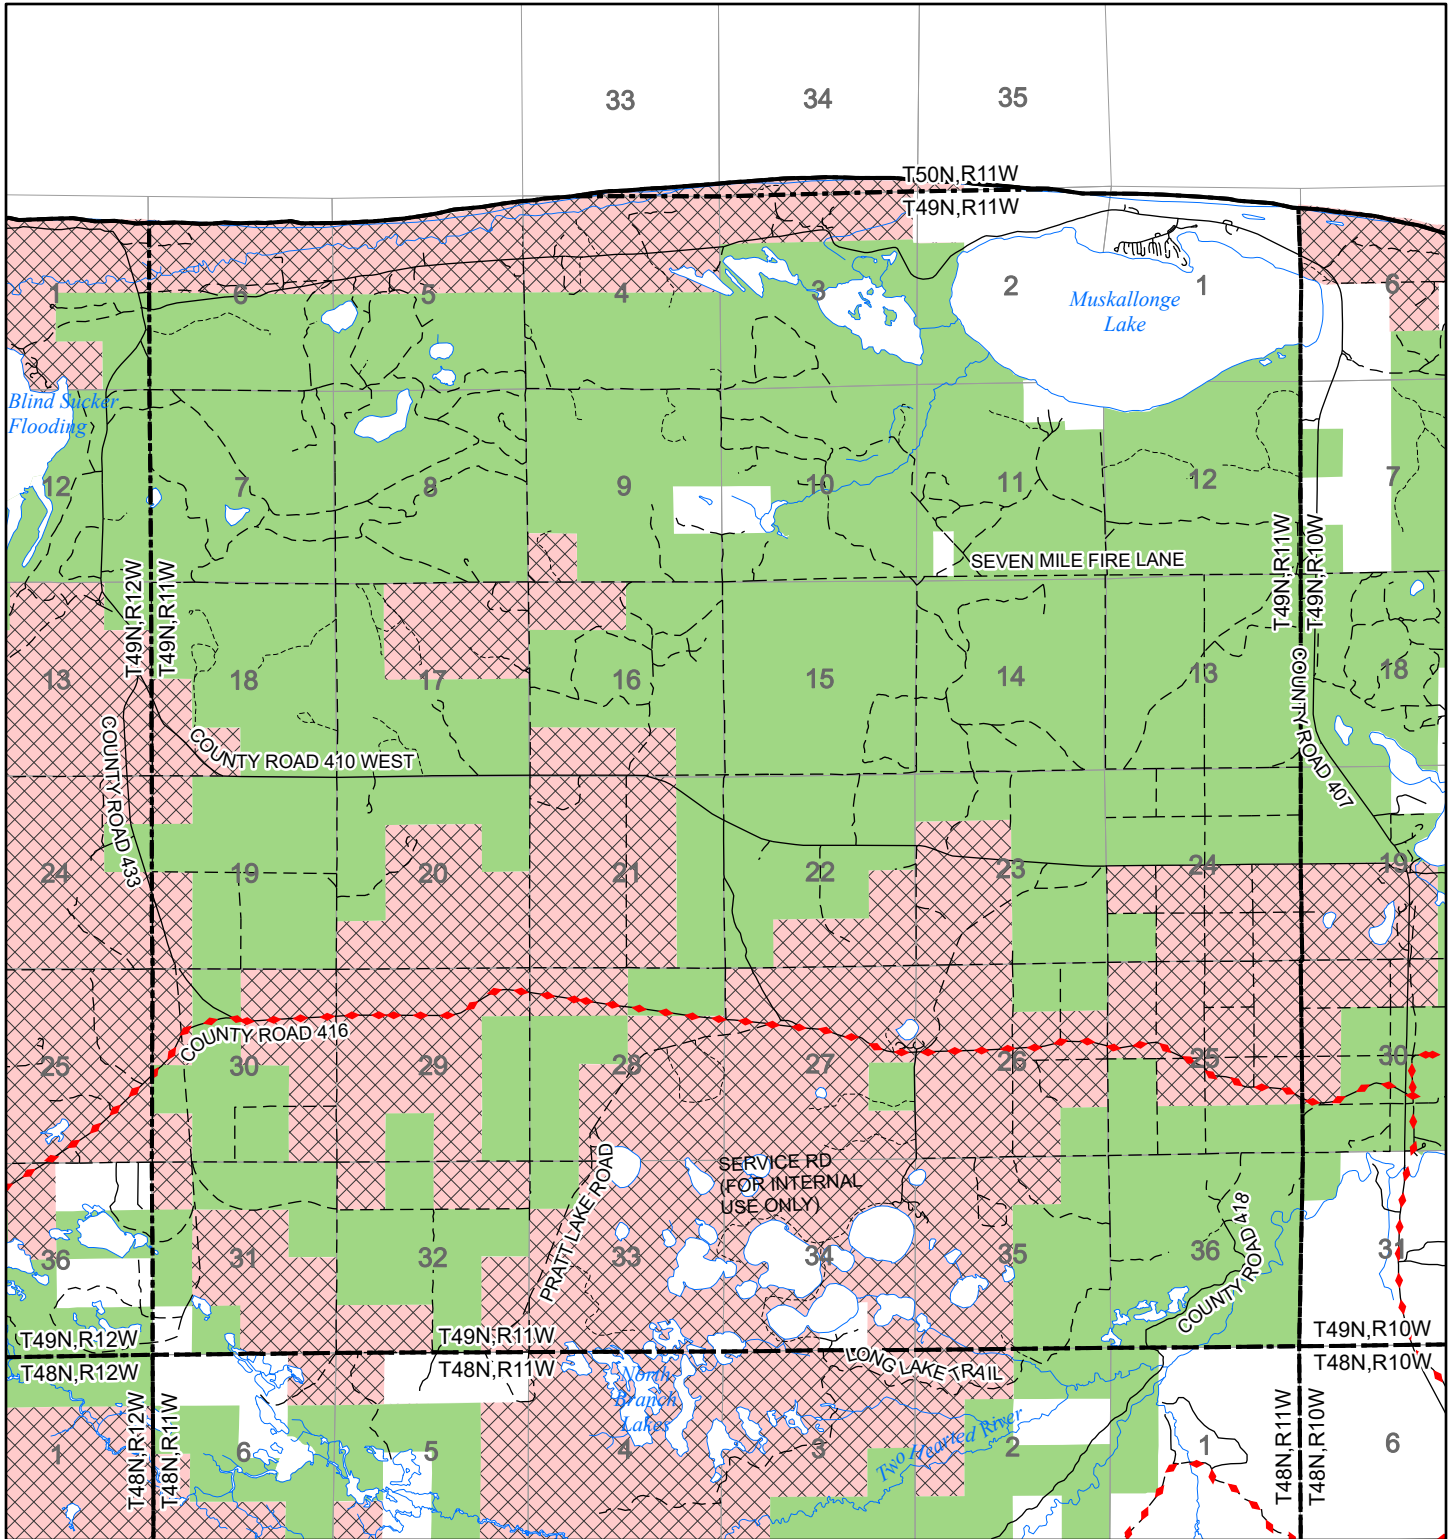

# 2022 Fuelwood Collection Map

## T49N,R11W

### LUCE CO.

- Open to Fuelwood Collection
- Open (Recently Closed Timber Sale)
- State land closed to fuelwood collection
- Snowmobile trail

Effective: April 1, 2022