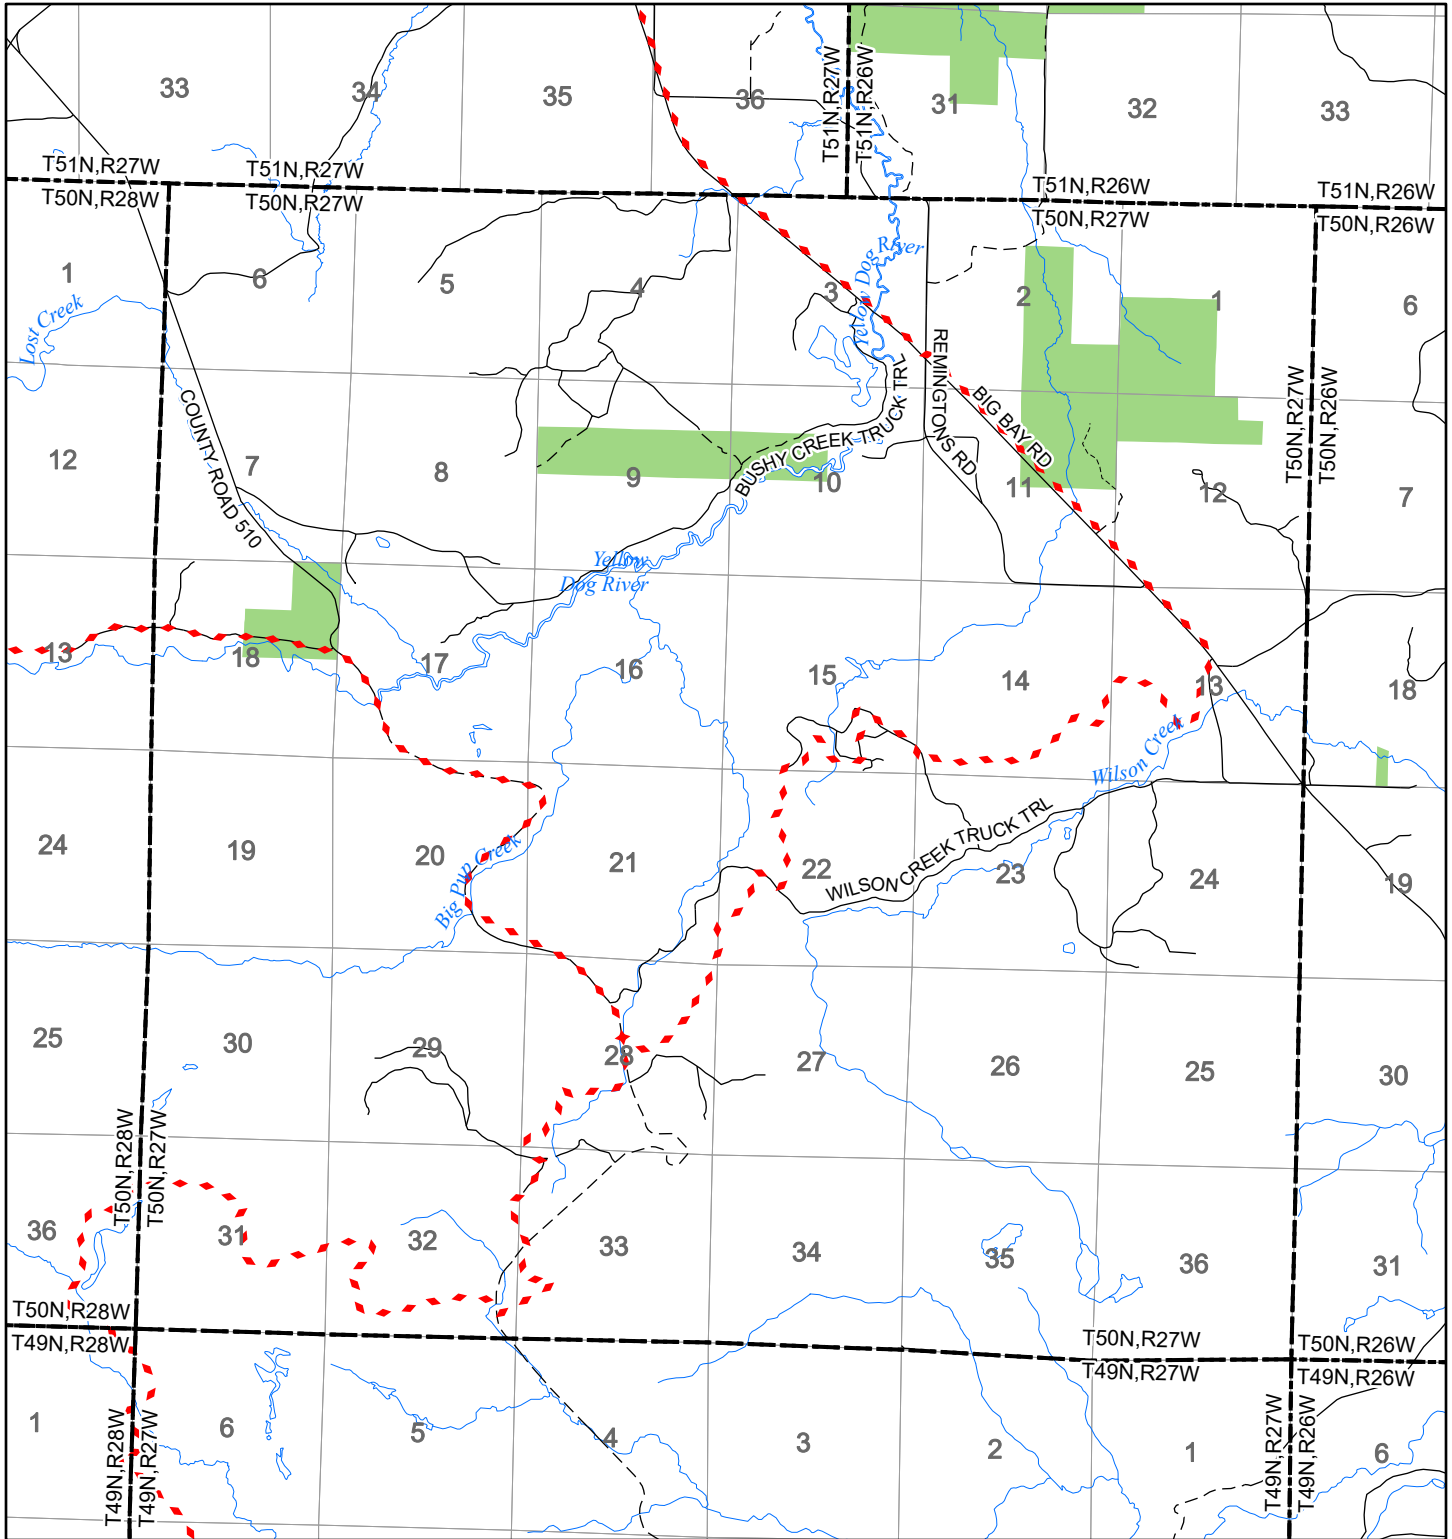

2022 Fuelwood Collection Map

T50N,R27W

MARQUETTE CO.

- Open to Fuelwood Collection
- Open (Recently Closed Timber Sale)
- State land closed to fuelwood collection
- Snowmobile trail

Effective: April 1, 2022