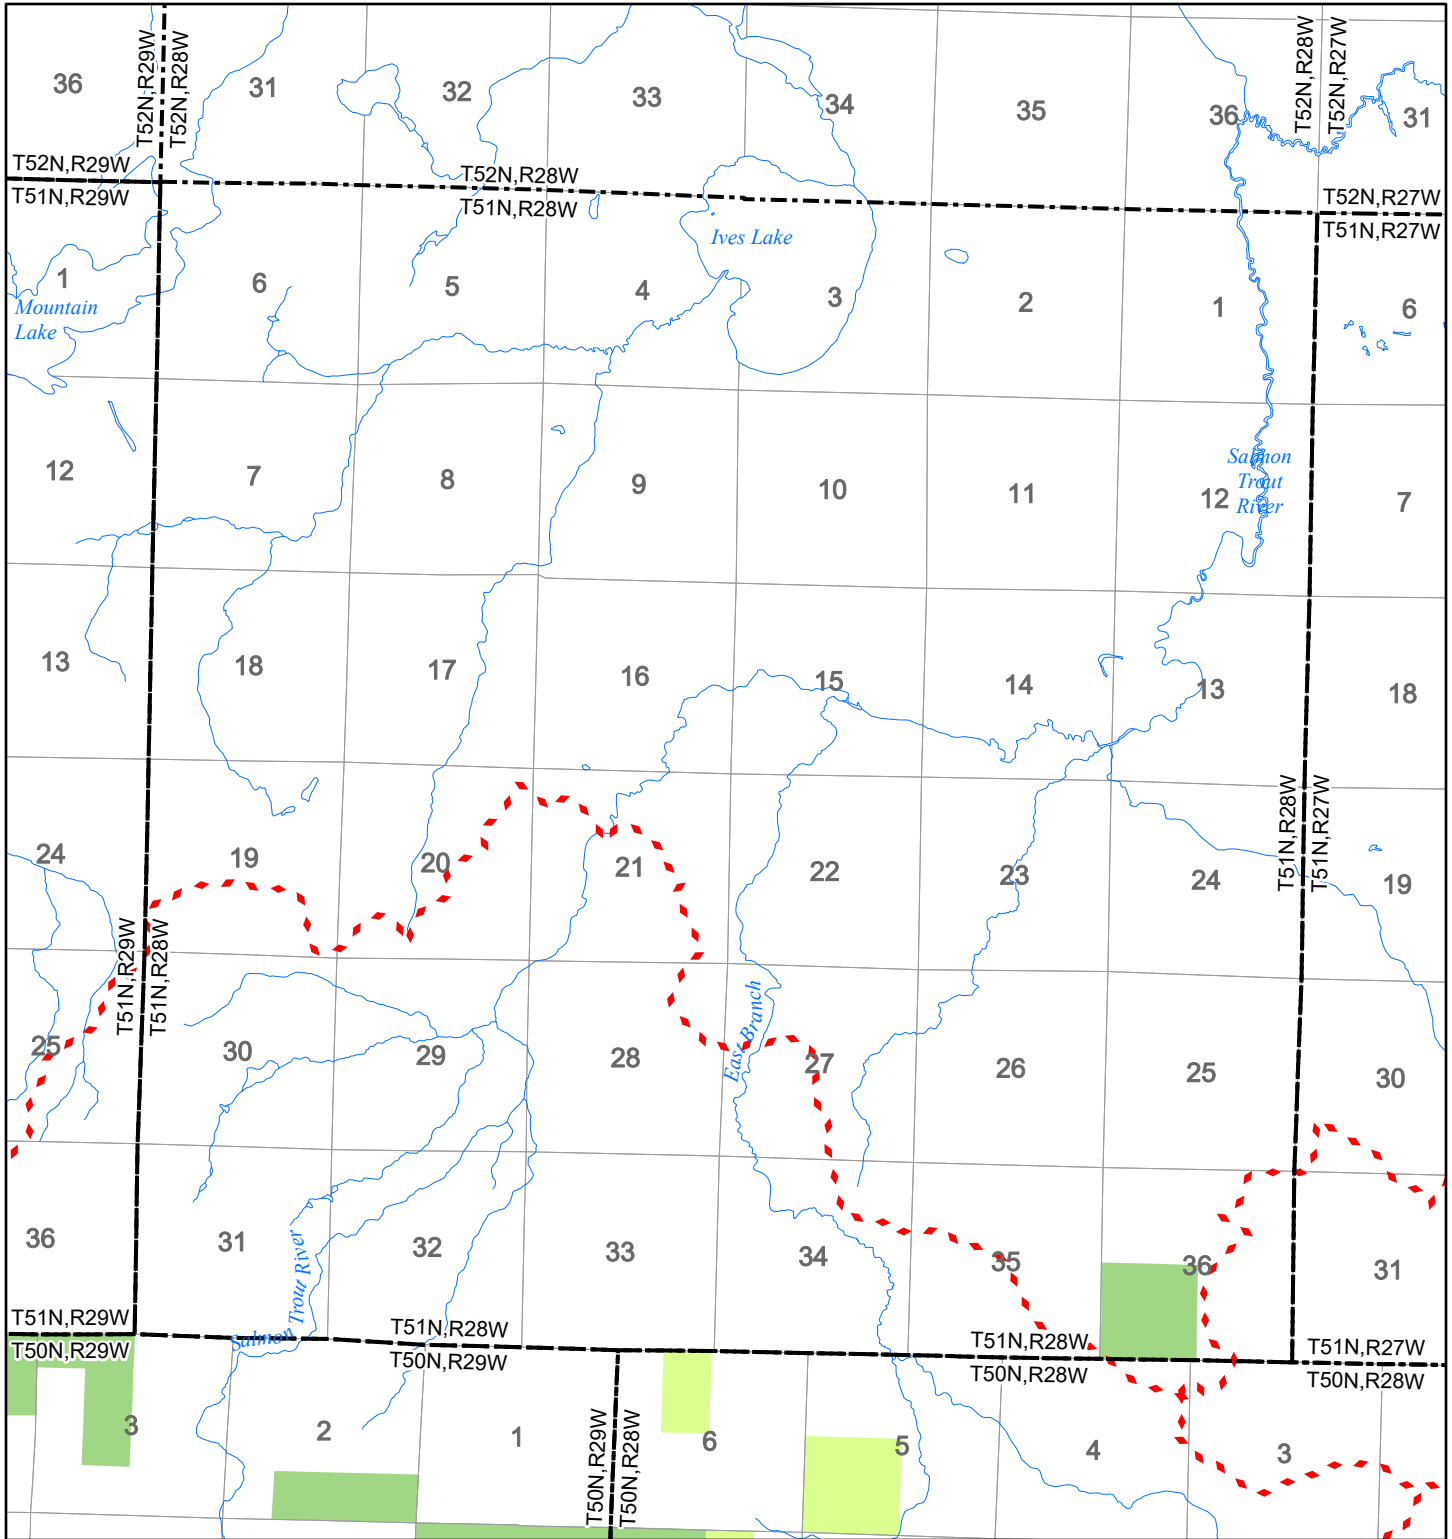

2022 Fuelwood Collection Map

T51N,R28W

MARQUETTE CO.

- Open to Fuelwood Collection
- Open (Recently Closed Timber Sale)
- State land closed to fuelwood collection
- Snowmobile trail

Effective: April 1, 2022