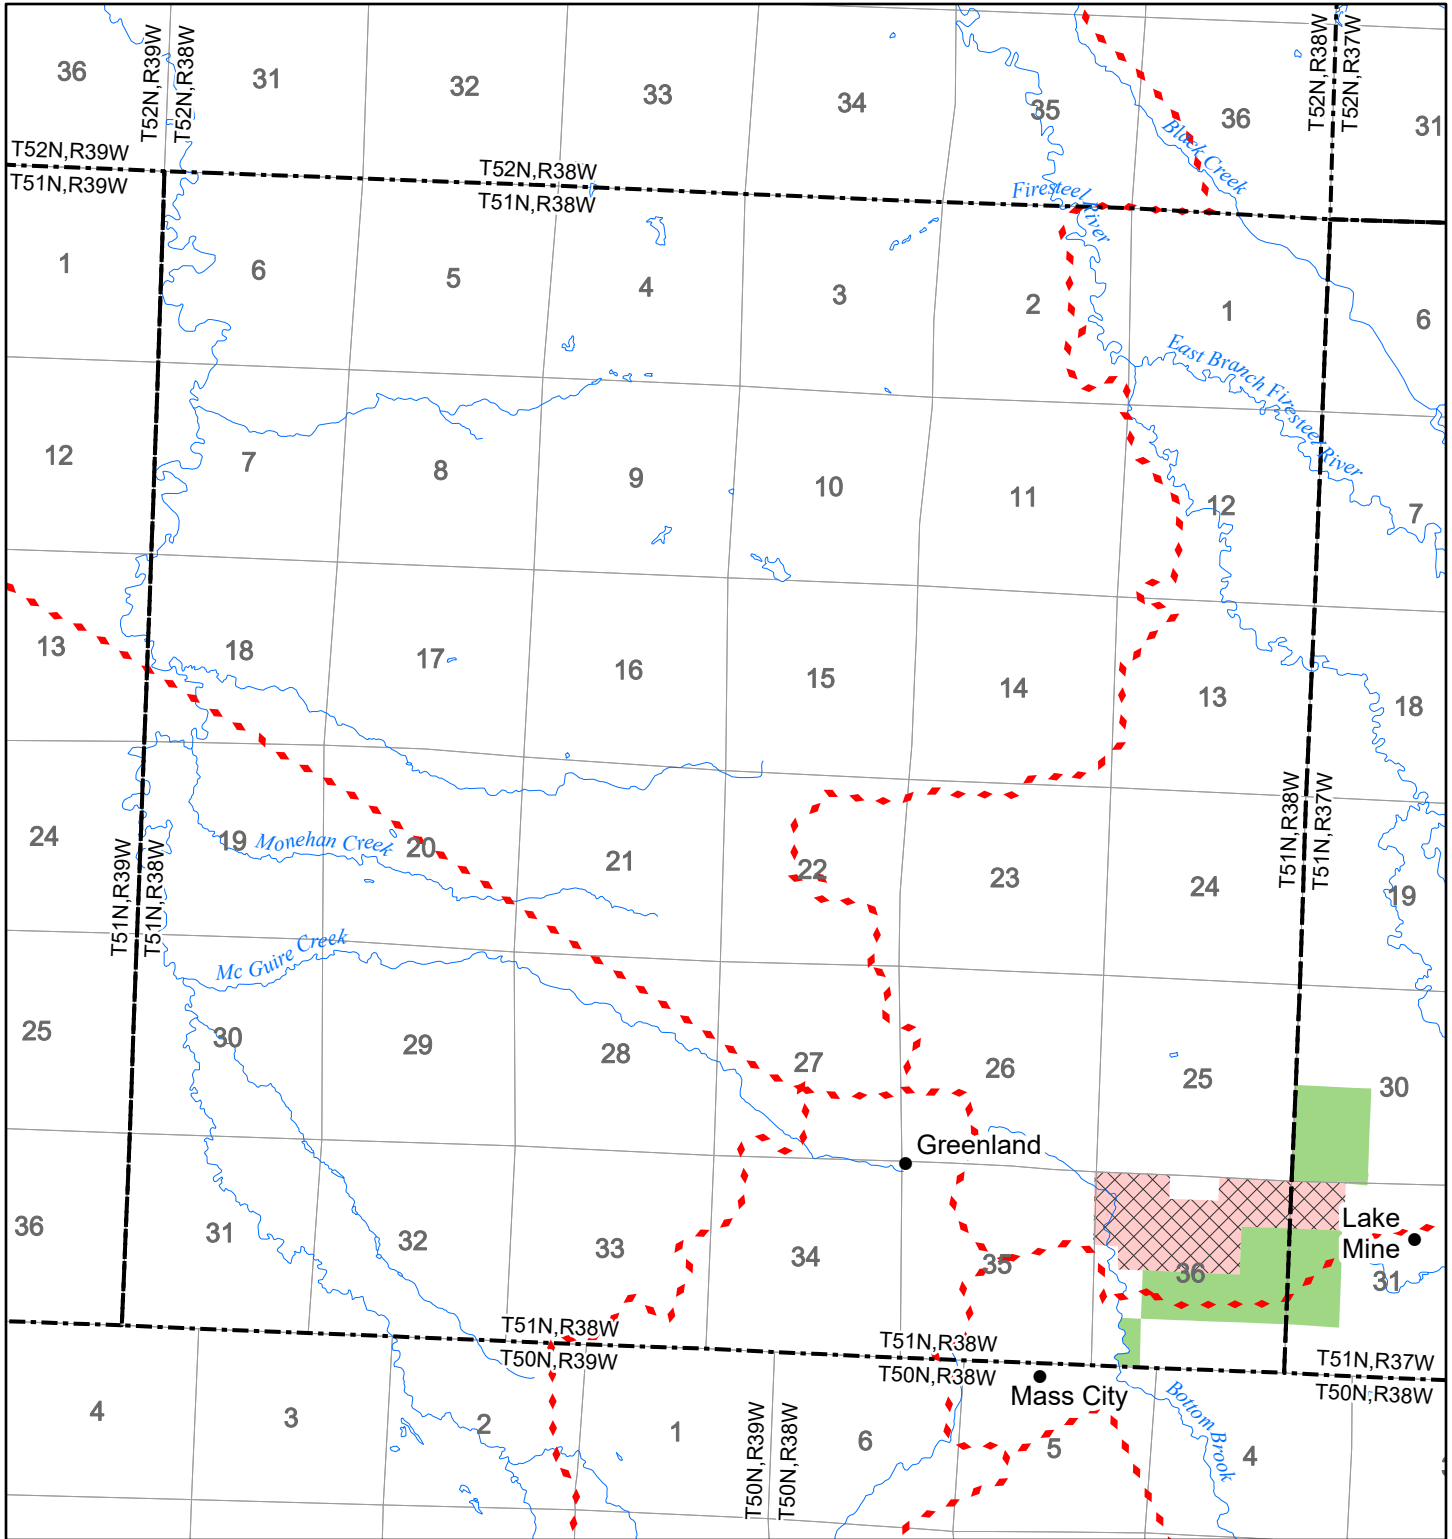

2022 Fuelwood Collection Map

T51N,R38W

ONTONAGON CO.

- Open to Fuelwood Collection
- Open (Recently Closed Timber Sale)
- State land closed to fuelwood collection
- Snowmobile trail

Effective: April 1, 2022