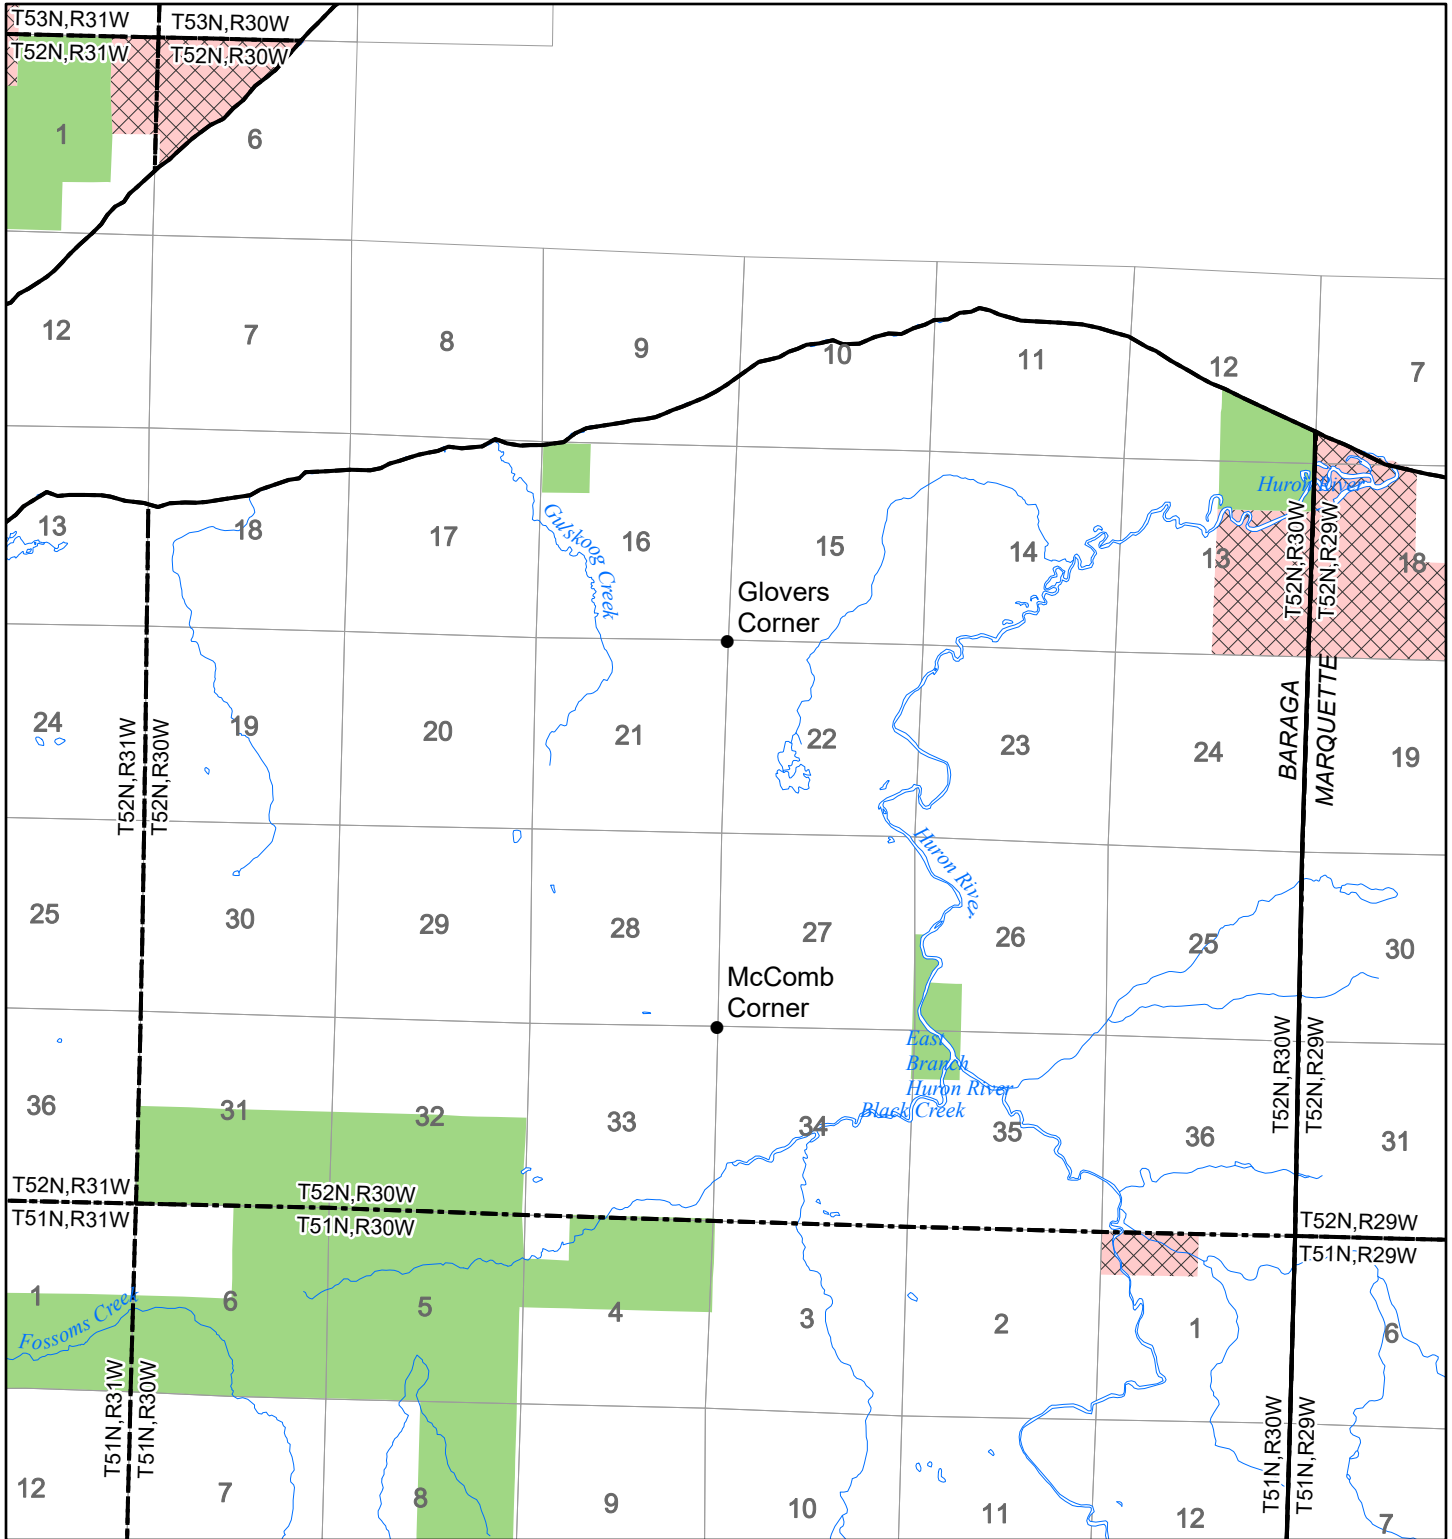

2022 Fuelwood Collection Map

T52N,R30W

BARAGA CO.

- Open to Fuelwood Collection
- Open (Recently Closed Timber Sale)
- State land closed to fuelwood collection
- Snowmobile trail

Effective: April 1, 2022