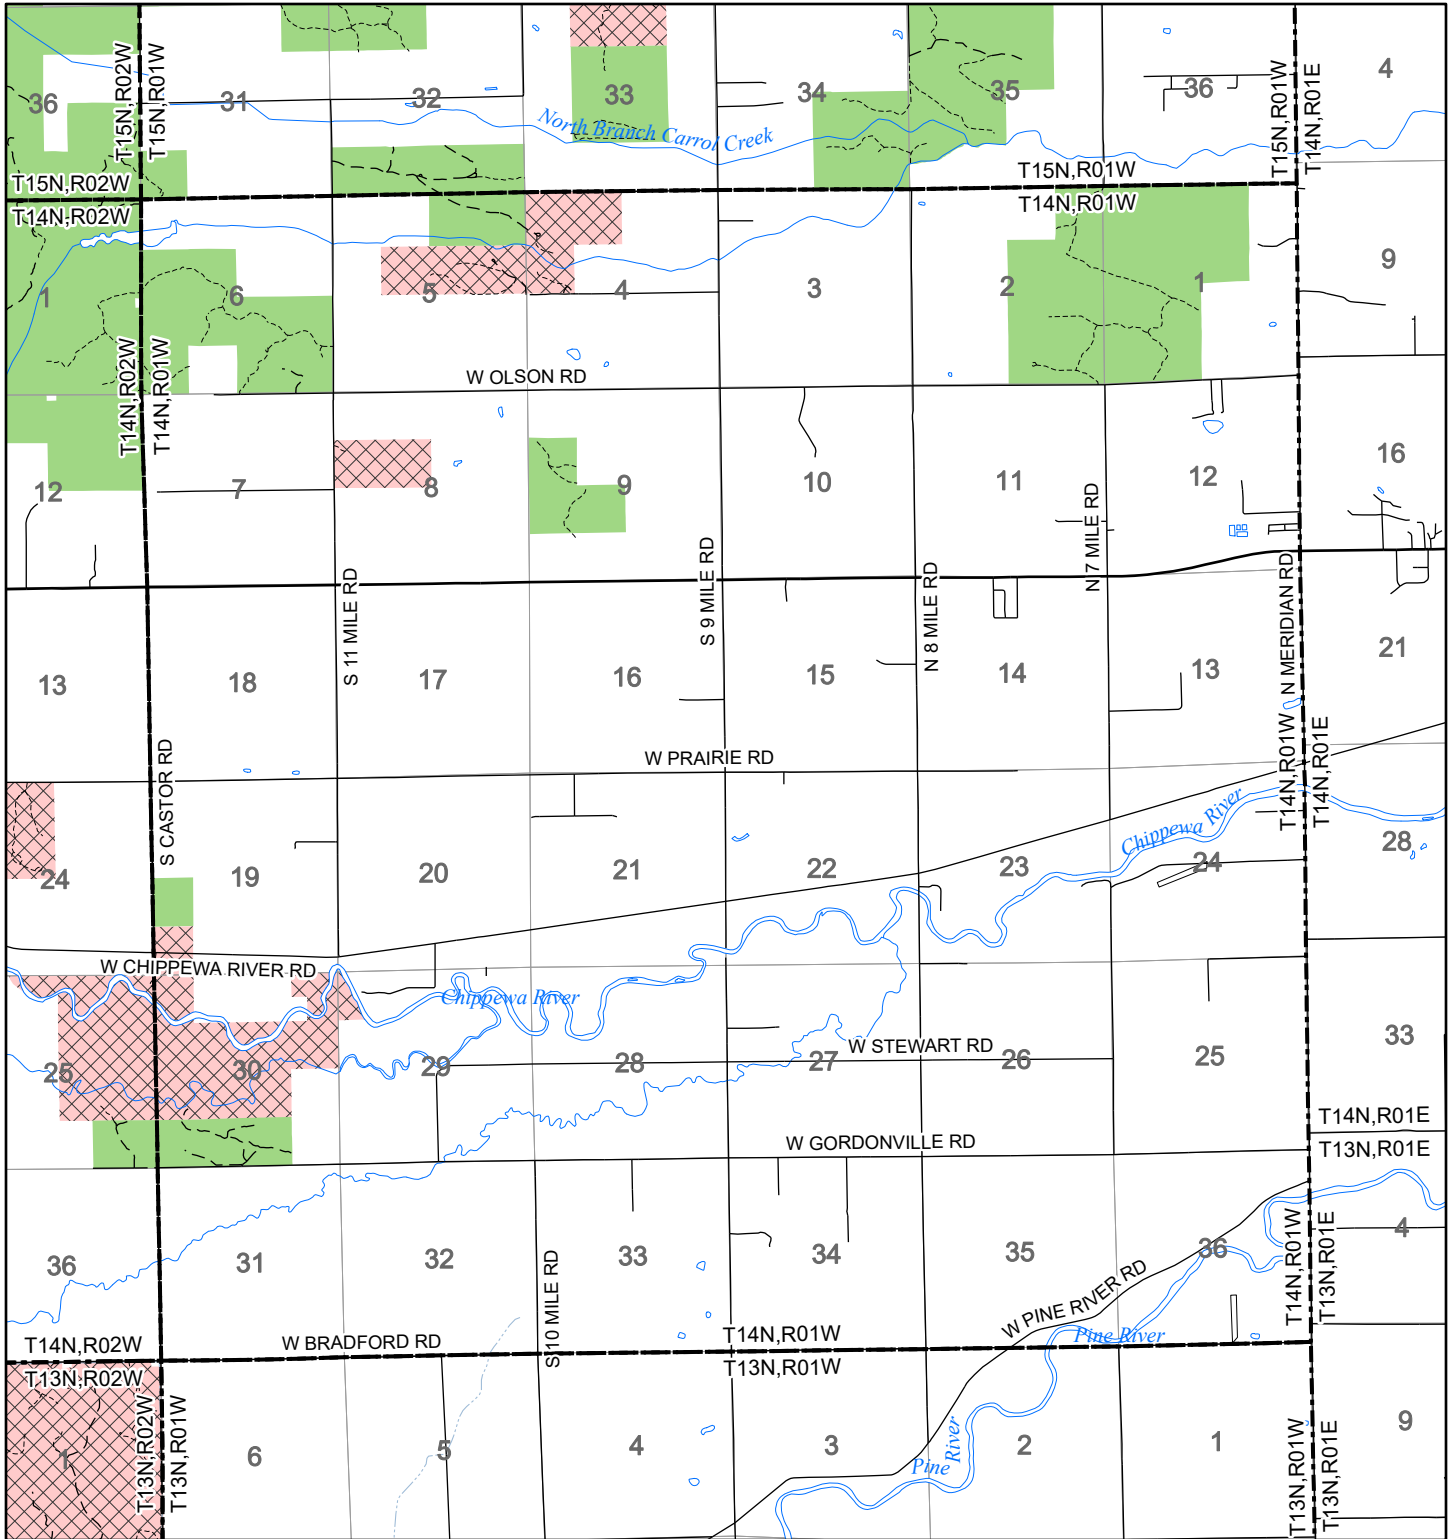

2022 Fuelwood Collection Map

T14N,R01W

MIDLAND CO.

- Open to Fuelwood Collection
- Open (Recently Closed Timber Sale)
- State land closed to fuelwood collection
- Snowmobile trail

Effective: April 1, 2022