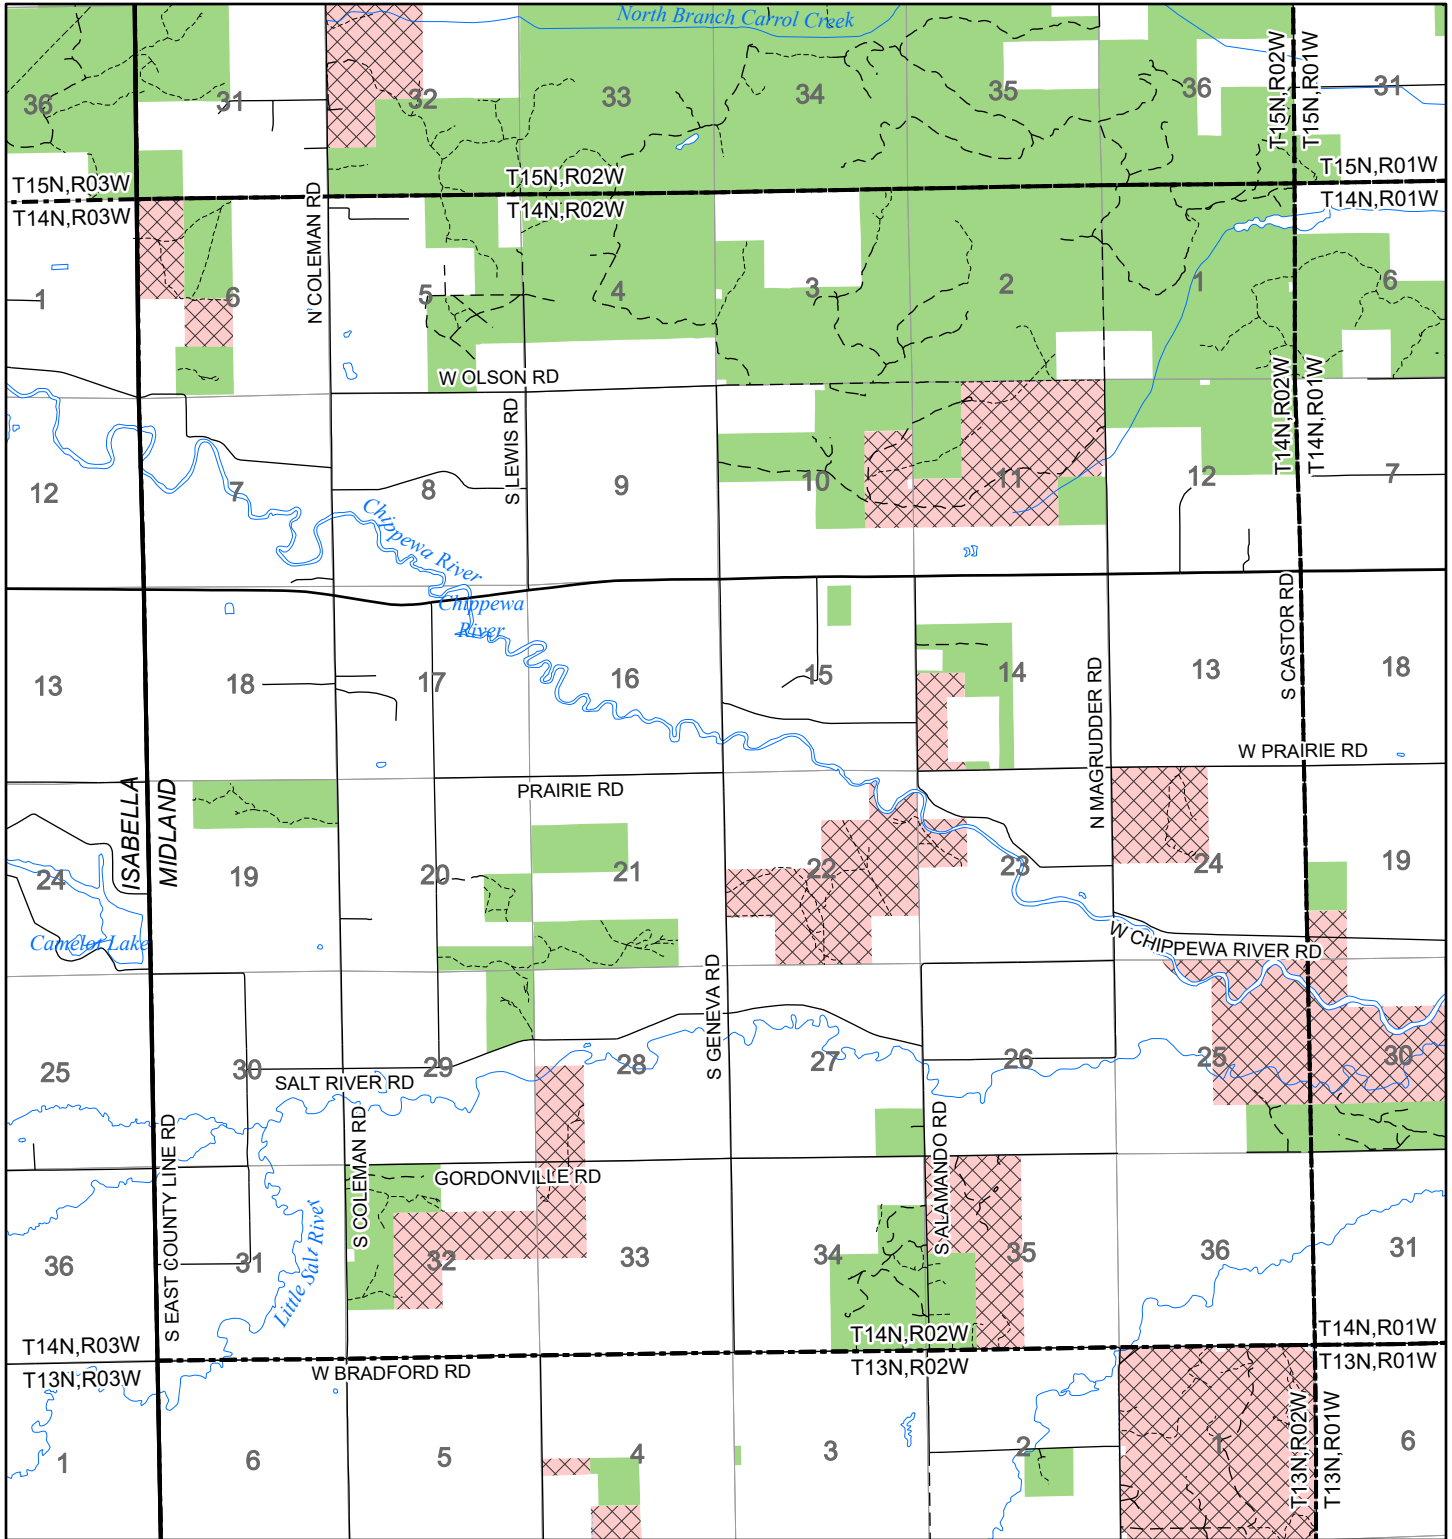

# 2022 Fuelwood Collection Map

## T14N,R02W

### MIDLAND CO.

- Open to Fuelwood Collection
- Open (Recently Closed Timber Sale)
- State land closed to fuelwood collection
- Snowmobile trail

Effective: April 1, 2022