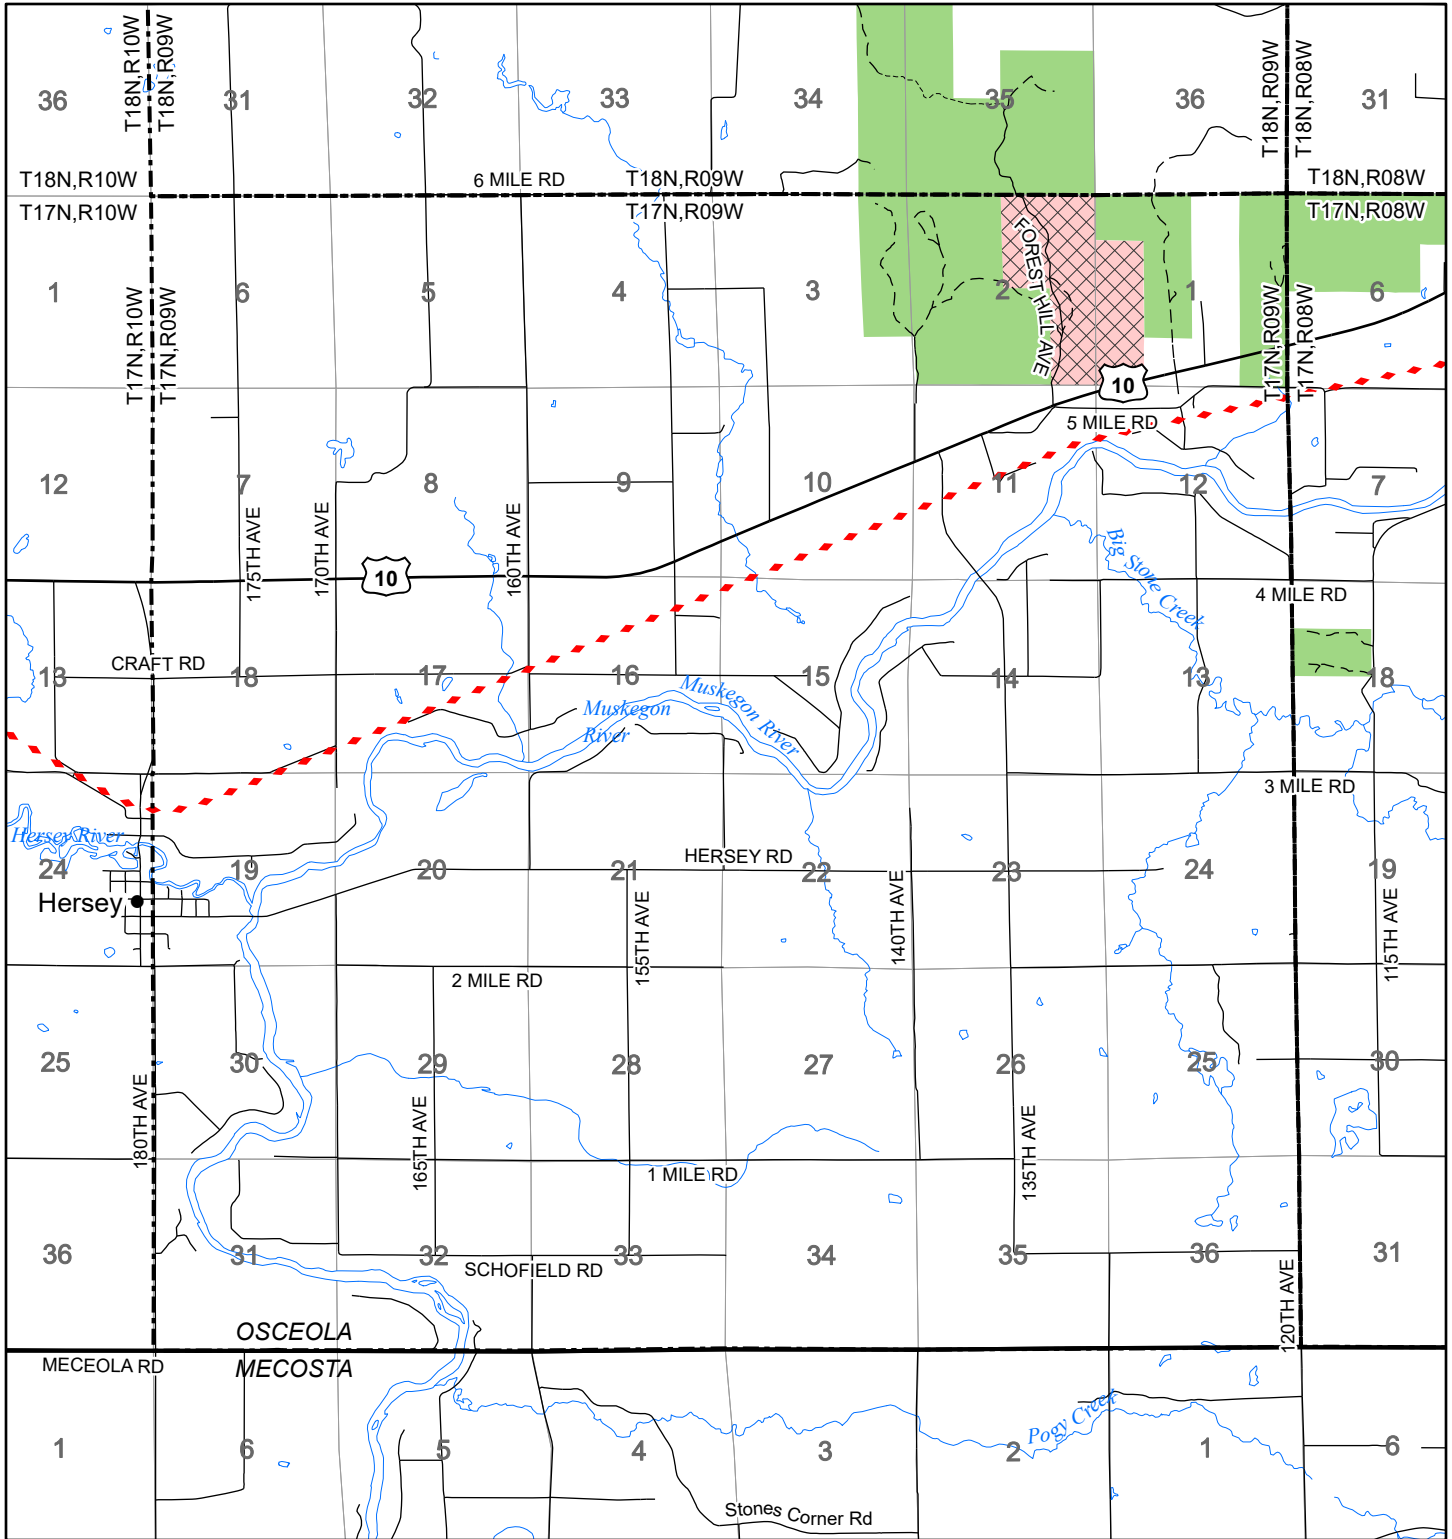

2022 Fuelwood Collection Map

T17N,R09W

OSCEOLA CO.

- Open to Fuelwood Collection
- Open (Recently Closed Timber Sale)
- State land closed to fuelwood collection
- Snowmobile trail

Effective: April 1, 2022