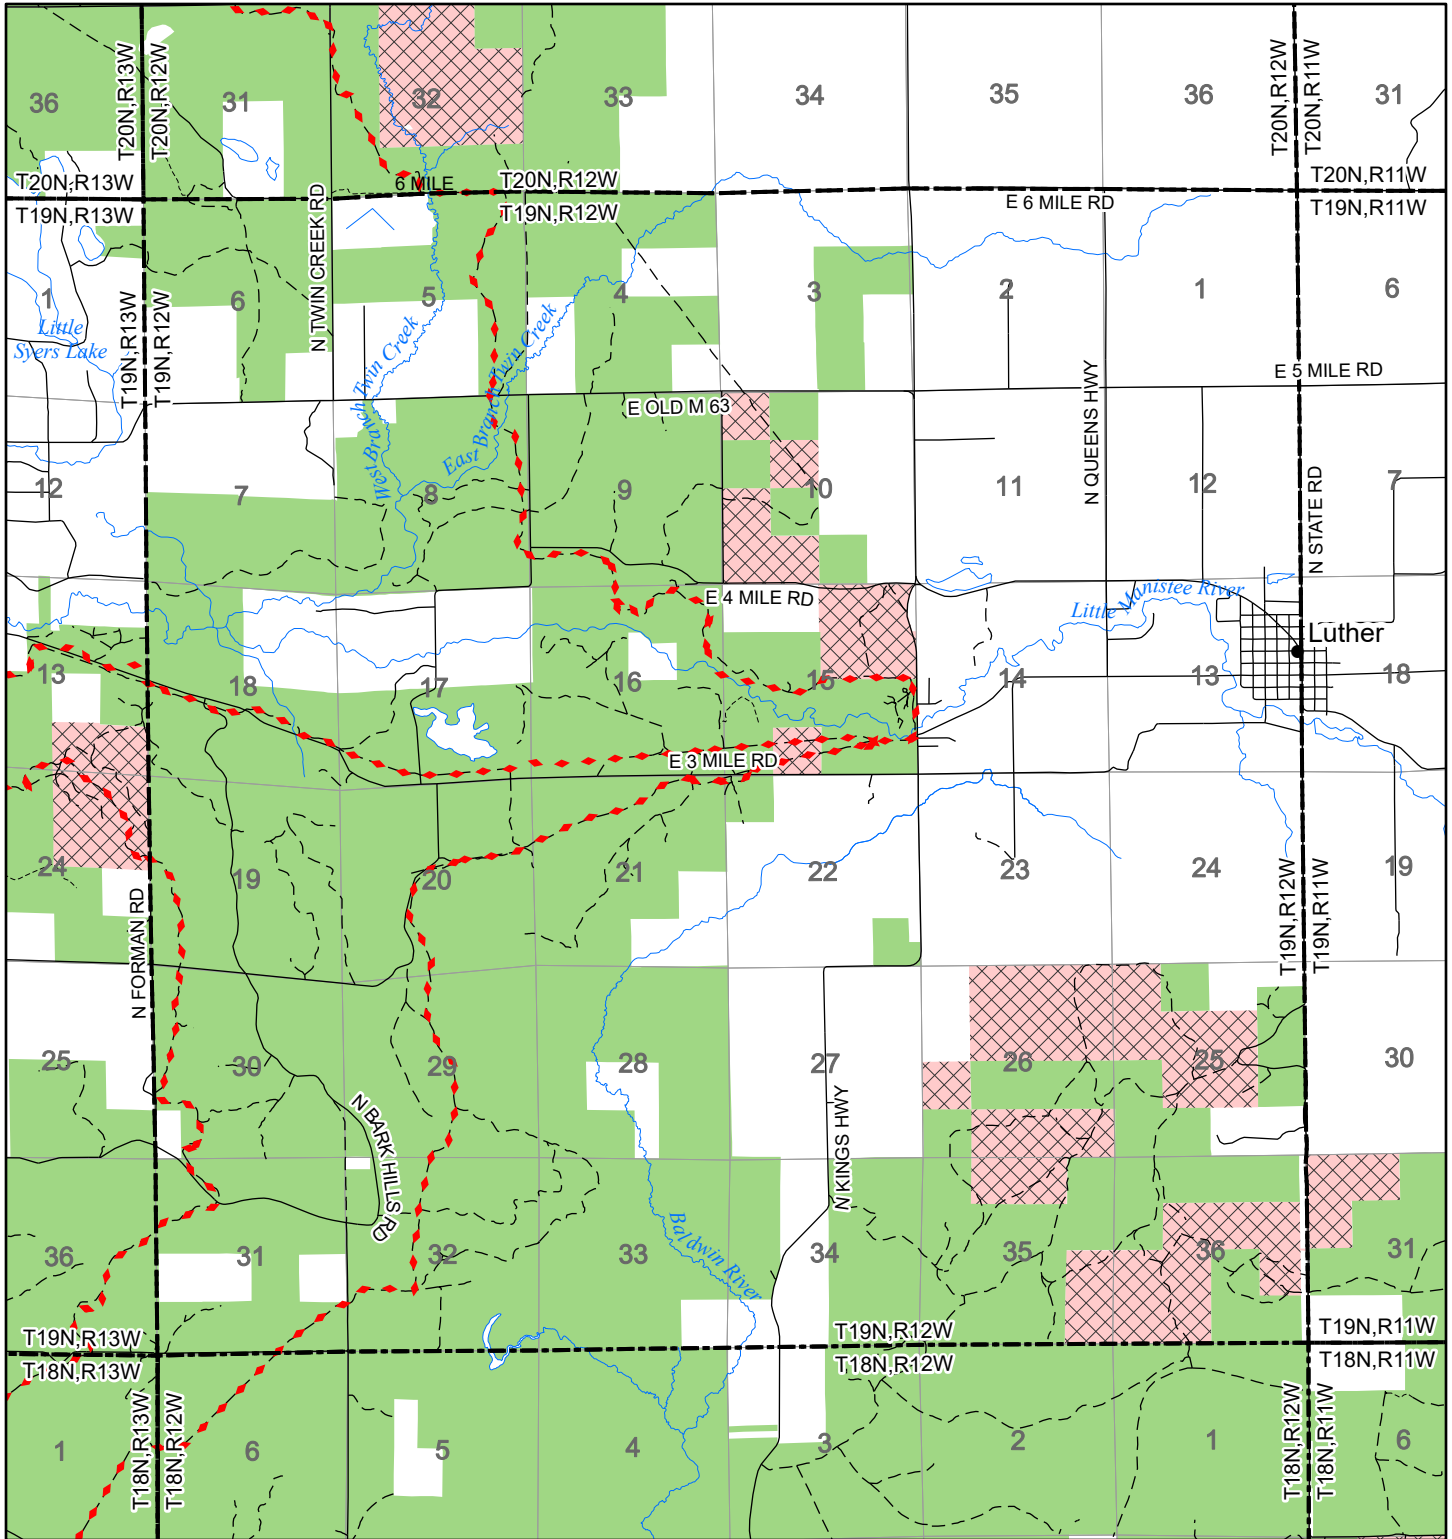

# 2022 Fuelwood Collection Map

## T19N,R12W

### LAKE CO.

- Open to Fuelwood Collection
- Open (Recently Closed Timber Sale)
- State land closed to fuelwood collection
- Snowmobile trail

Effective: April 1, 2022