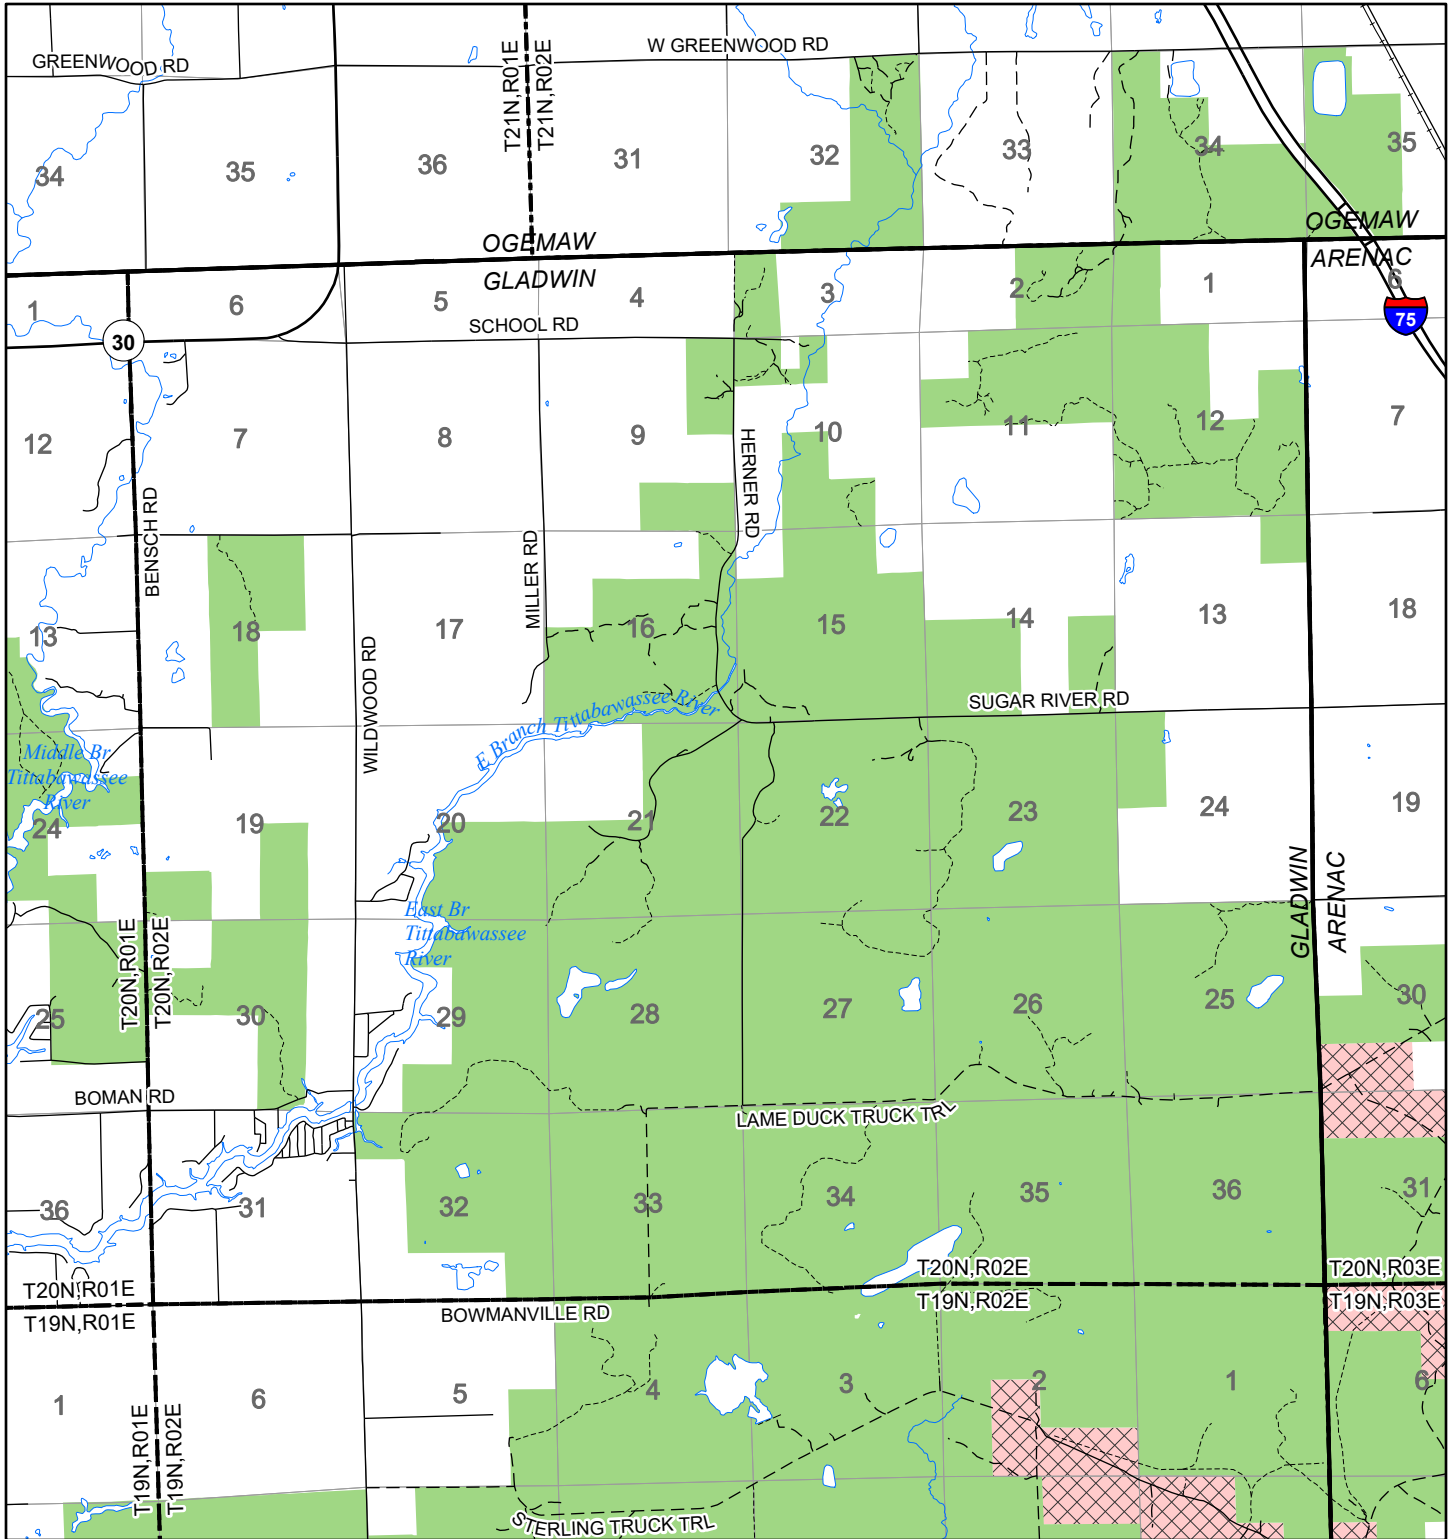

2022 Fuelwood Collection Map

T20N,R02E

GLADWIN CO.

- Open to Fuelwood Collection
- Open (Recently Closed Timber Sale)
- State land closed to fuelwood collection
- Snowmobile trail

Effective: April 1, 2022