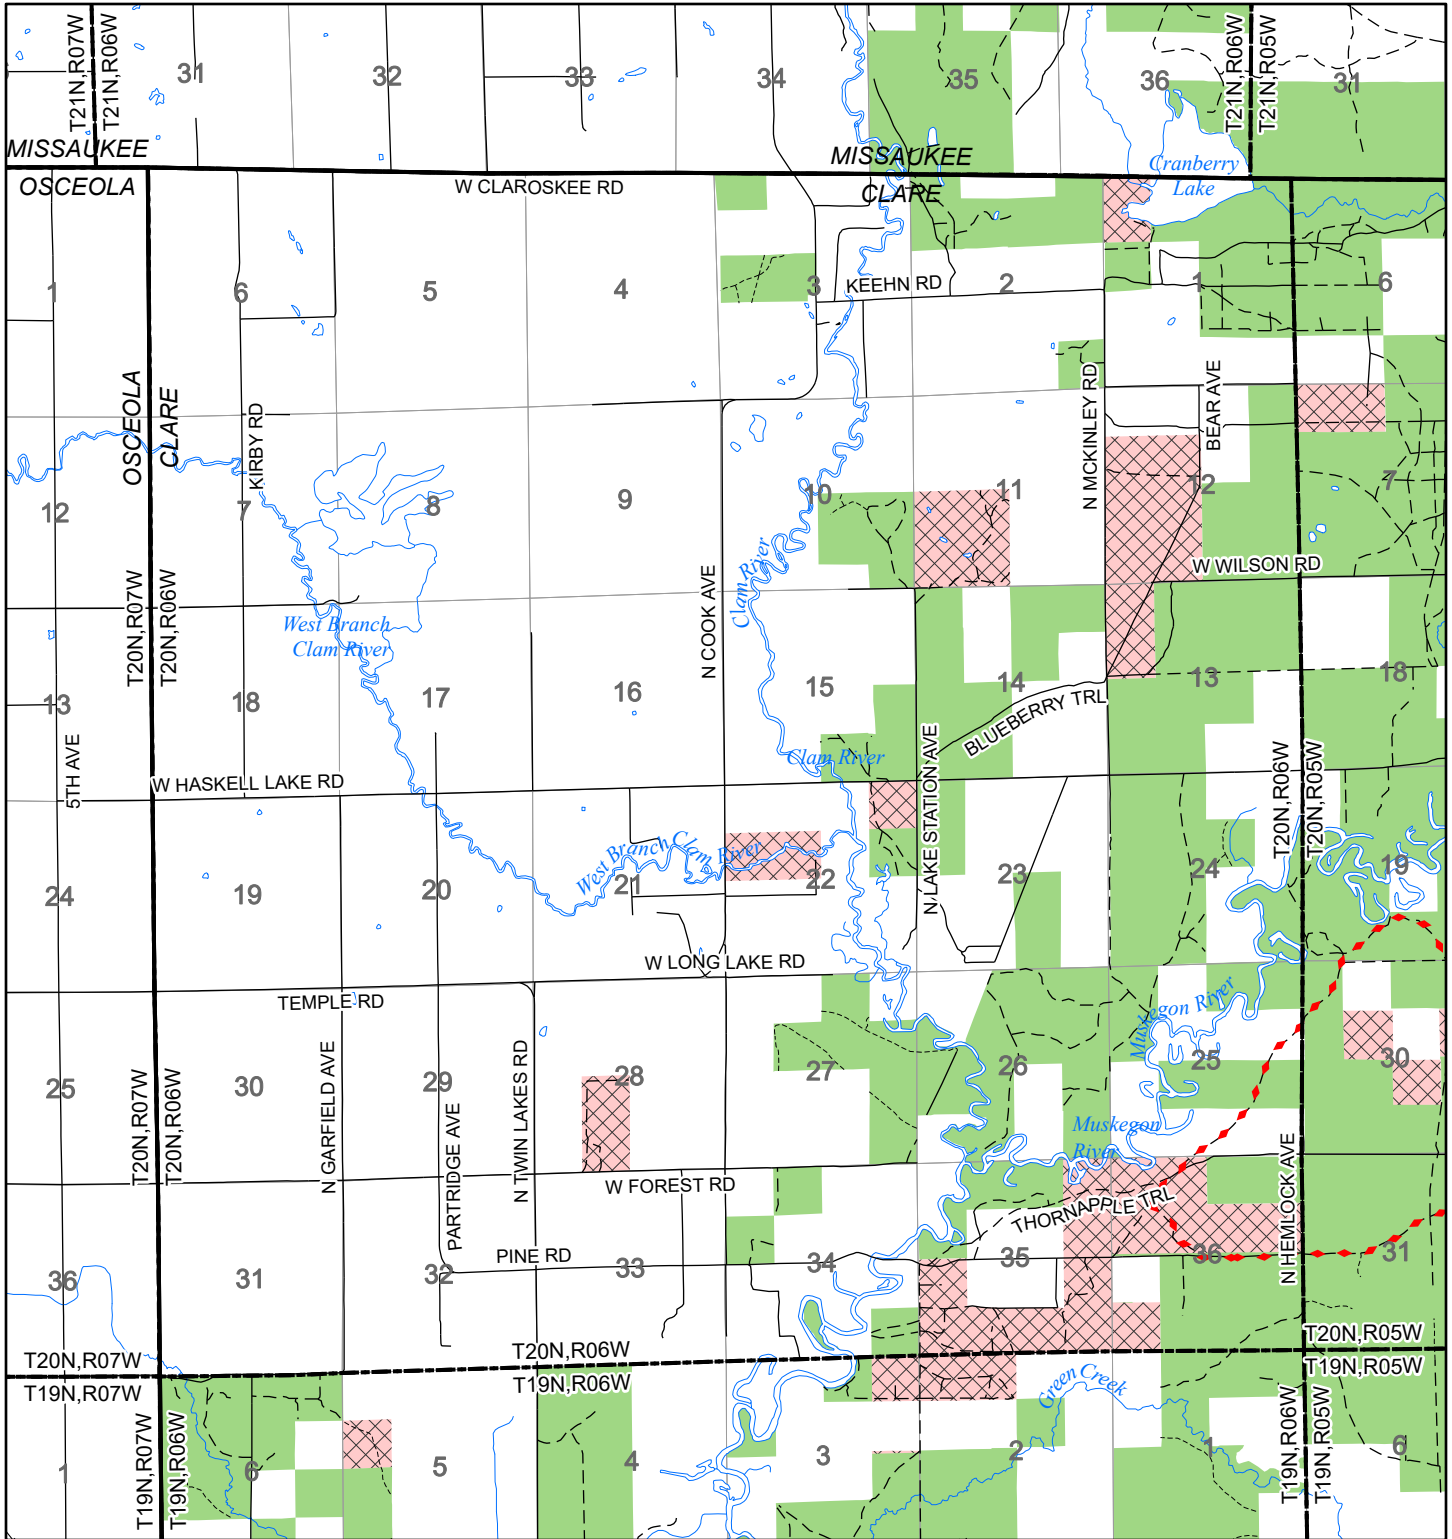

2022 Fuelwood Collection Map

T20N,R06W

CLARE CO.

- Open to Fuelwood Collection
- Open (Recently Closed Timber Sale)
- State land closed to fuelwood collection
- Snowmobile trail

Effective: April 1, 2022