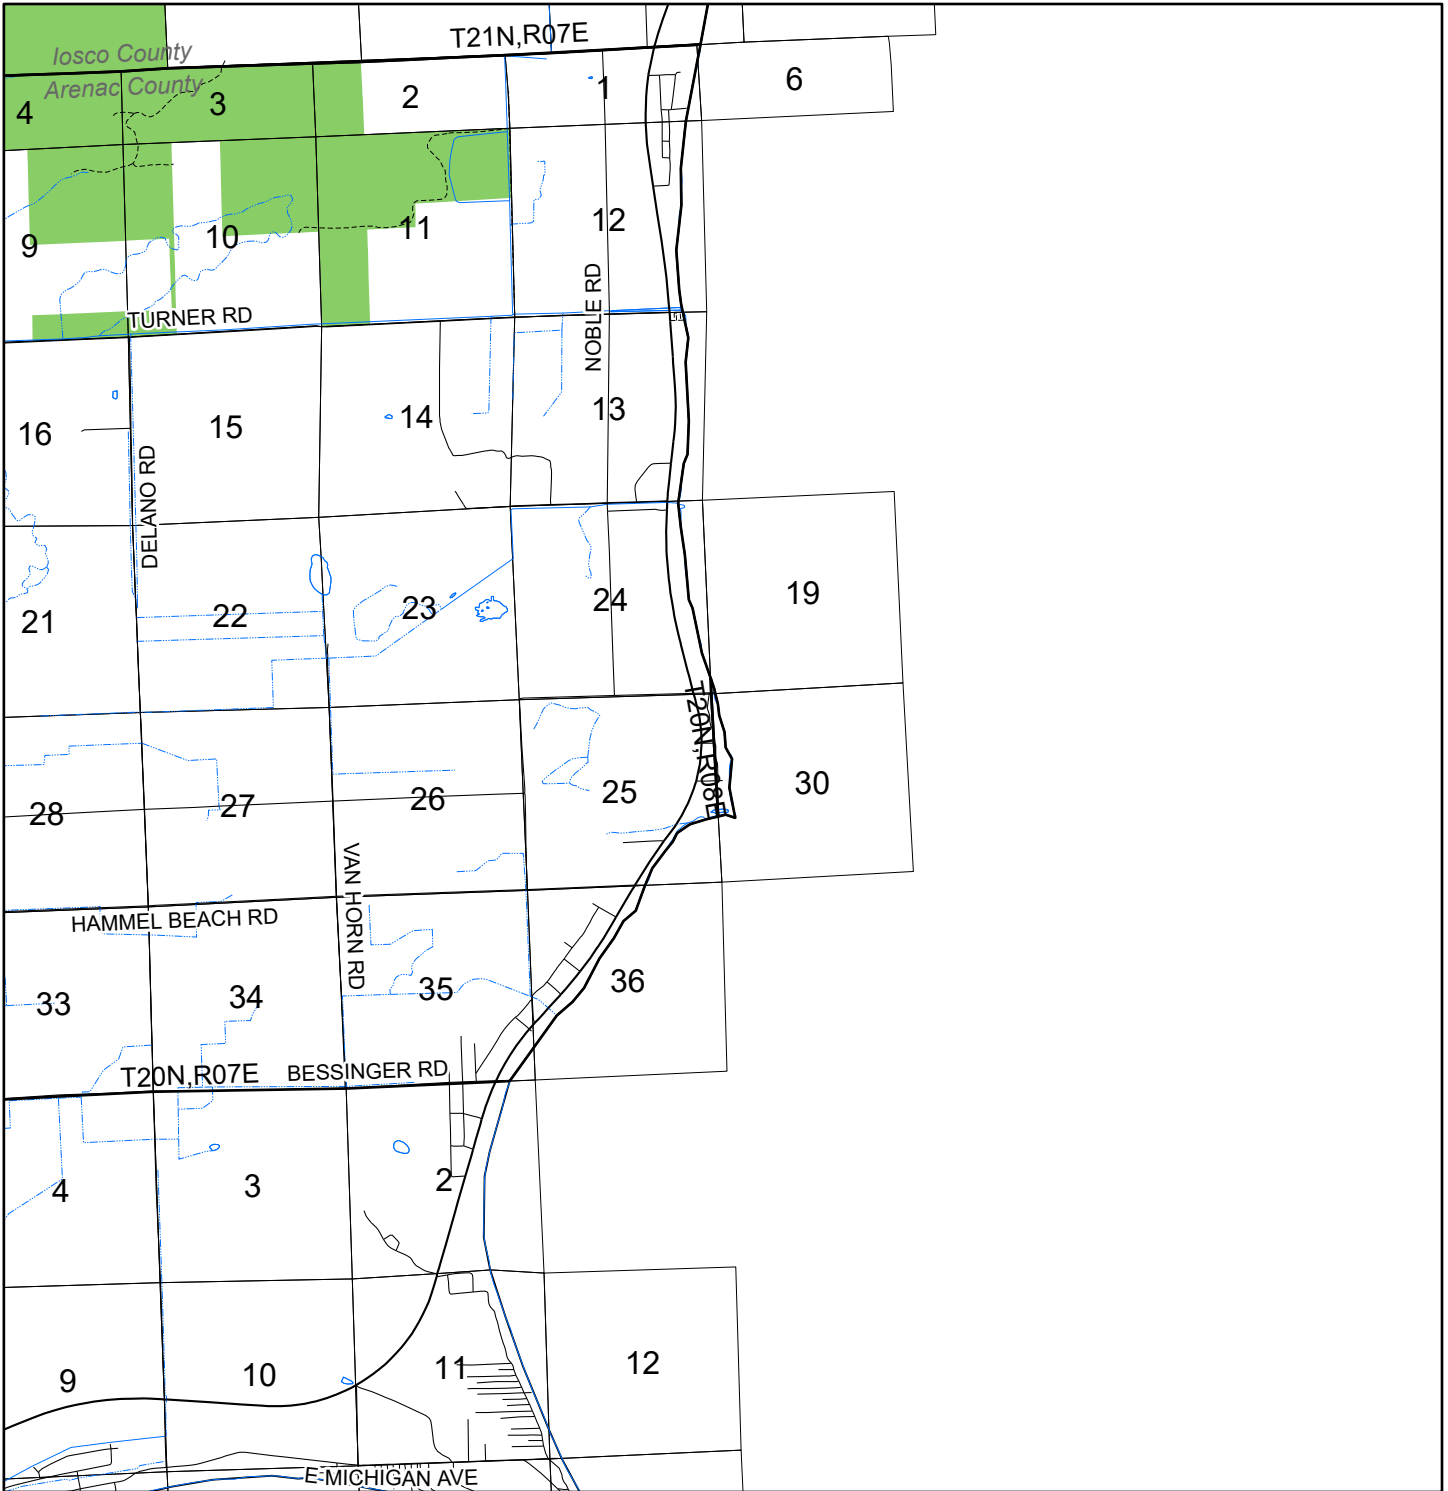

2023 FUELWOOD COLLECTION
 OSCEOLA COUNTY
T20N,R08E

- Open to fuelwood collection
- Open (recently closed timber sale)
- State land closed to fuelwood collection

Effective: April 1, 2023