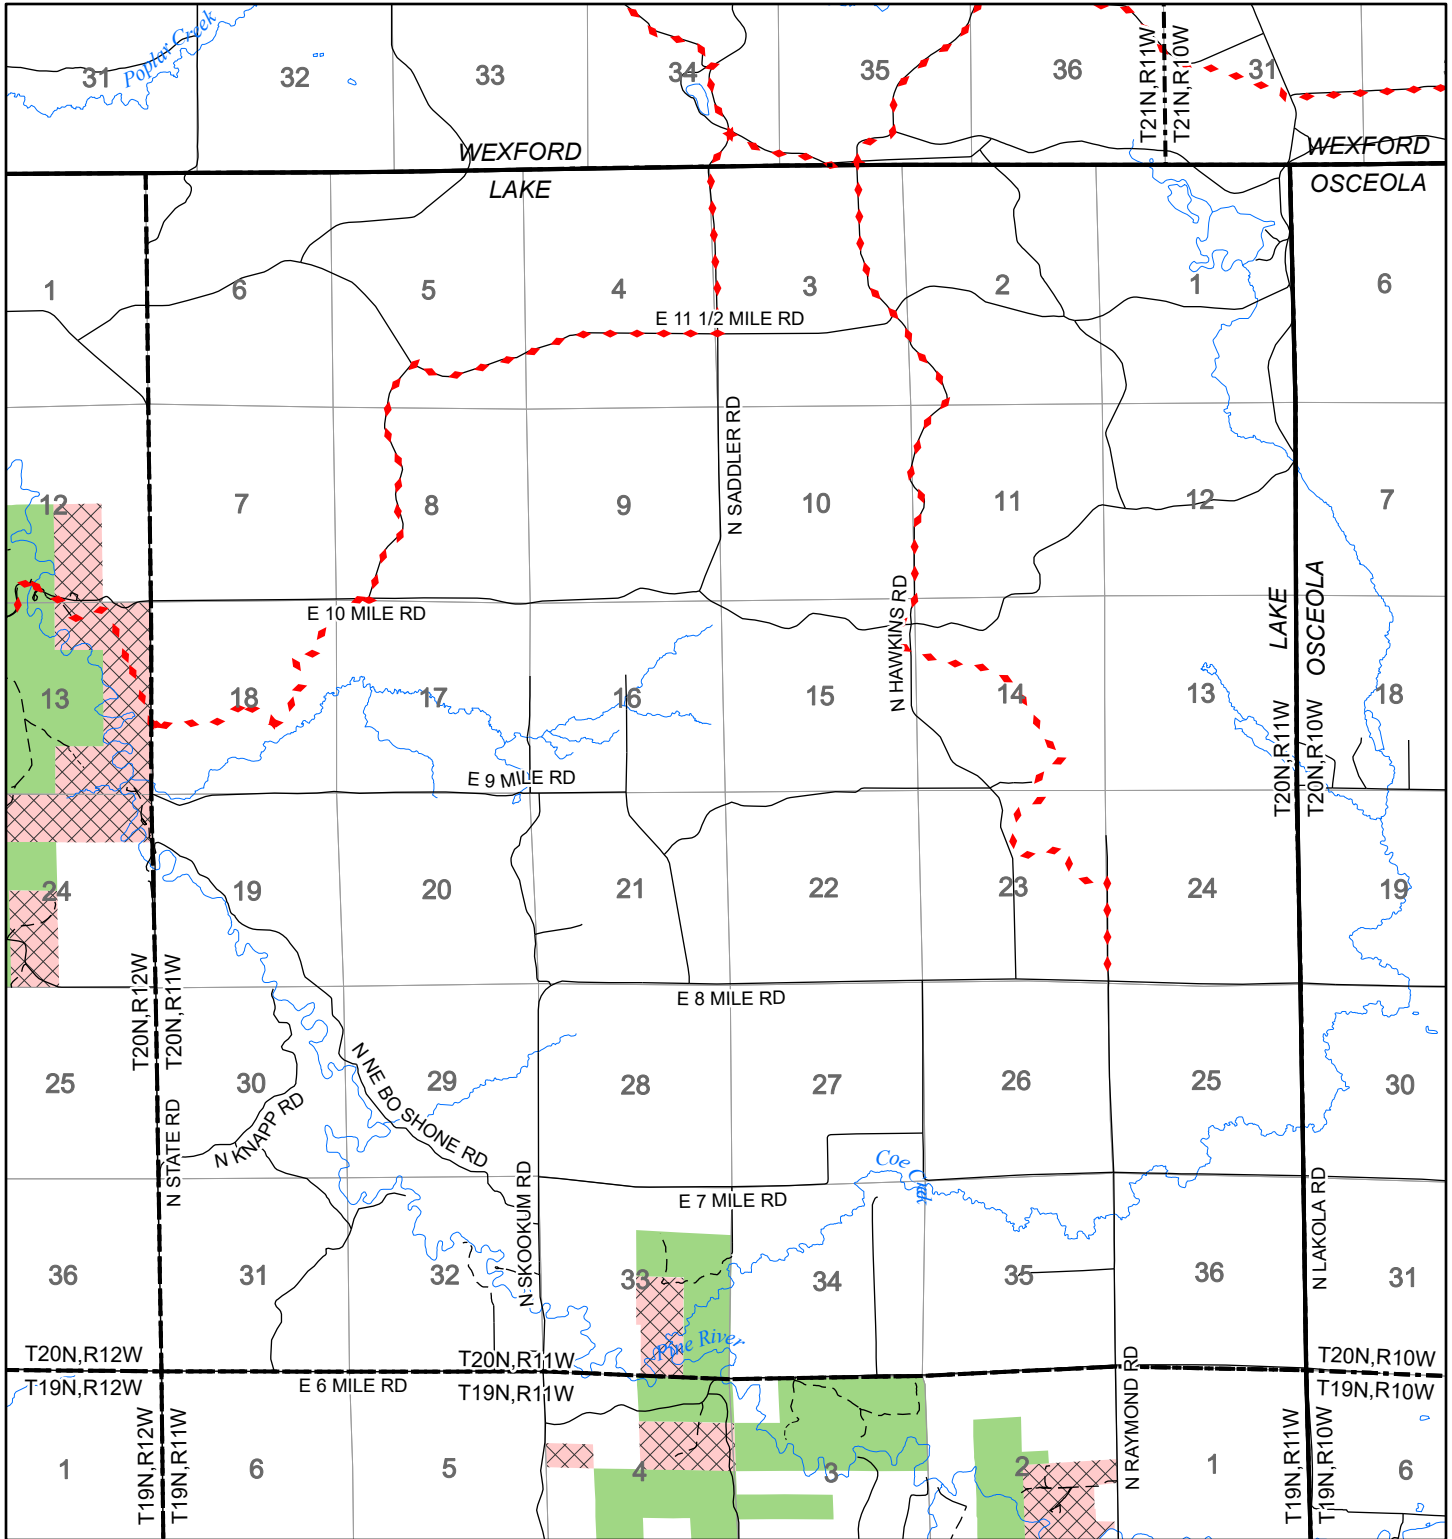

# 2022 Fuelwood Collection Map

## T20N,R11W

### LAKE CO.

- Open to Fuelwood Collection
- Open (Recently Closed Timber Sale)
- State land closed to fuelwood collection
- Snowmobile trail

Effective: April 1, 2022