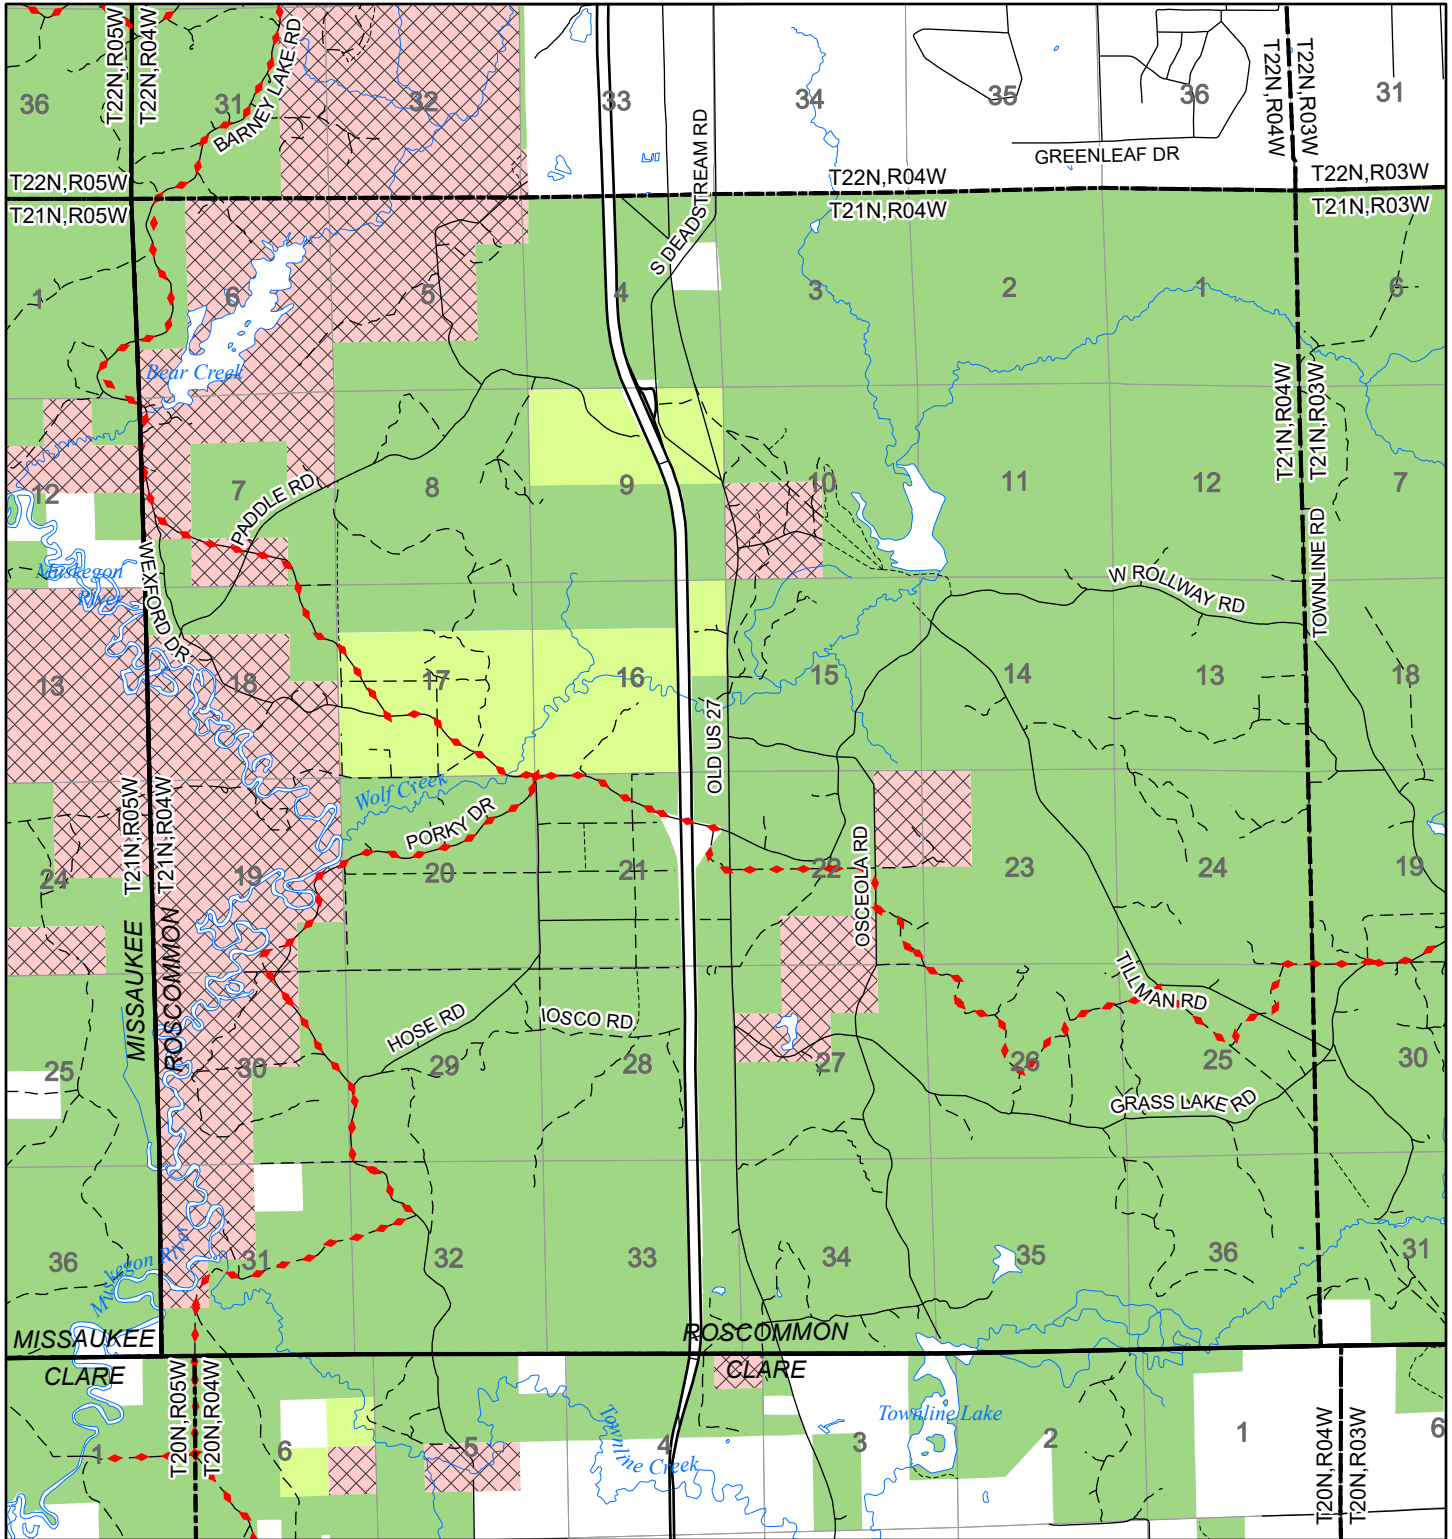

2022 Fuelwood Collection Map

T21N,R04W

ROSCOMMON CO.

- Open to Fuelwood Collection
- Open (Recently Closed Timber Sale)
- State land closed to fuelwood collection
- Snowmobile trail

Effective: April 1, 2022