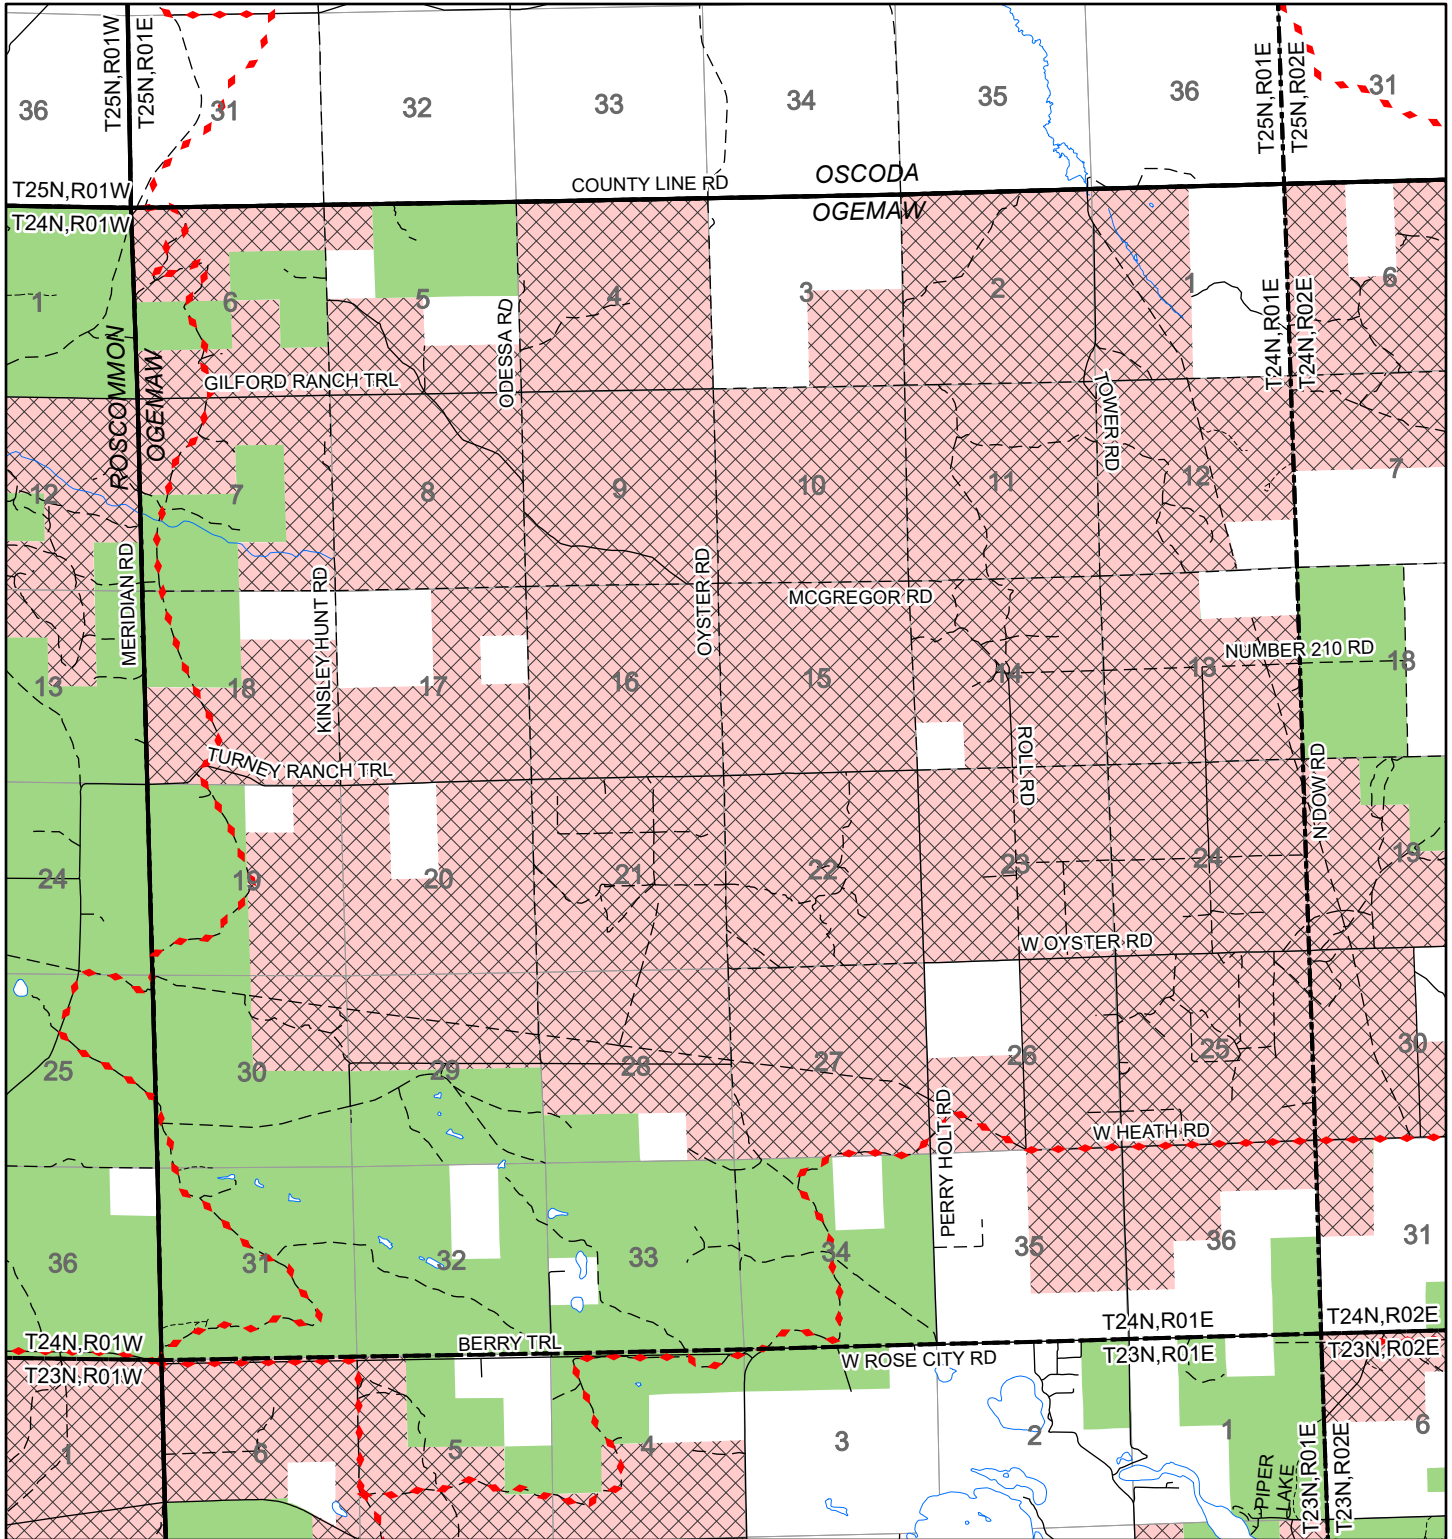

2022 Fuelwood Collection Map

T24N,R01E

OGEMAW CO.

- Open to Fuelwood Collection
- Open (Recently Closed Timber Sale)
- State land closed to fuelwood collection
- Snowmobile trail

Effective: April 1, 2022