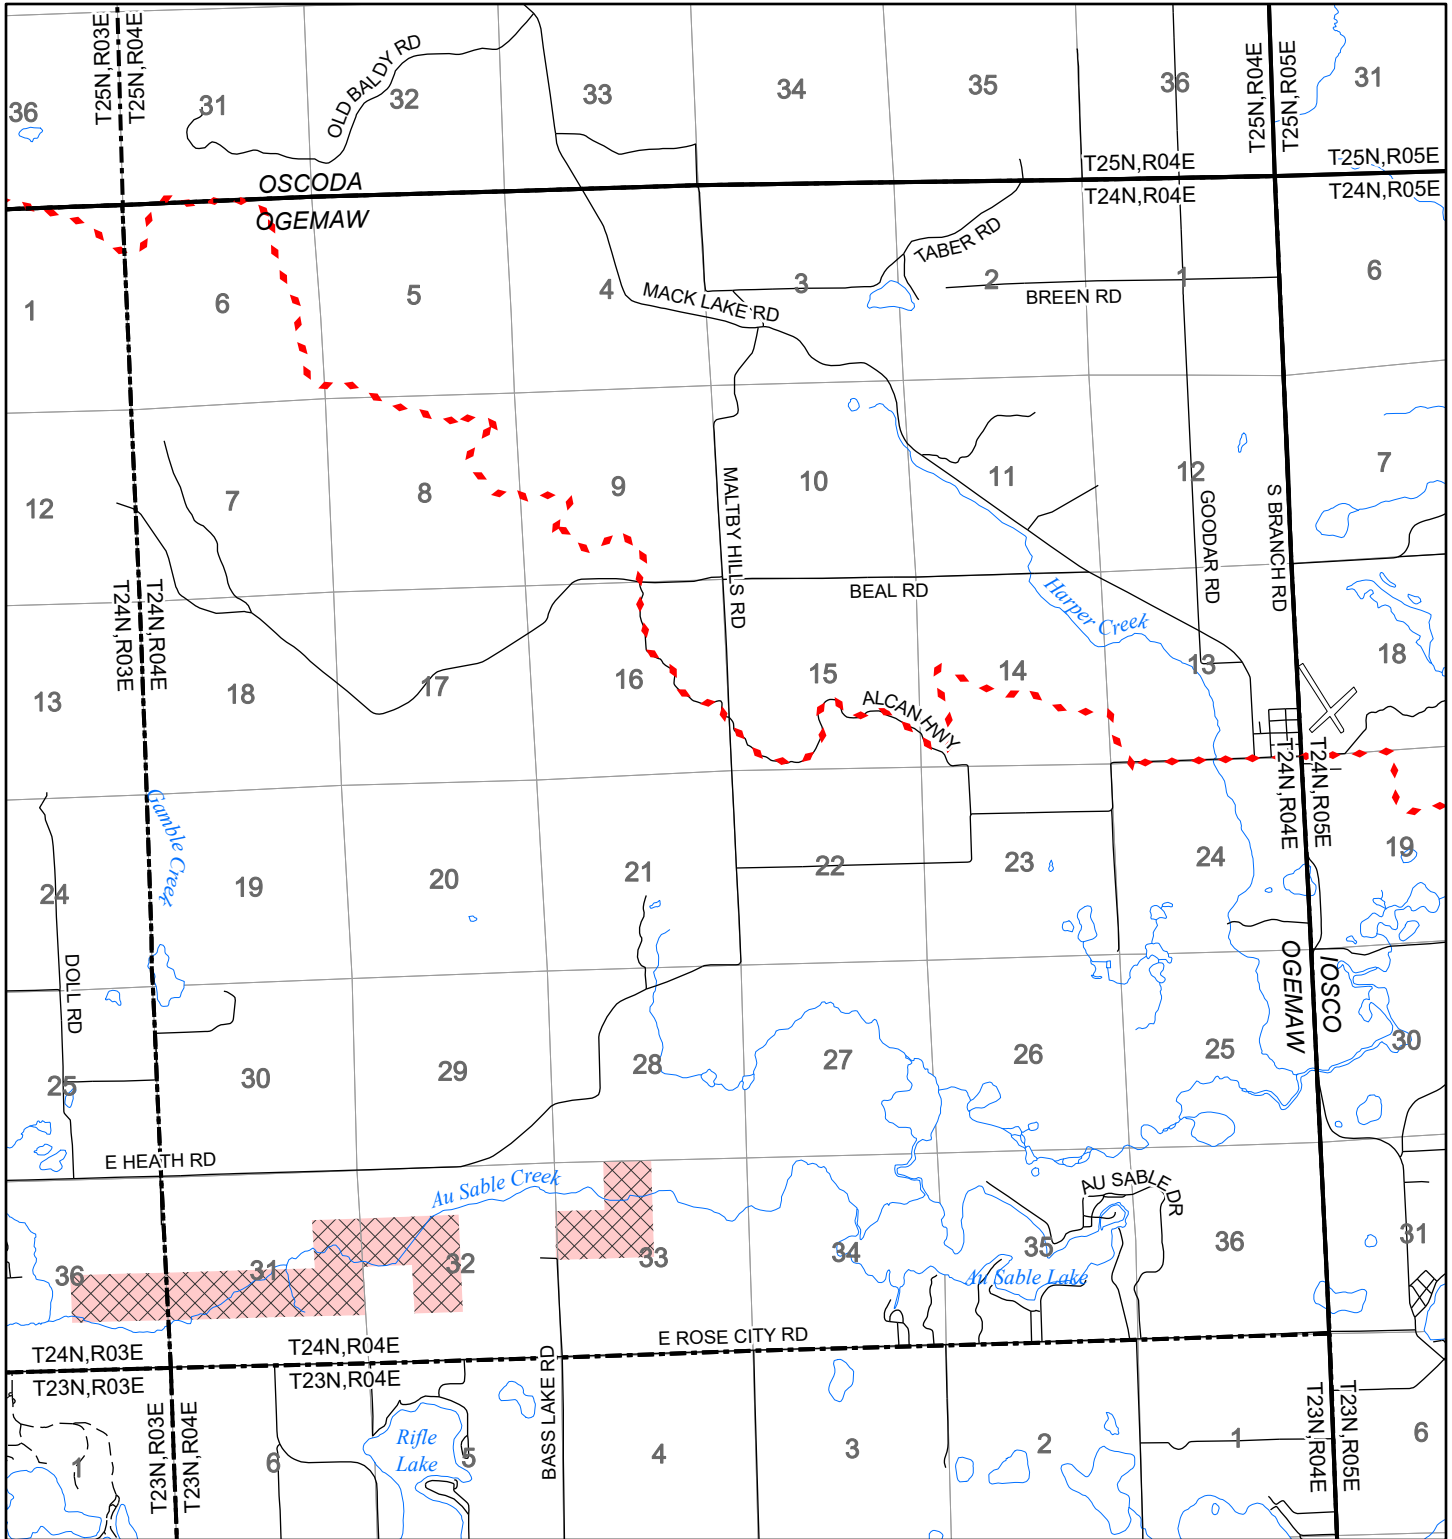

2022 Fuelwood Collection Map

T24N,R04E

OGEMAW CO.

- Open to Fuelwood Collection
- Open (Recently Closed Timber Sale)
- State land closed to fuelwood collection
- Snowmobile trail

Effective: April 1, 2022