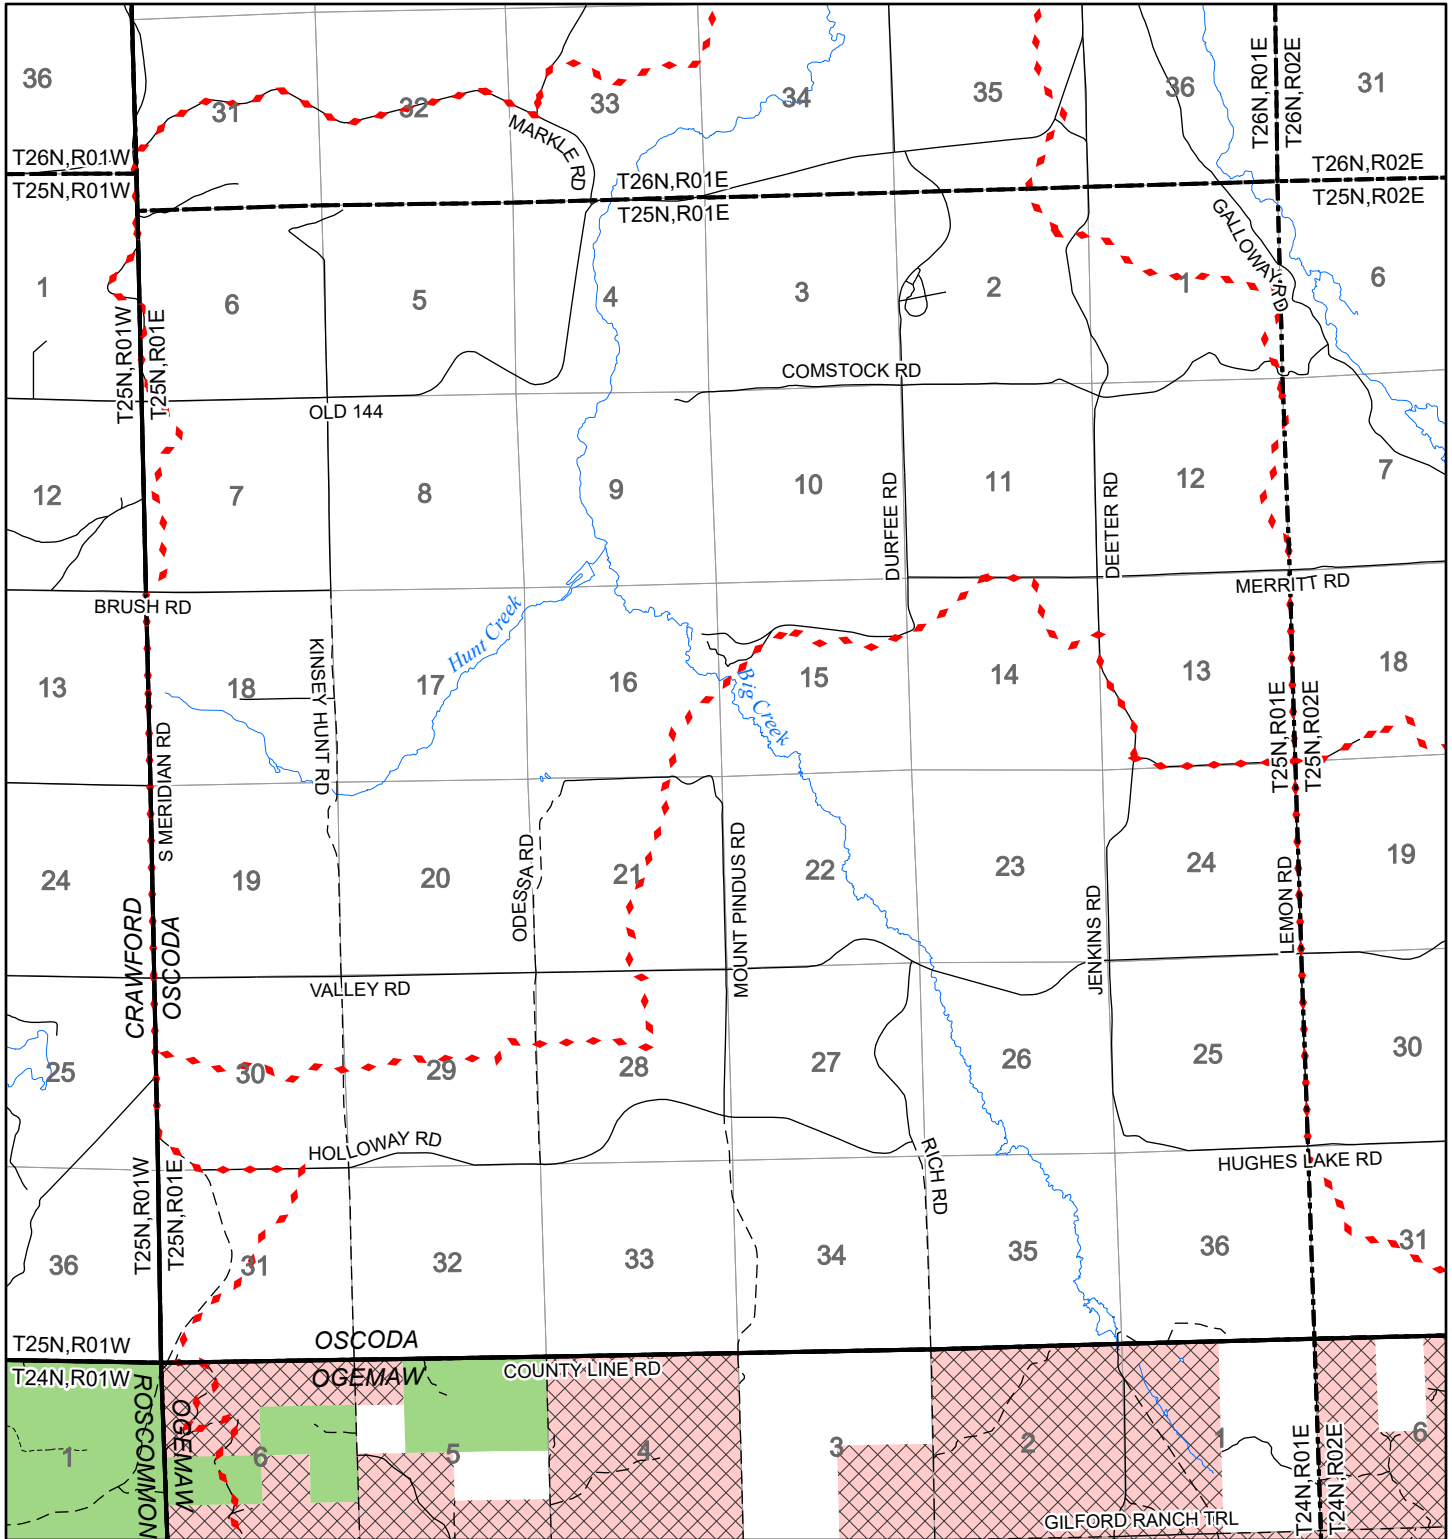

# 2022 Fuelwood Collection Map

## T25N,R01E

### OSCODA CO.

- Open to Fuelwood Collection
- Open (Recently Closed Timber Sale)
- State land closed to fuelwood collection
- Snowmobile trail

Effective: April 1, 2022