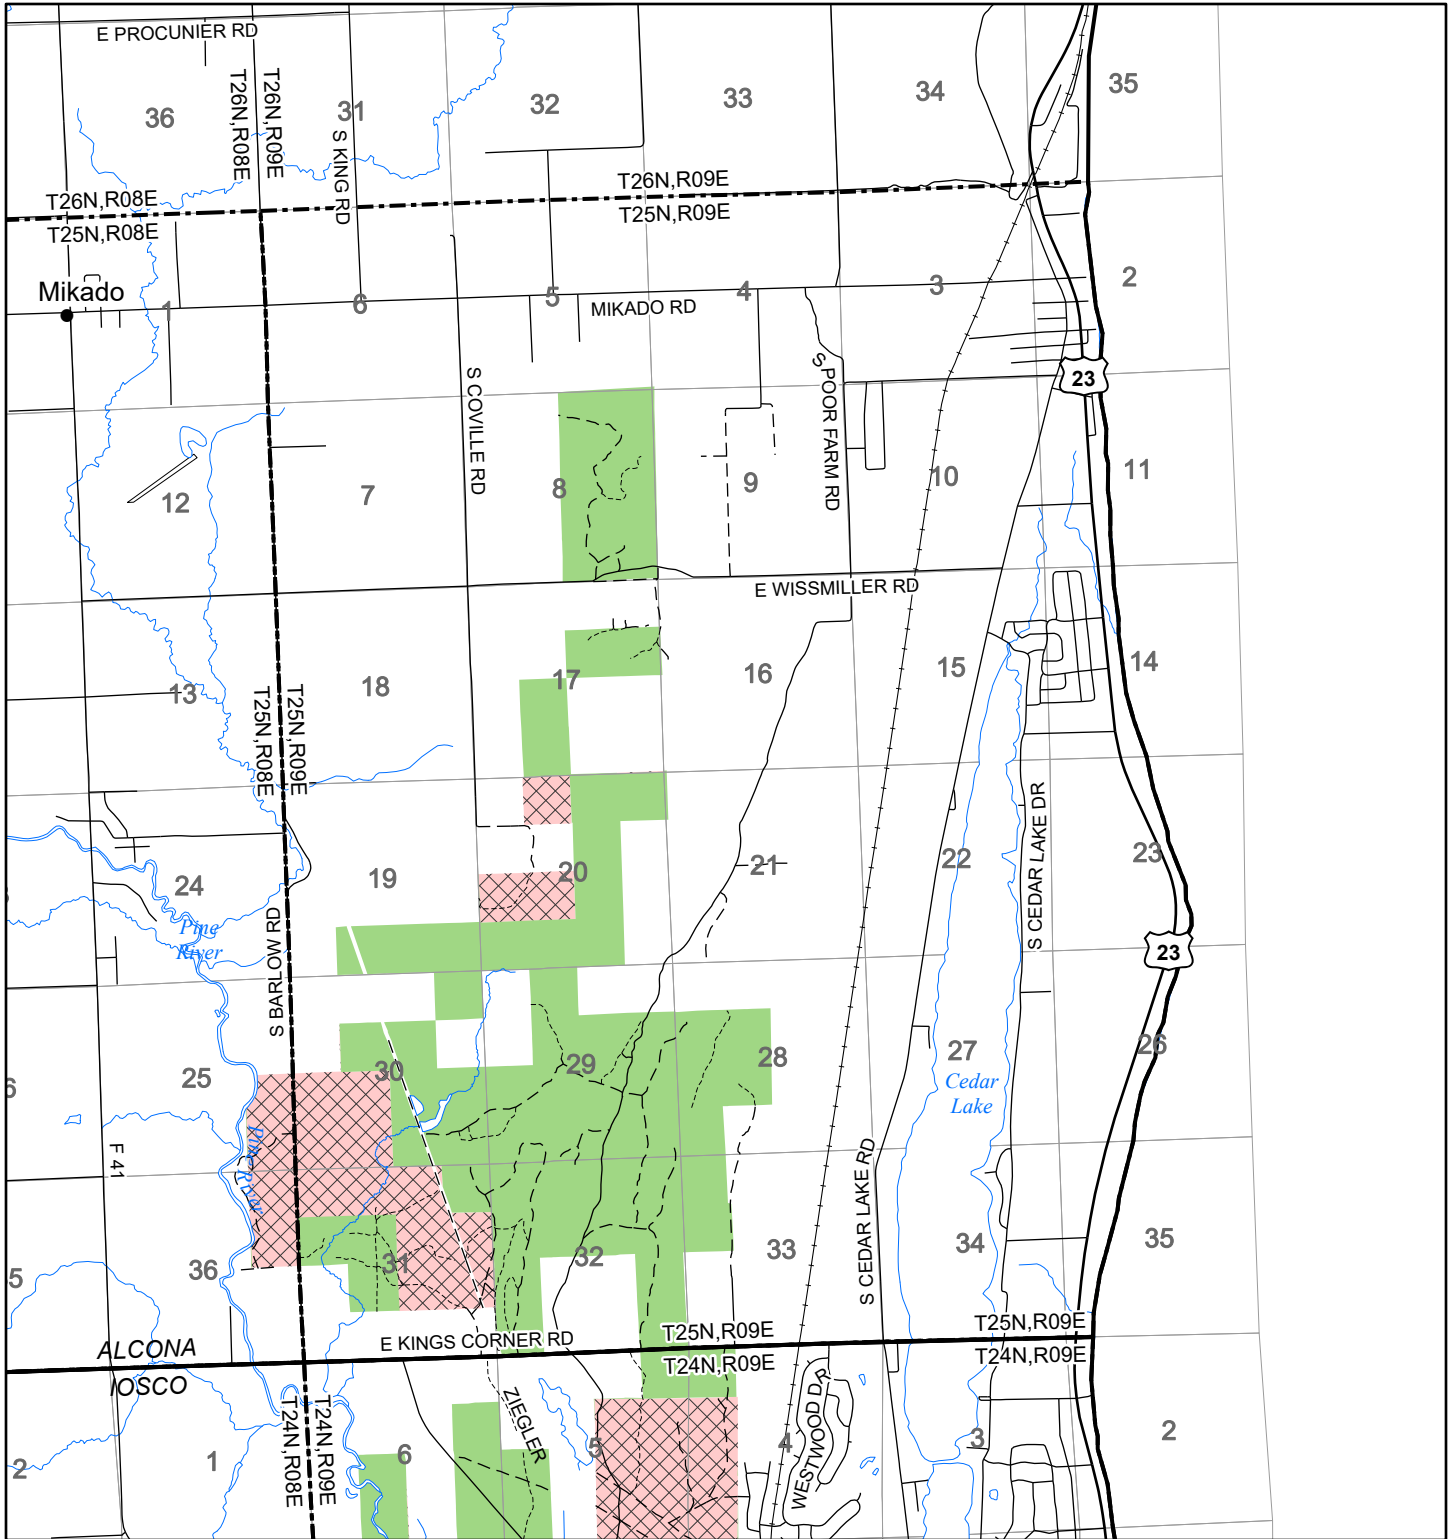

2022 Fuelwood Collection Map

T25N,R09E

ALCONA CO.

- Open to Fuelwood Collection
- Open (Recently Closed Timber Sale)
- State land closed to fuelwood collection
- Snowmobile trail

Effective: April 1, 2022