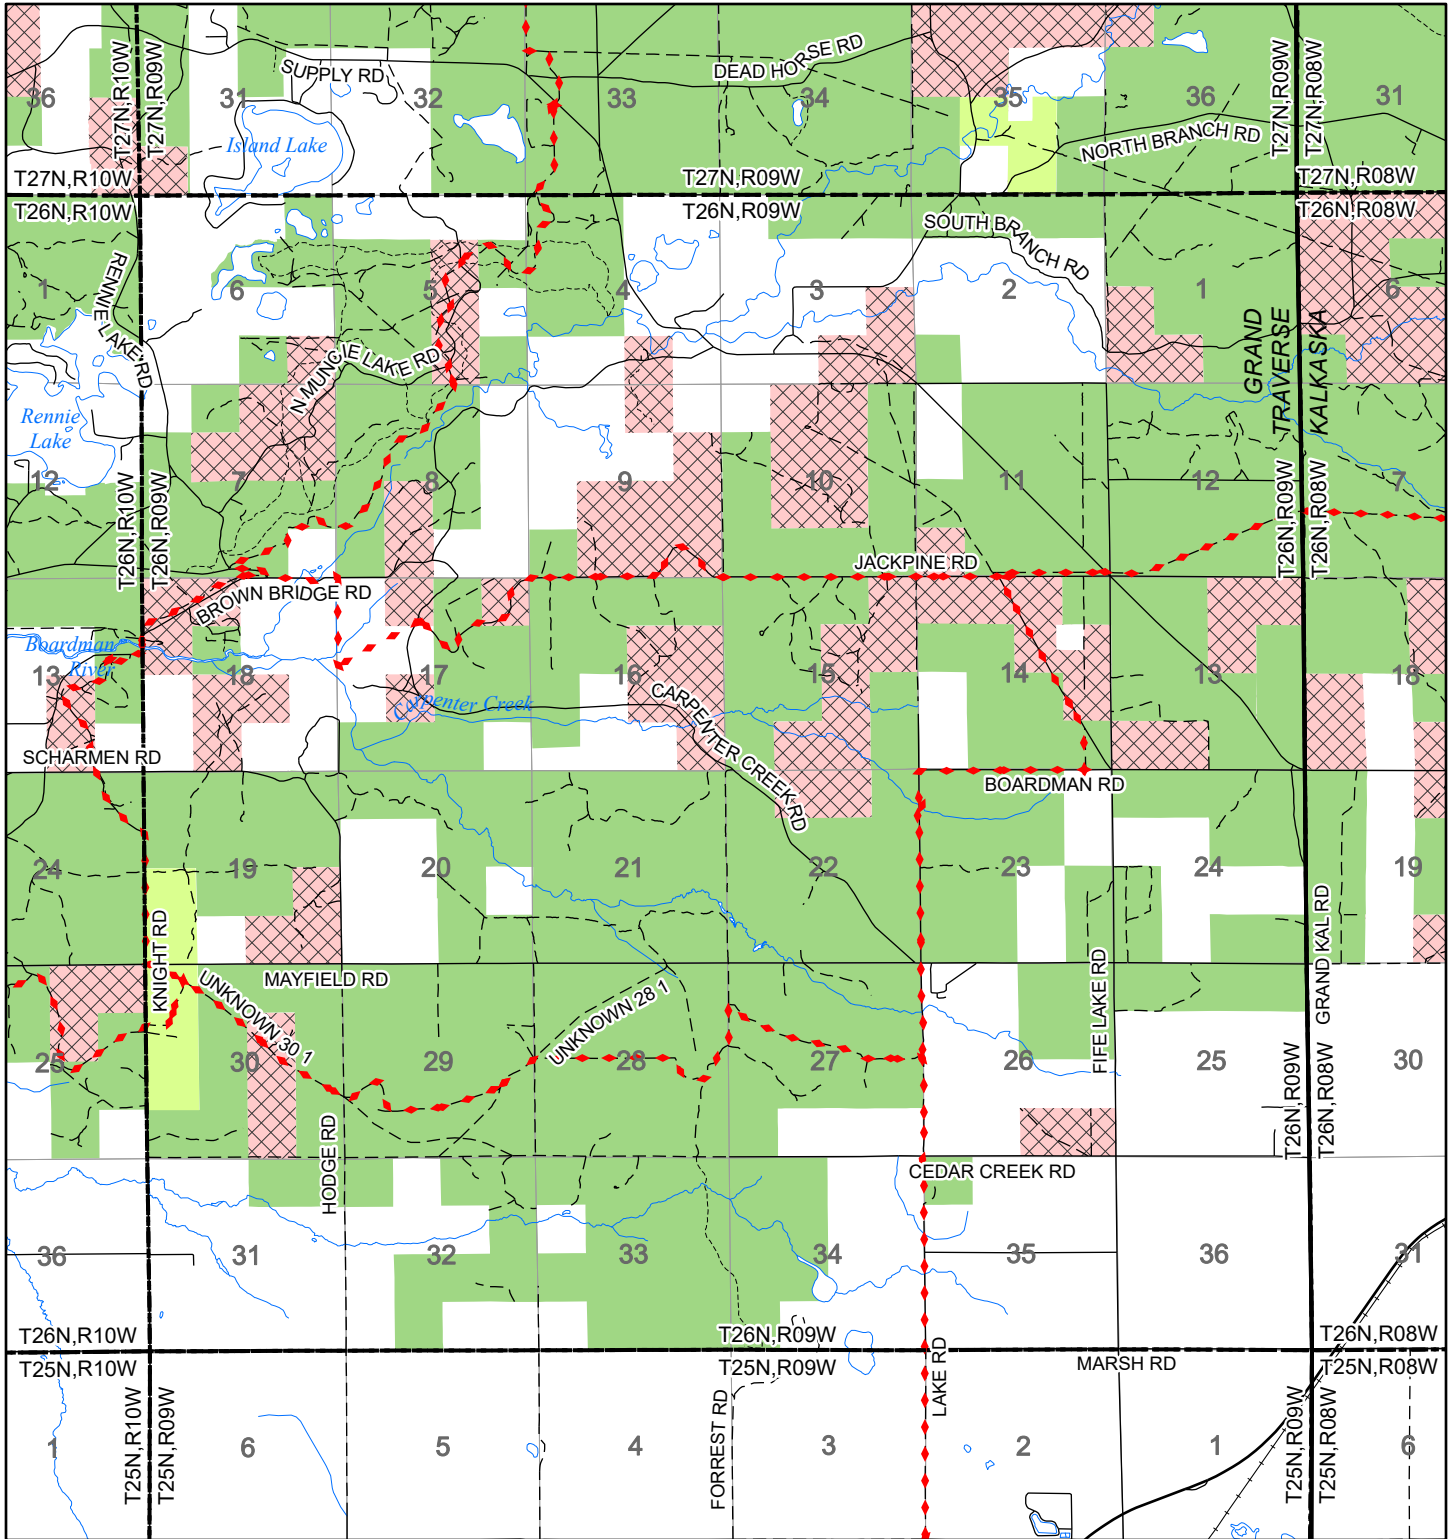

2022 Fuelwood Collection Map

T26N,R09W

GRAND TRAVERSE CO.

- Open to Fuelwood Collection
- Open (Recently Closed Timber Sale)
- State land closed to fuelwood collection
- Snowmobile trail

Effective: April 1, 2022