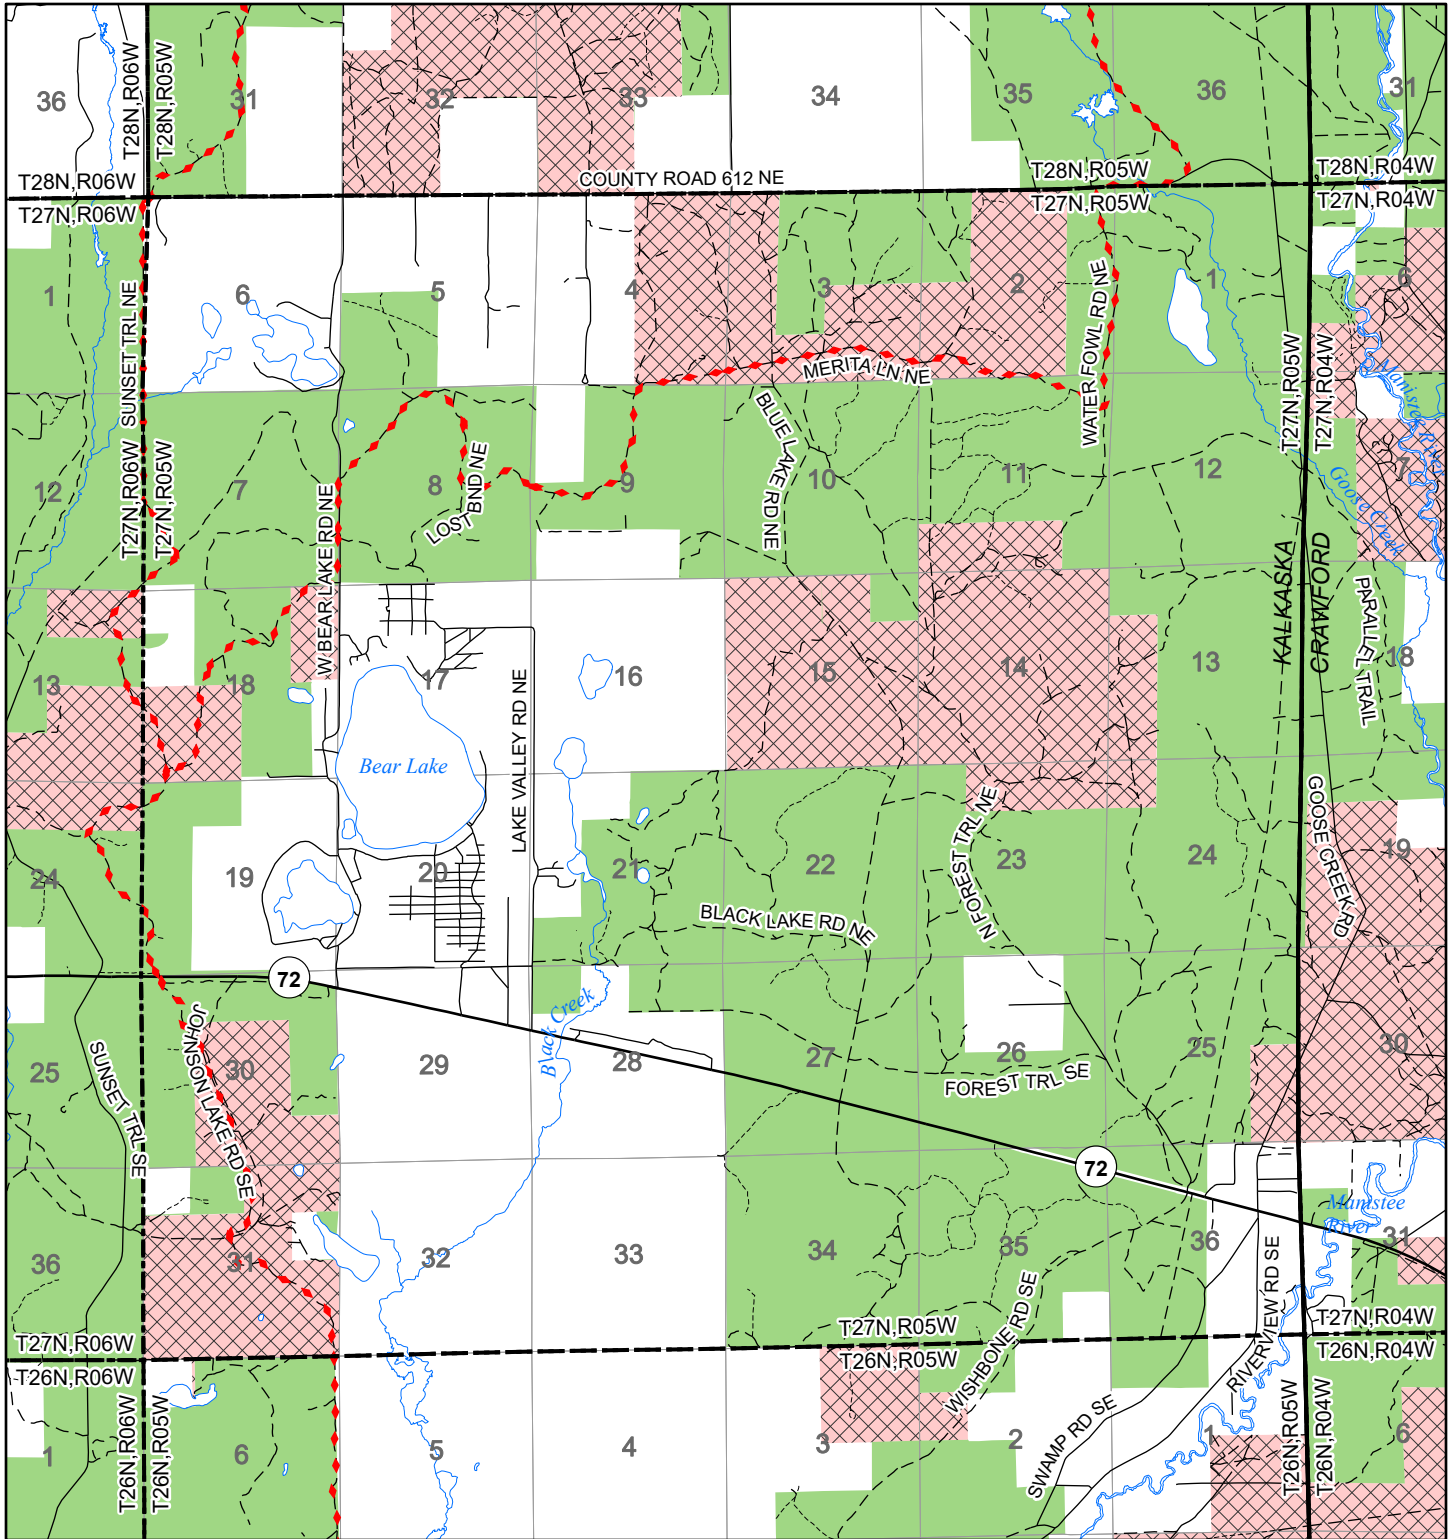

2022 Fuelwood Collection Map

T27N,R05W

KALKASKA CO.

- Open to Fuelwood Collection
- Open (Recently Closed Timber Sale)
- State land closed to fuelwood collection
- Snowmobile trail

Effective: April 1, 2022