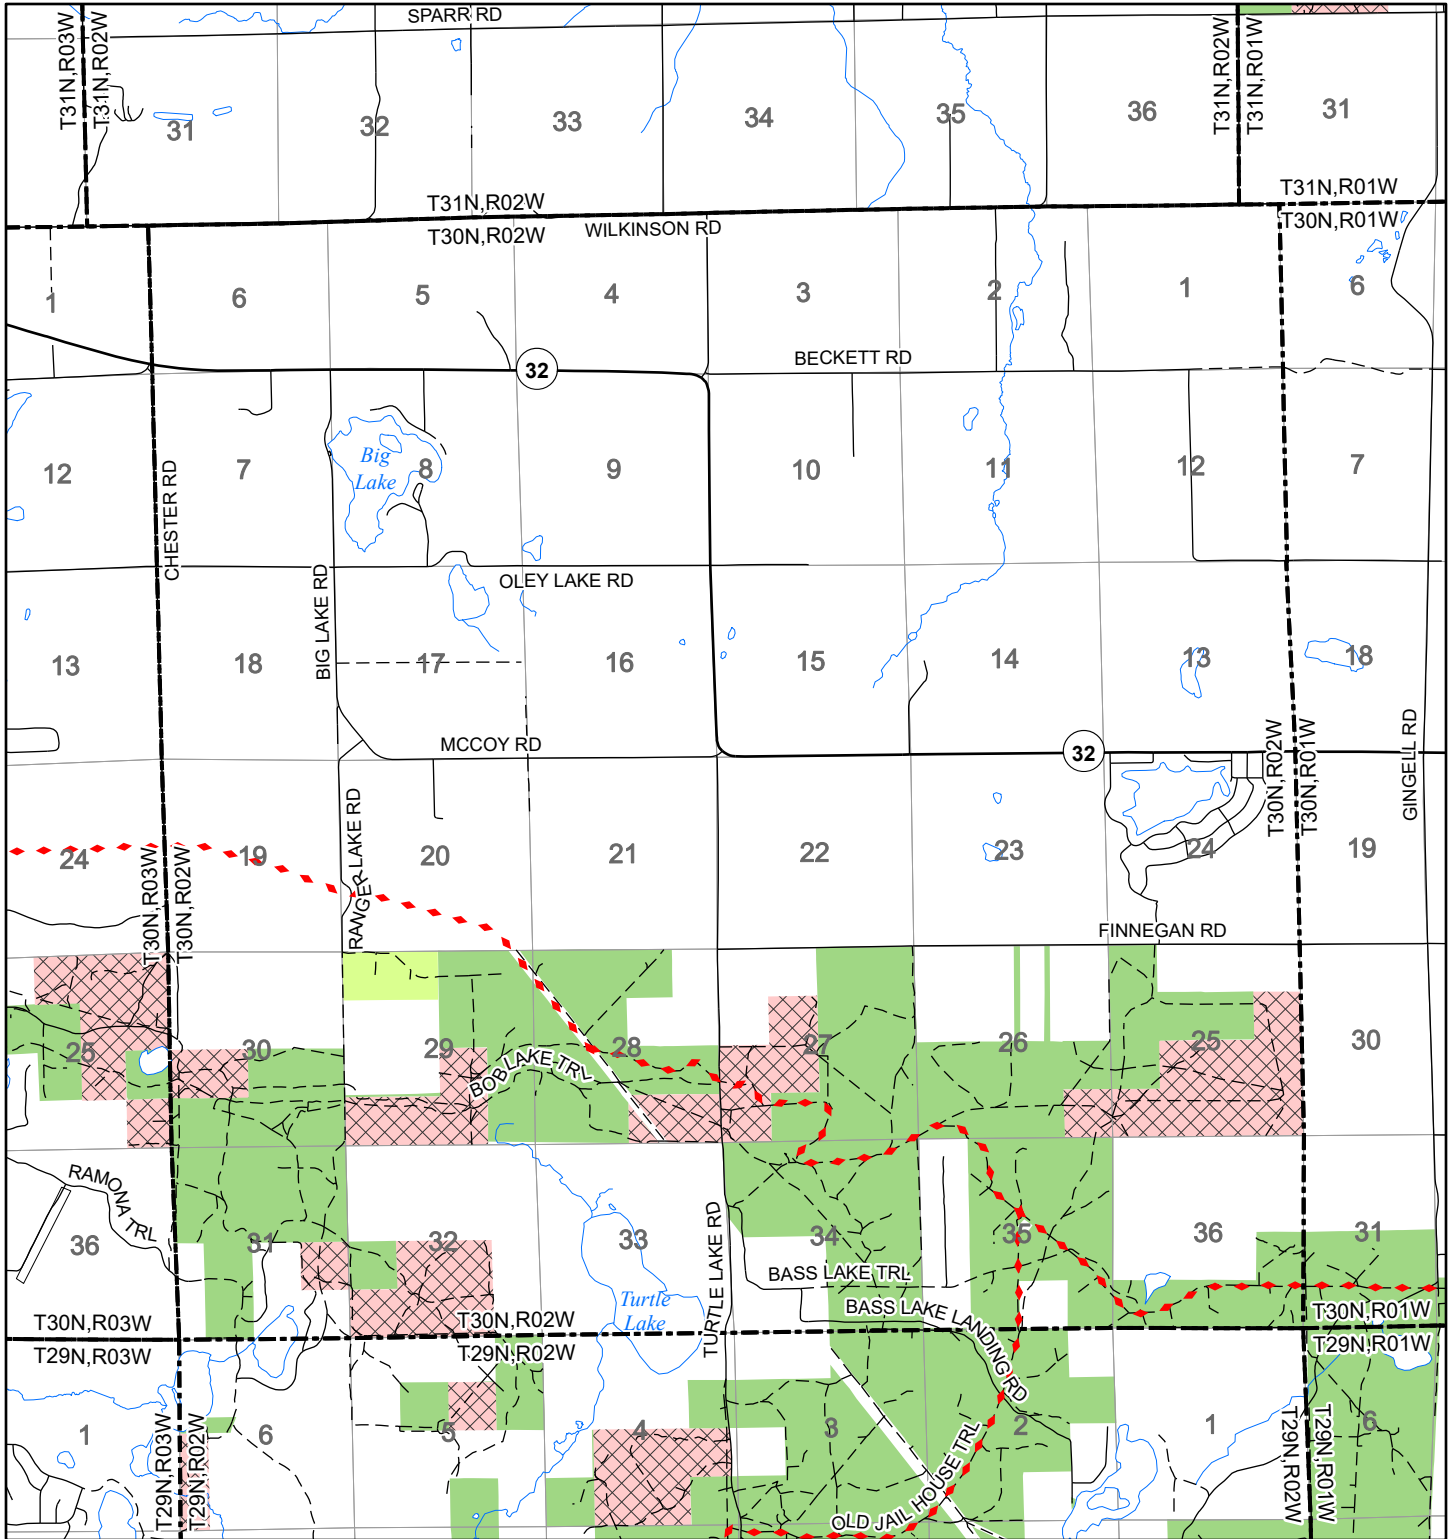

# 2022 Fuelwood Collection Map

## T30N,R02W

### OTSEGO CO.

- Open to Fuelwood Collection
- Open (Recently Closed Timber Sale)
- State land closed to fuelwood collection
- Snowmobile trail

Effective: April 1, 2022