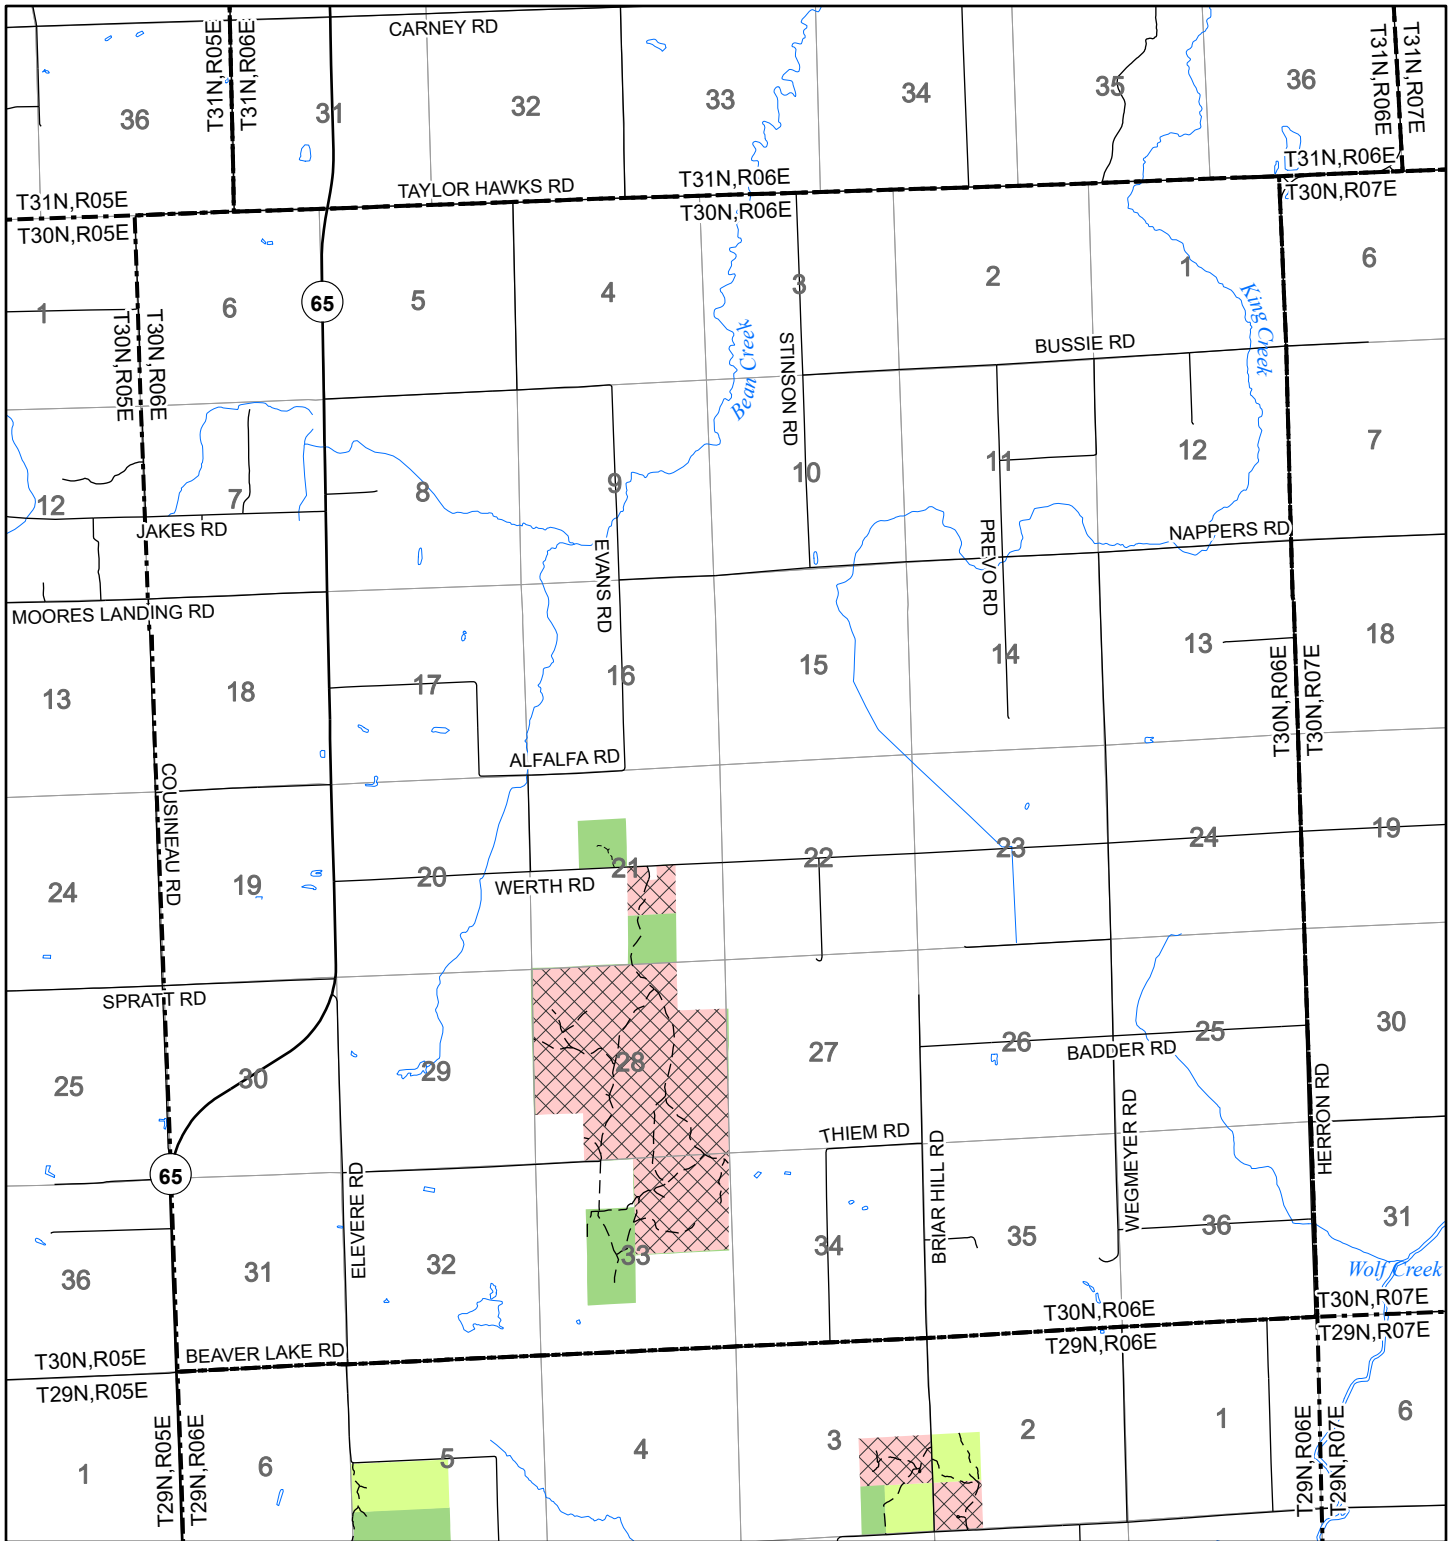

2022 Fuelwood Collection Map

T30N,R06E

ALPENA CO.

- Open to Fuelwood Collection
- Open (Recently Closed Timber Sale)
- State land closed to fuelwood collection
- Snowmobile trail

Effective: April 1, 2022