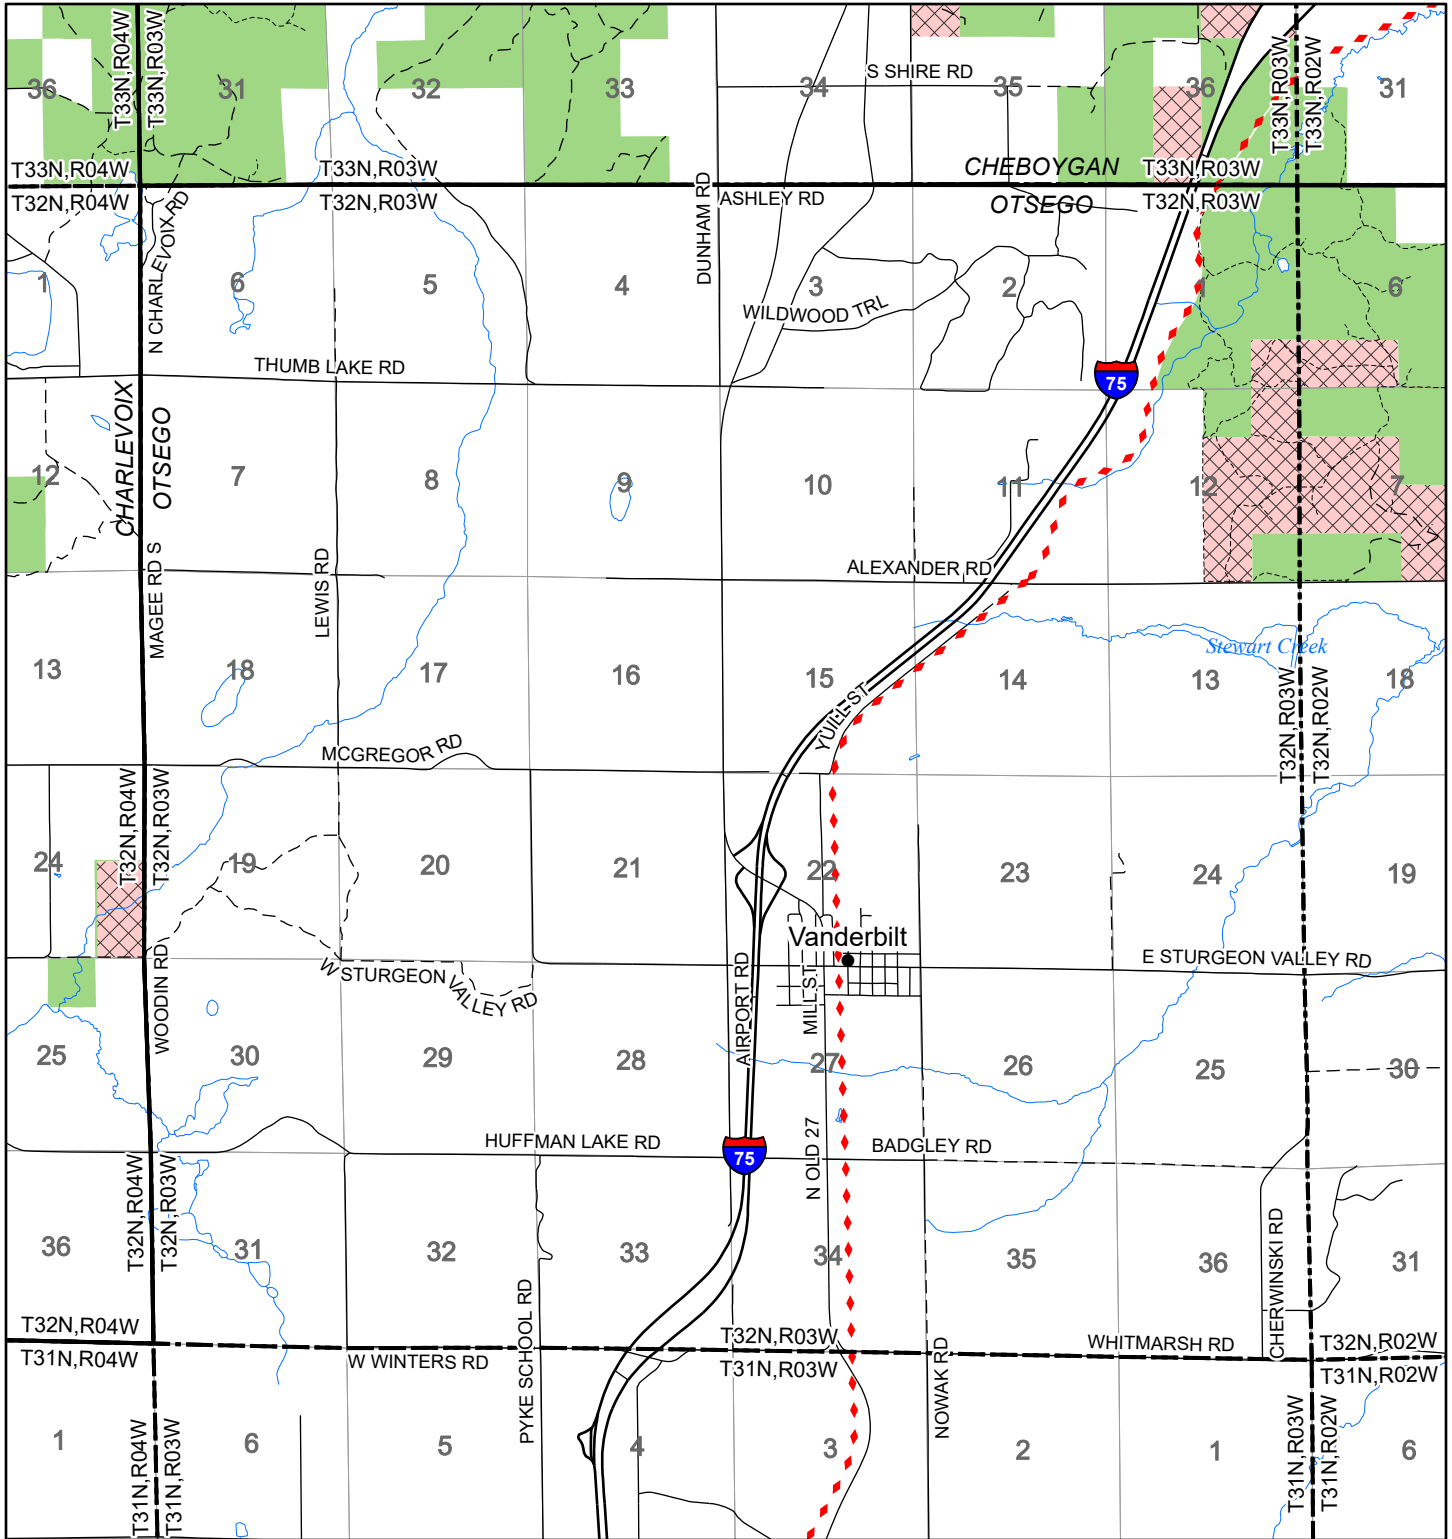

2022 Fuelwood Collection Map

T32N,R03W

OTSEGO CO.

- Open to Fuelwood Collection
- Open (Recently Closed Timber Sale)
- State land closed to fuelwood collection
- Snowmobile trail

Effective: April 1, 2022