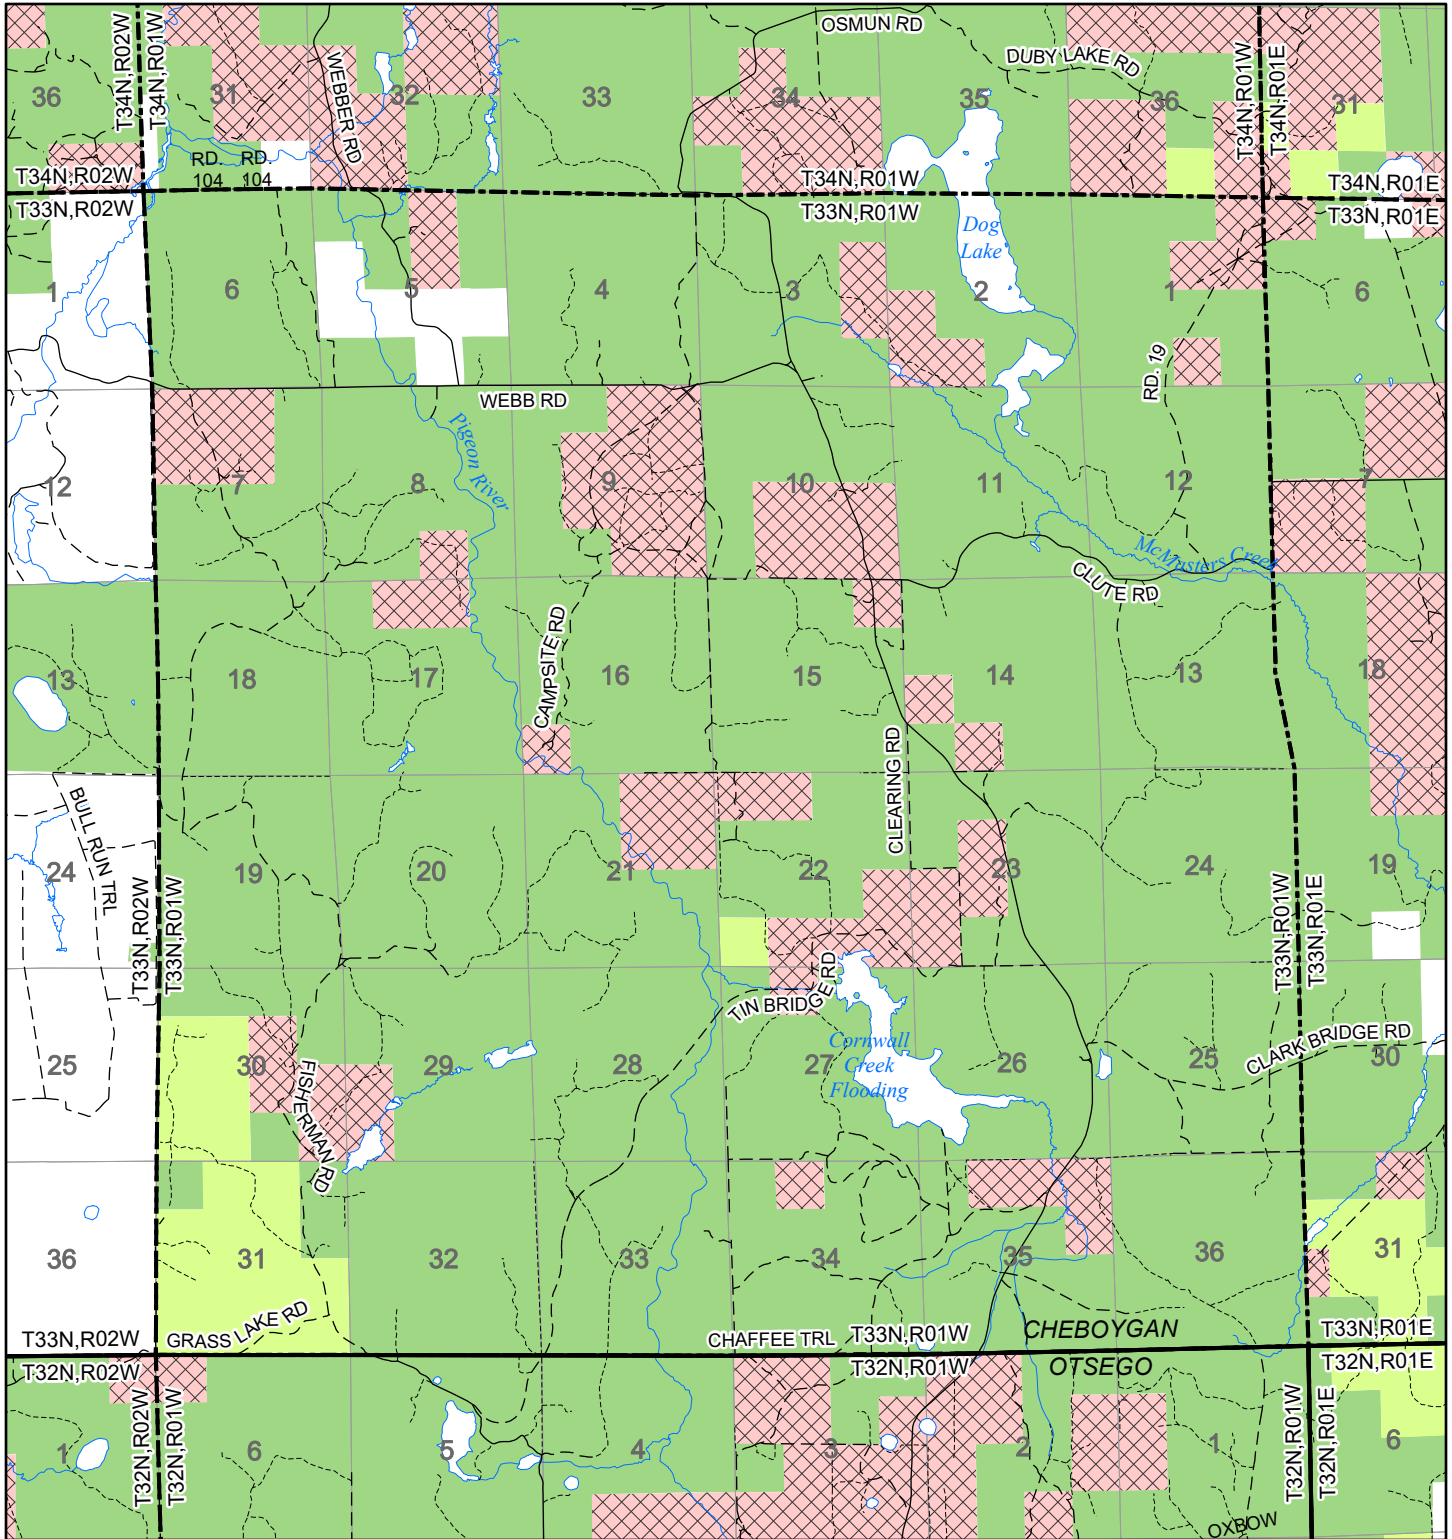

2022 Fuelwood Collection Map

T33N,R01W

CHEBOYGAN CO.

- Open to Fuelwood Collection
- Open (Recently Closed Timber Sale)
- State land closed to fuelwood collection
- Snowmobile trail

Effective: April 1, 2022