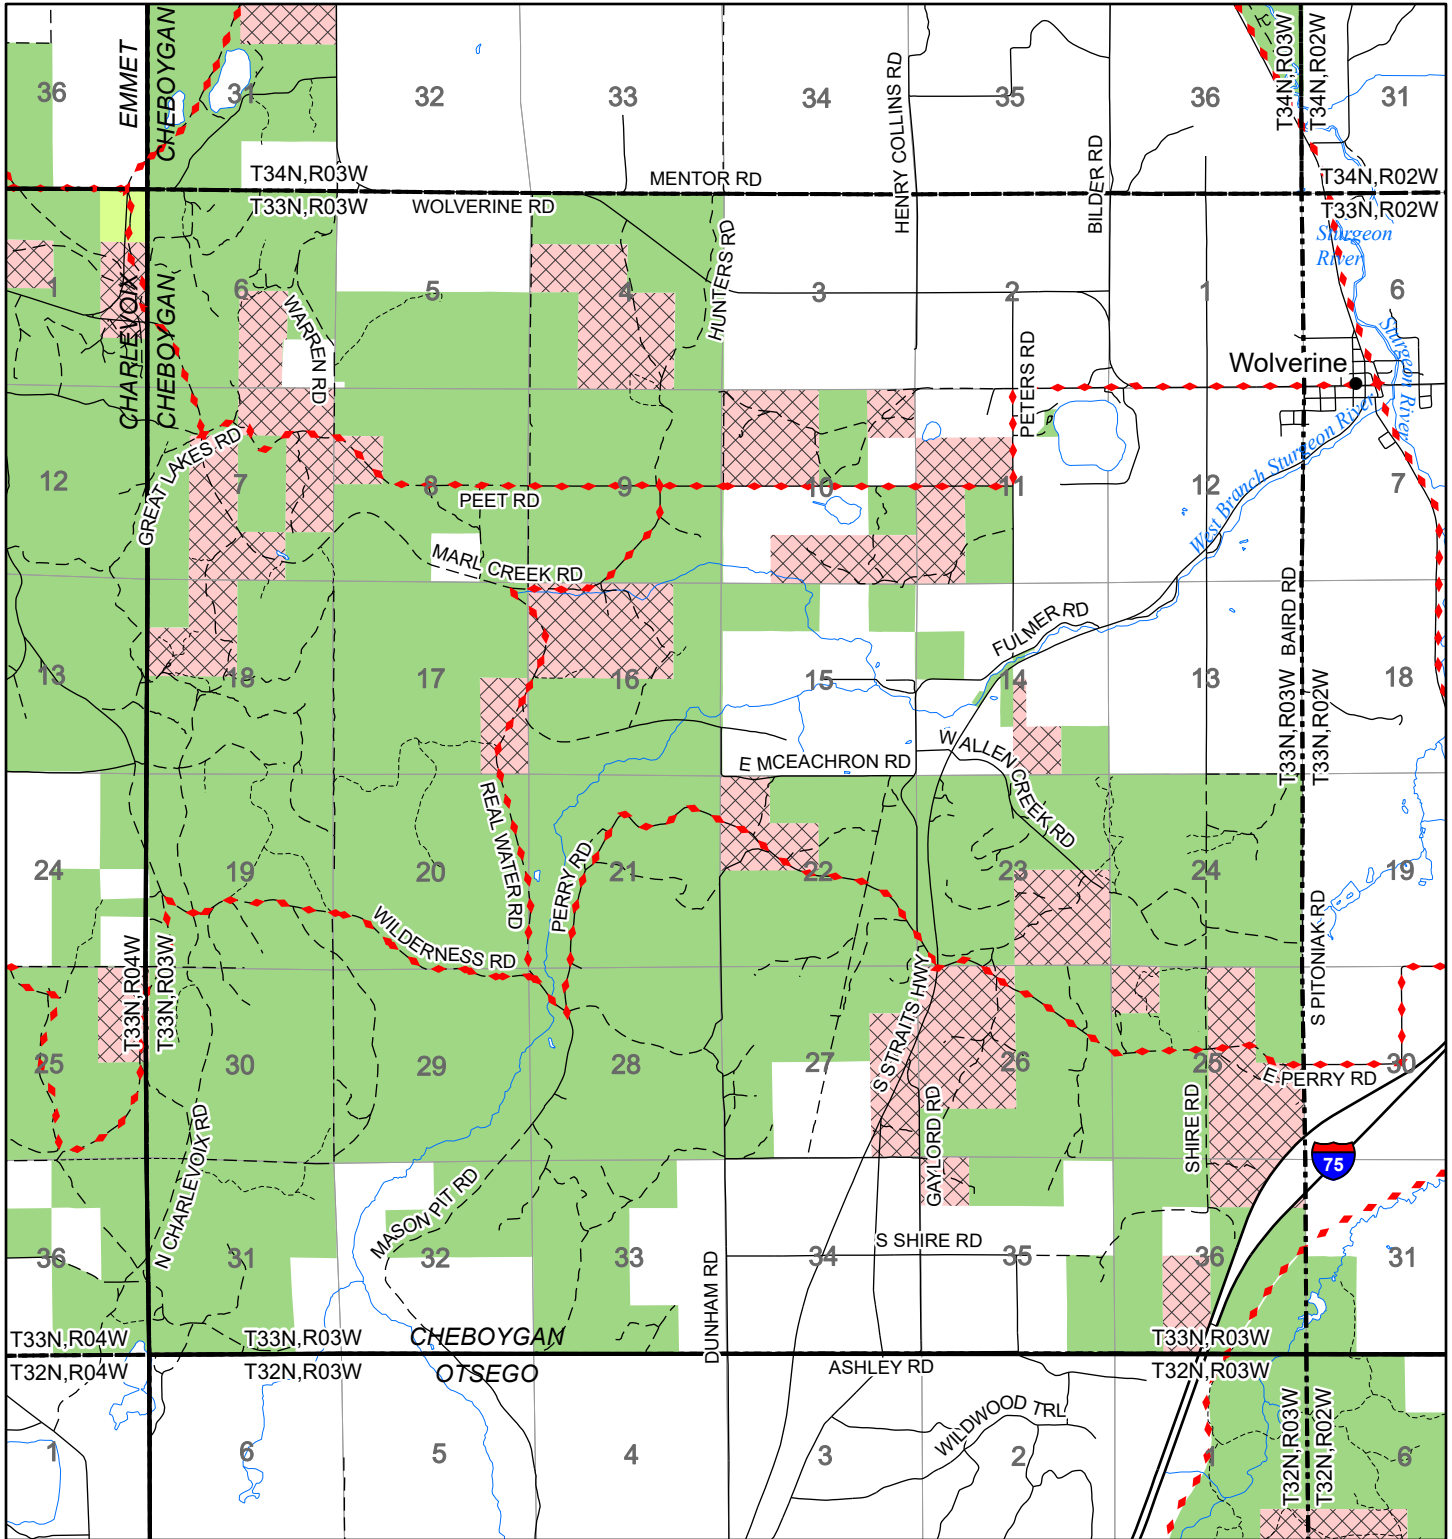

2022 Fuelwood Collection Map

T33N,R03W

CHEBOYGAN CO.

- Open to Fuelwood Collection
- Open (Recently Closed Timber Sale)
- State land closed to fuelwood collection
- Snowmobile trail

Effective: April 1, 2022