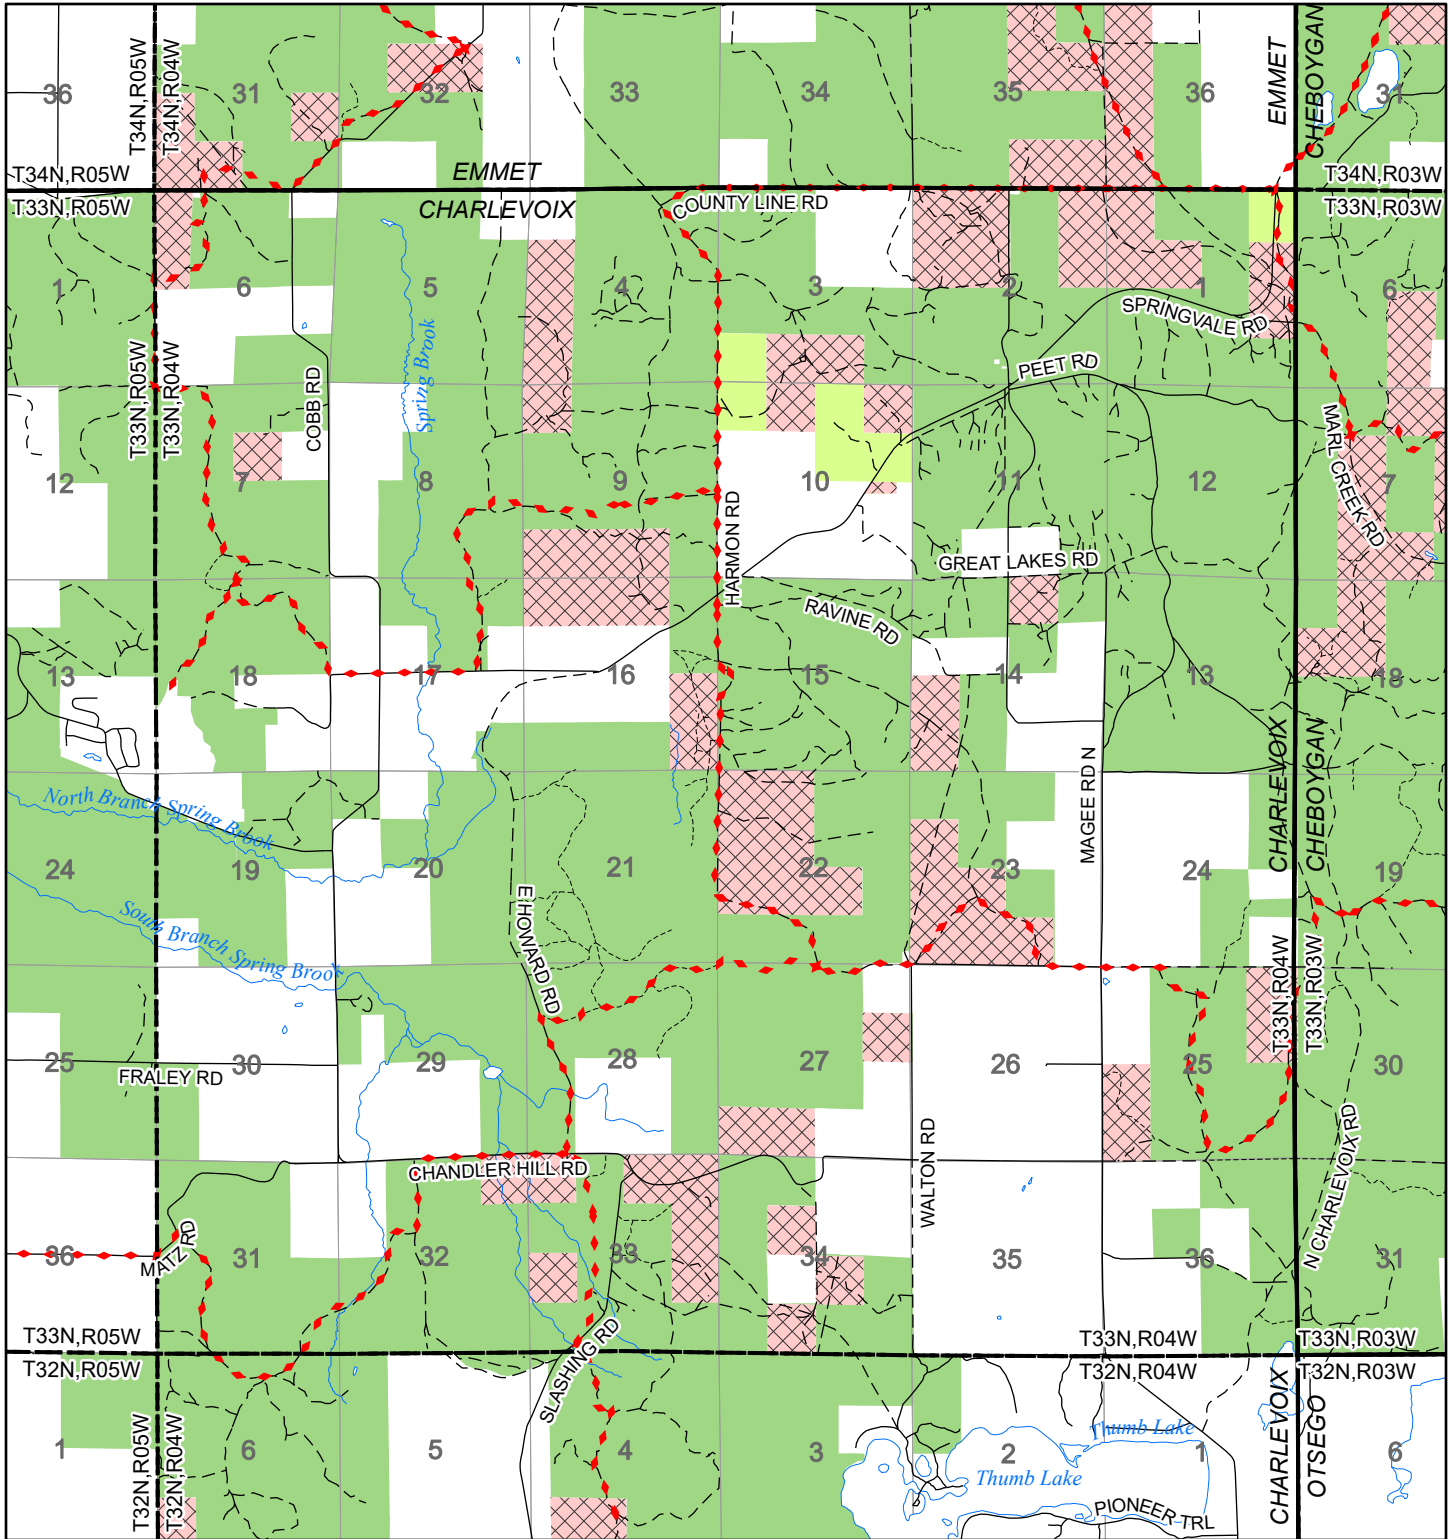

2022 Fuelwood Collection Map

T33N,R04W

CHARLEVOIX CO.

- Open to Fuelwood Collection
- Open (Recently Closed Timber Sale)
- State land closed to fuelwood collection
- Snowmobile trail

Effective: April 1, 2022