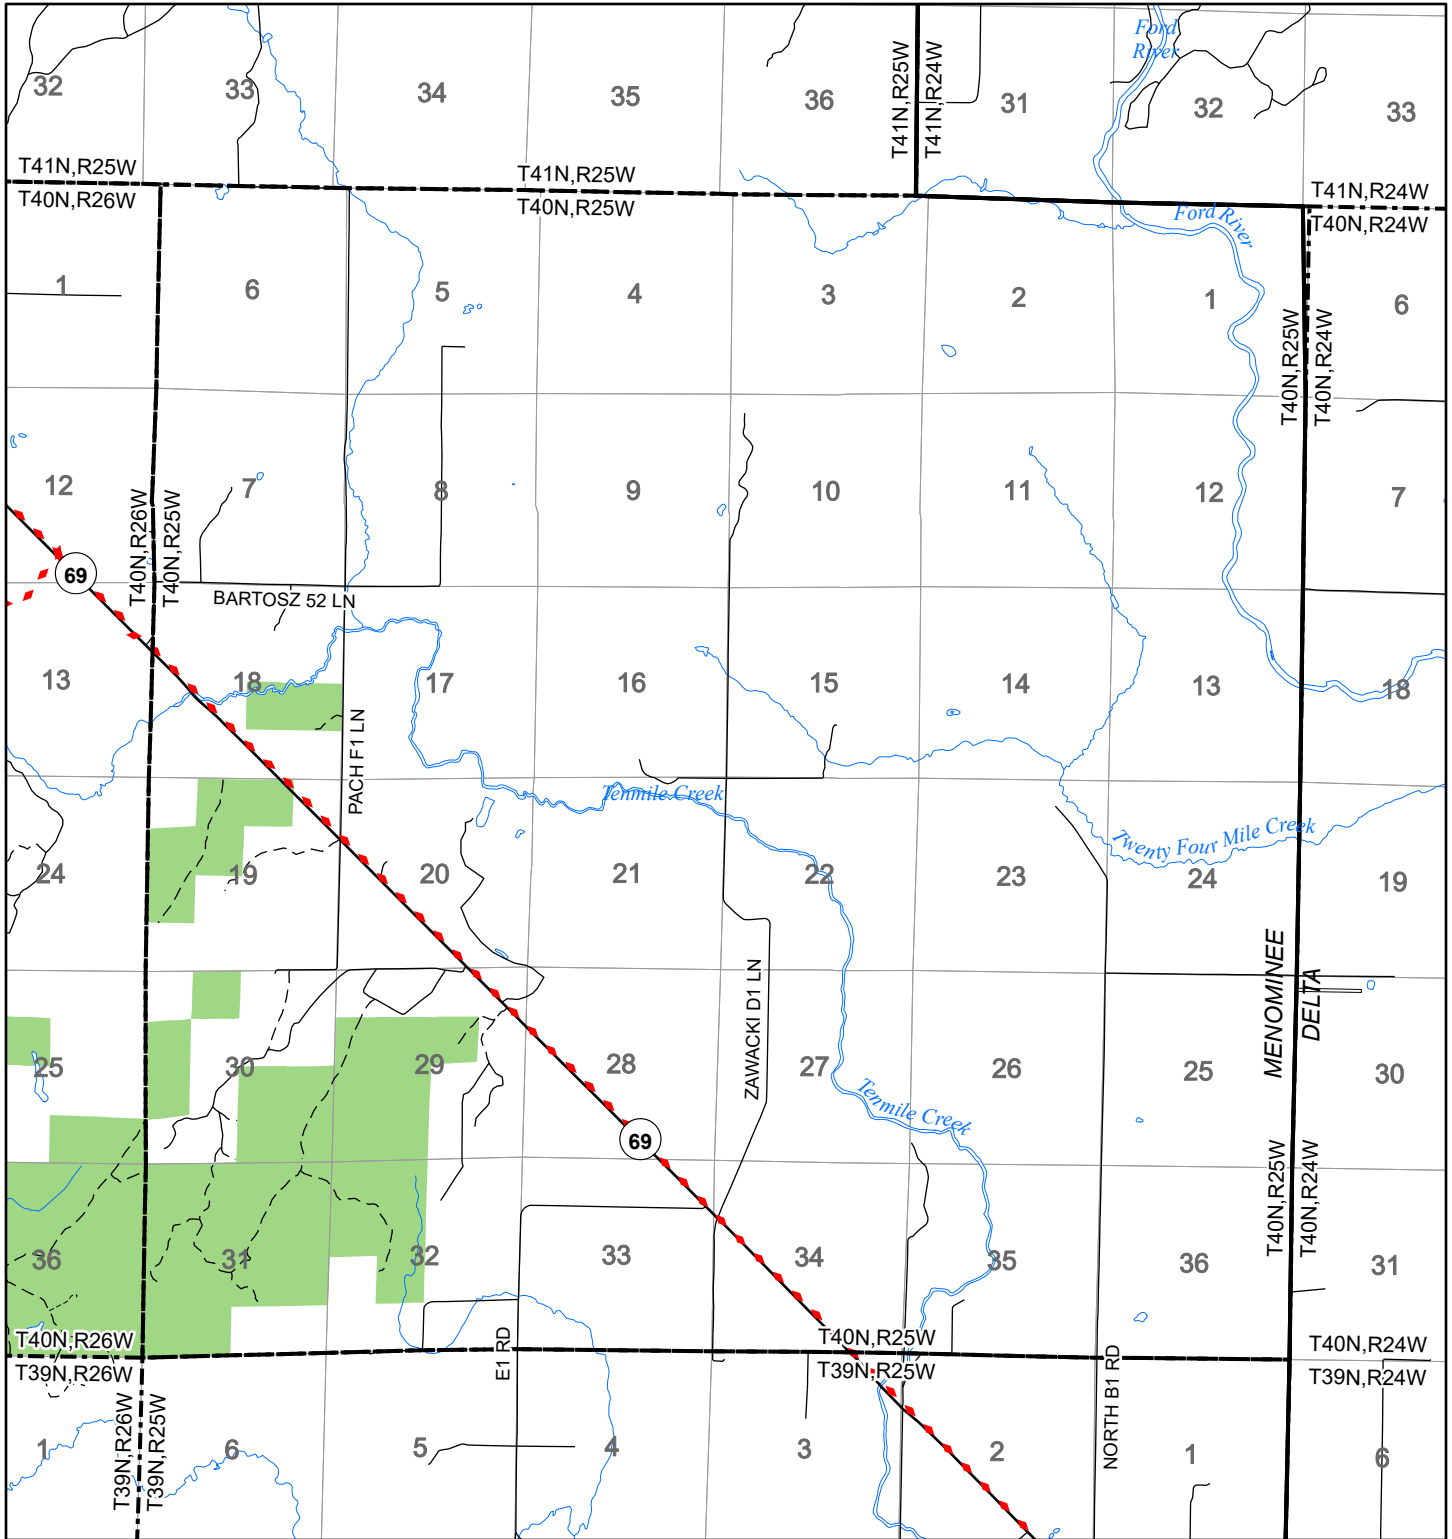

2022 Fuelwood Collection Map

T40N,R25W

MENONIMEE CO.

- Open to Fuelwood Collection
- Open (Recently Closed Timber Sale)
- State land closed to fuelwood collection
- Snowmobile trail

Effective: April 1, 2022