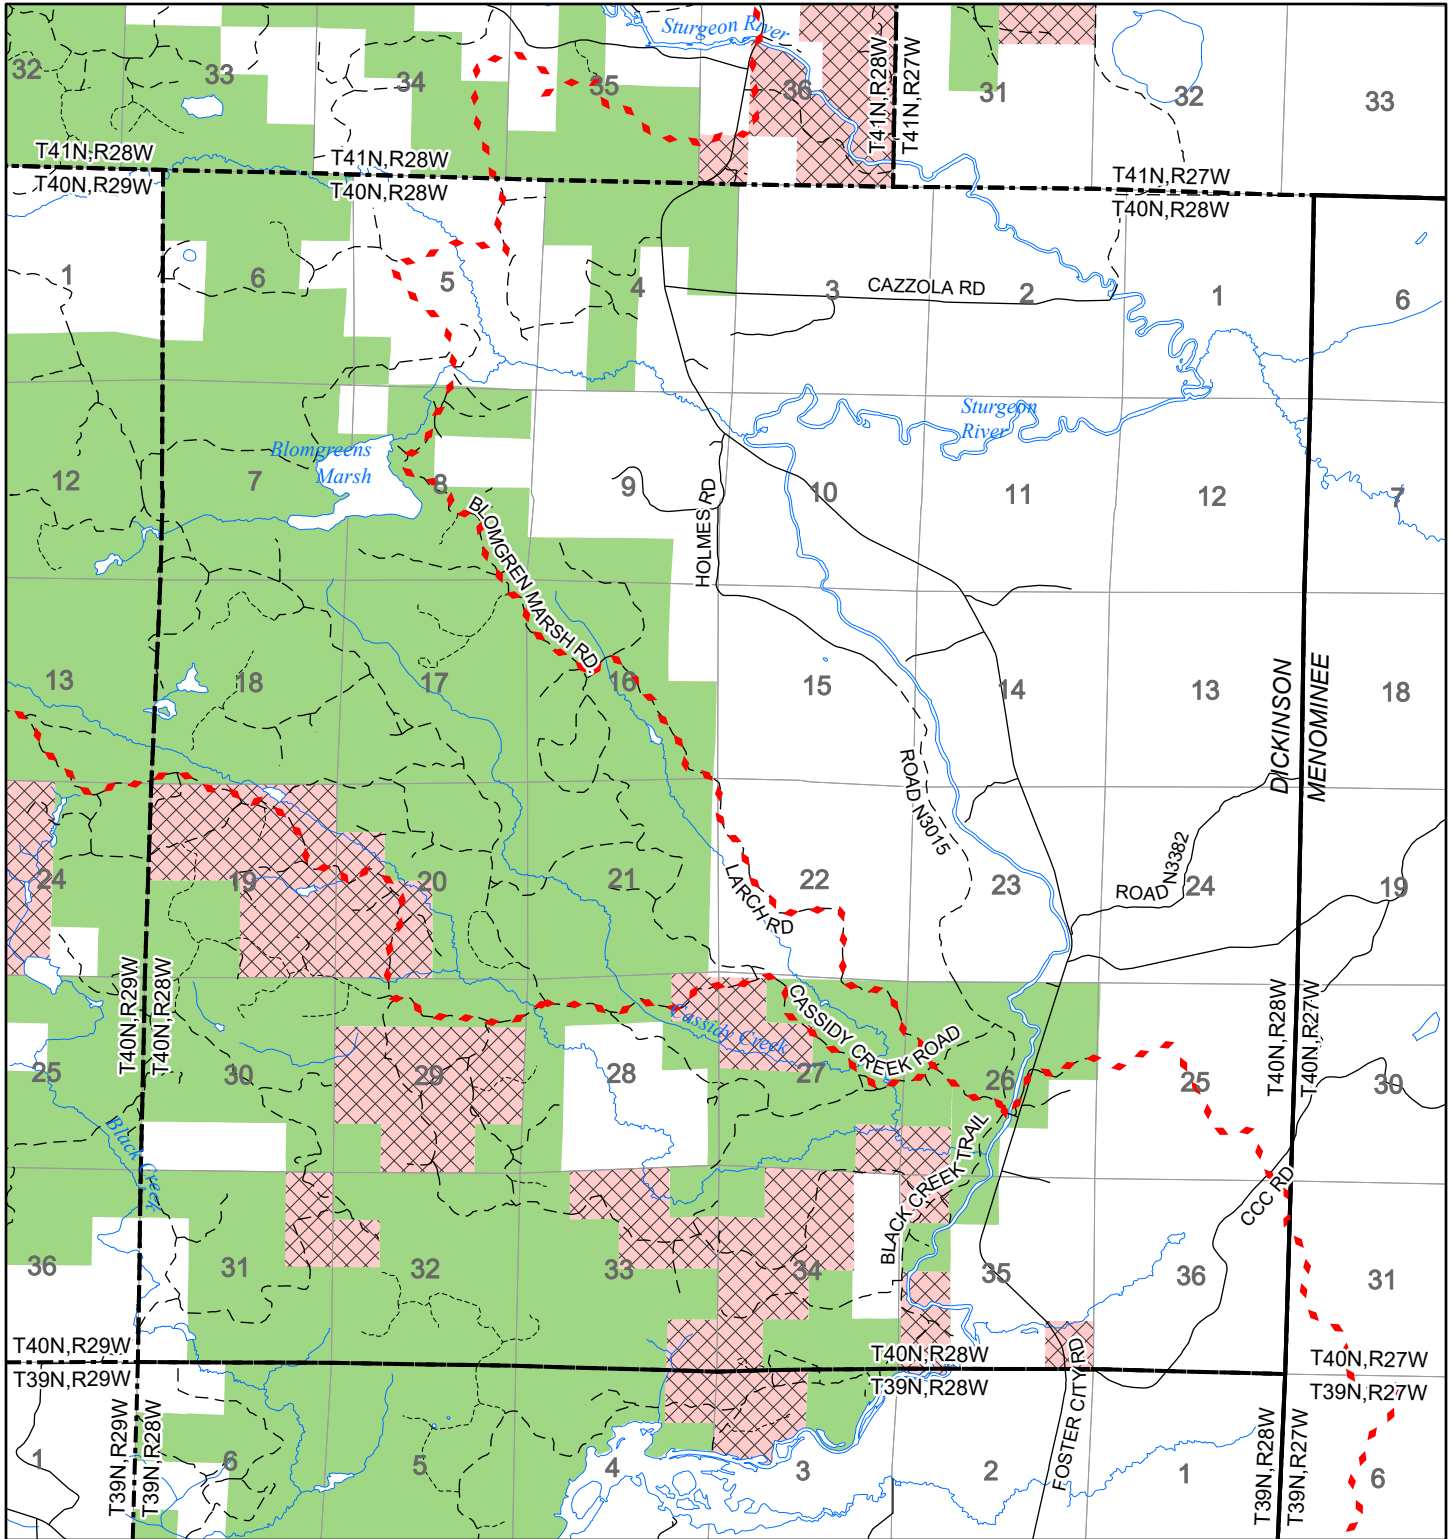

2022 Fuelwood Collection Map

T40N,R28W

DICKINSON CO.

- Open to Fuelwood Collection
- Open (Recently Closed Timber Sale)
- State land closed to fuelwood collection
- Snowmobile trail

Effective: April 1, 2022