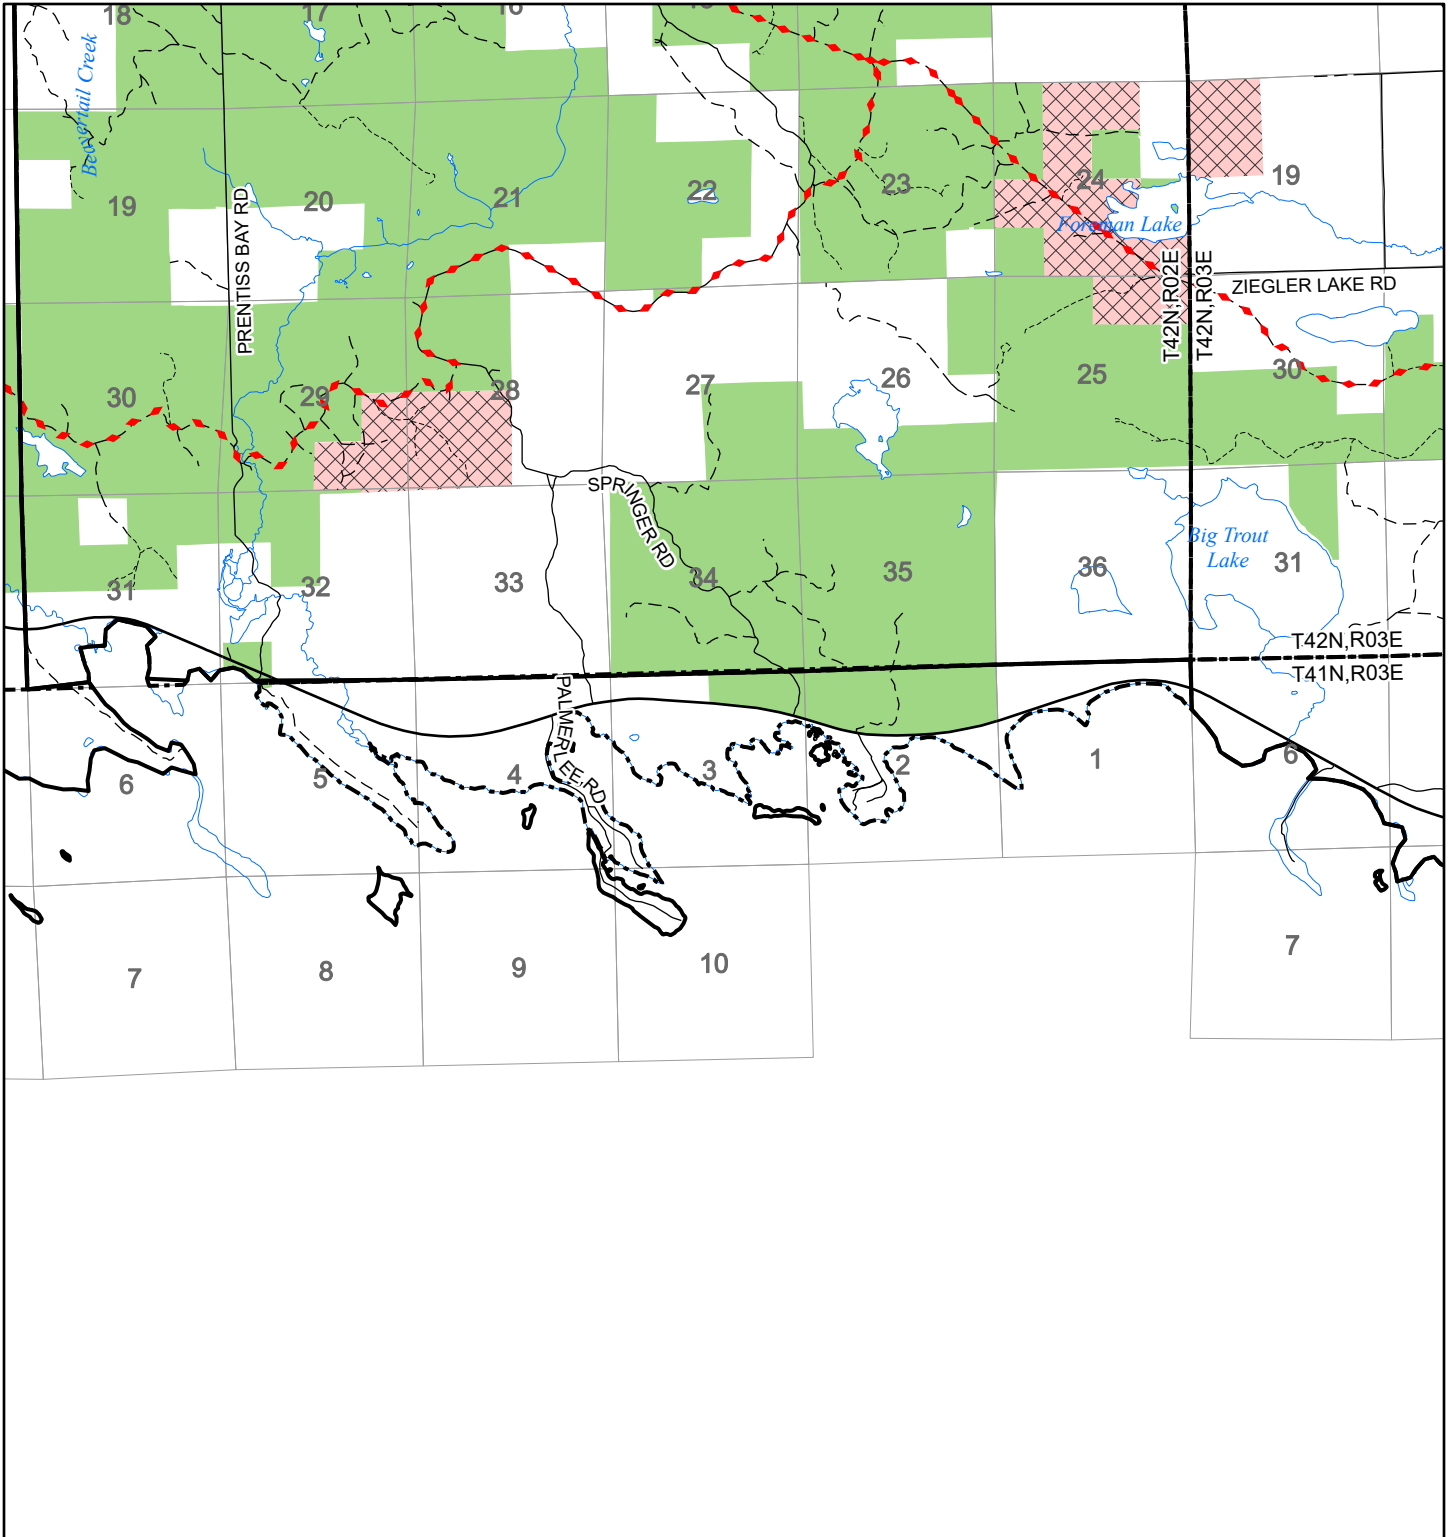

# 2022 Fuelwood Collection Map

## T41N,R02E

### MACKINAC CO.

- Open to Fuelwood Collection
- Open (Recently Closed Timber Sale)
- State land closed to fuelwood collection
- Snowmobile trail

Effective: April 1, 2022