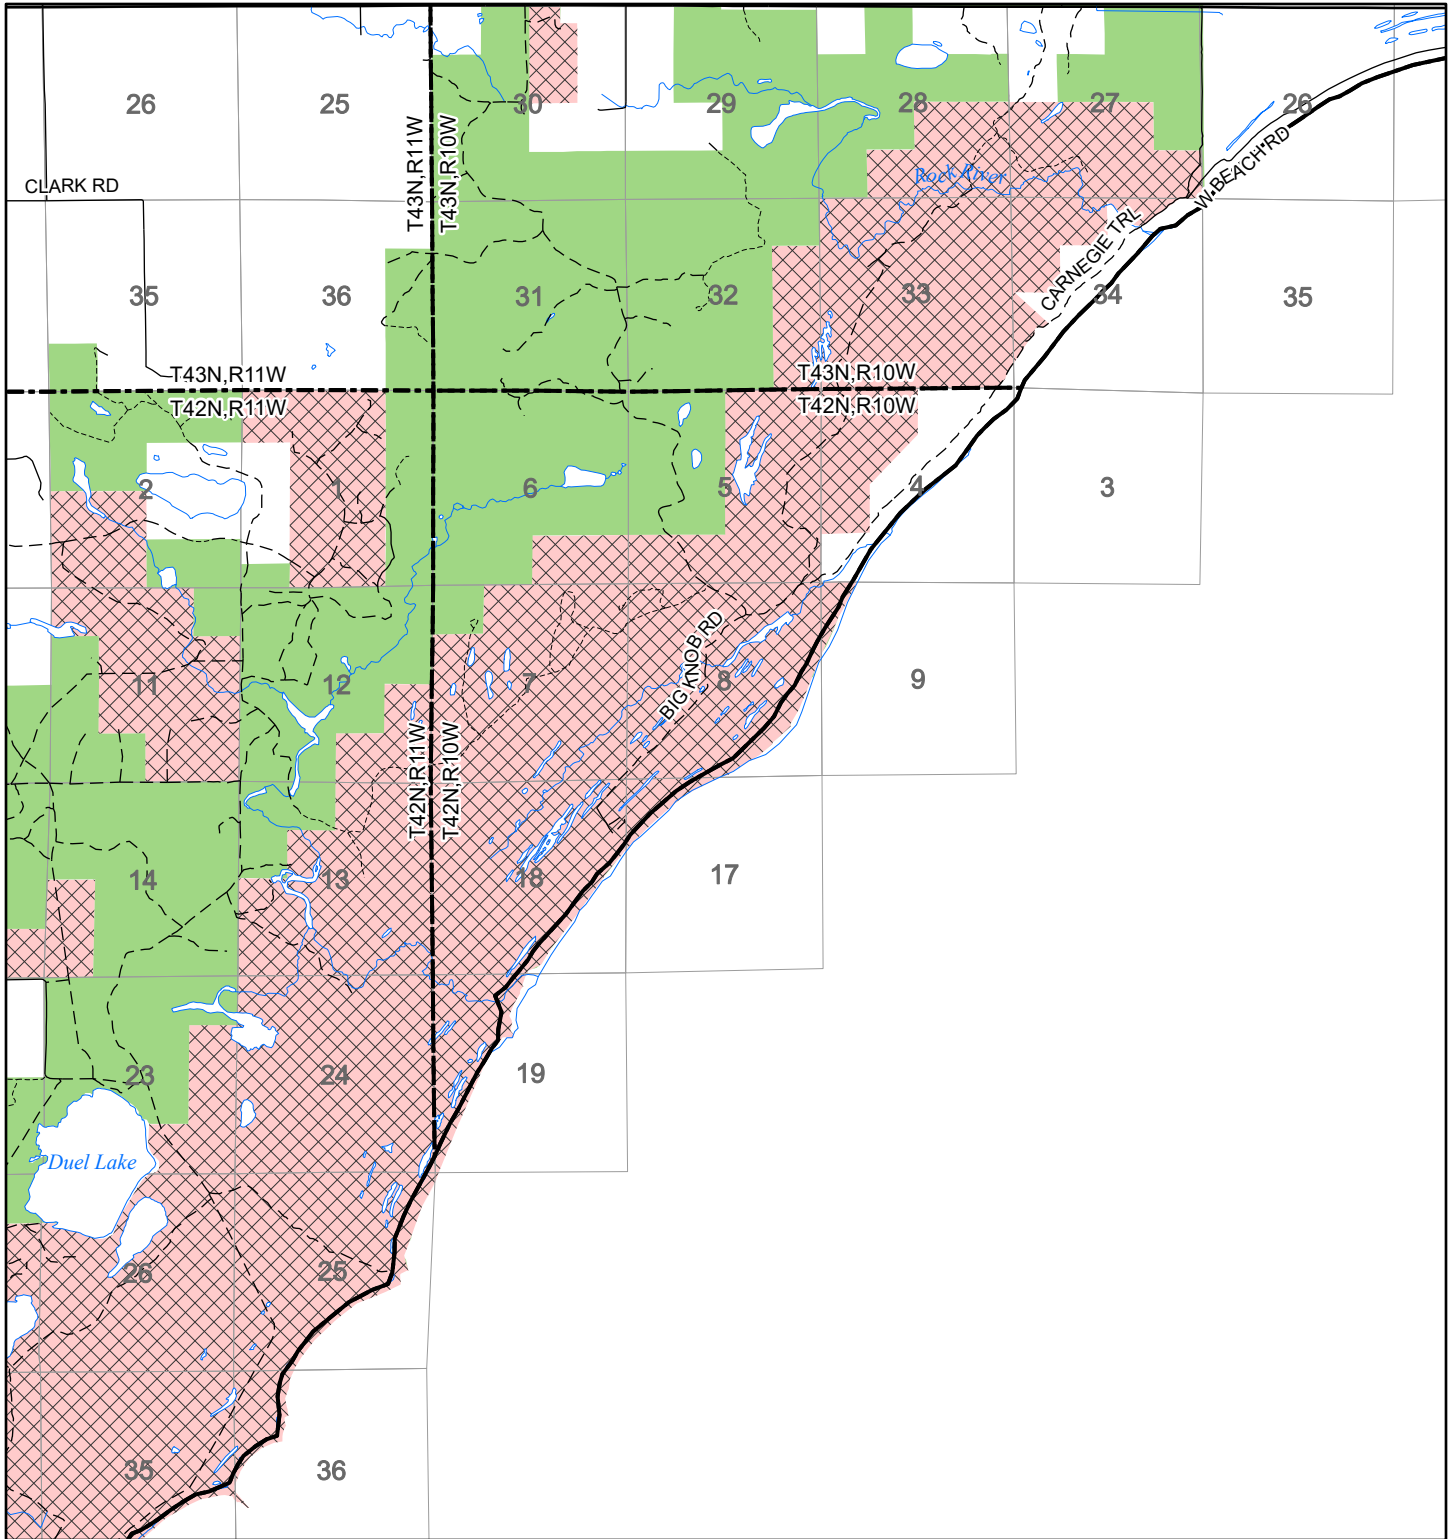

# 2022 Fuelwood Collection Map

## T42N,R10W

### MACKINAC CO.

- Open to Fuelwood Collection
- Open (Recently Closed Timber Sale)
- State land closed to fuelwood collection
- Snowmobile trail

Effective: April 1, 2022