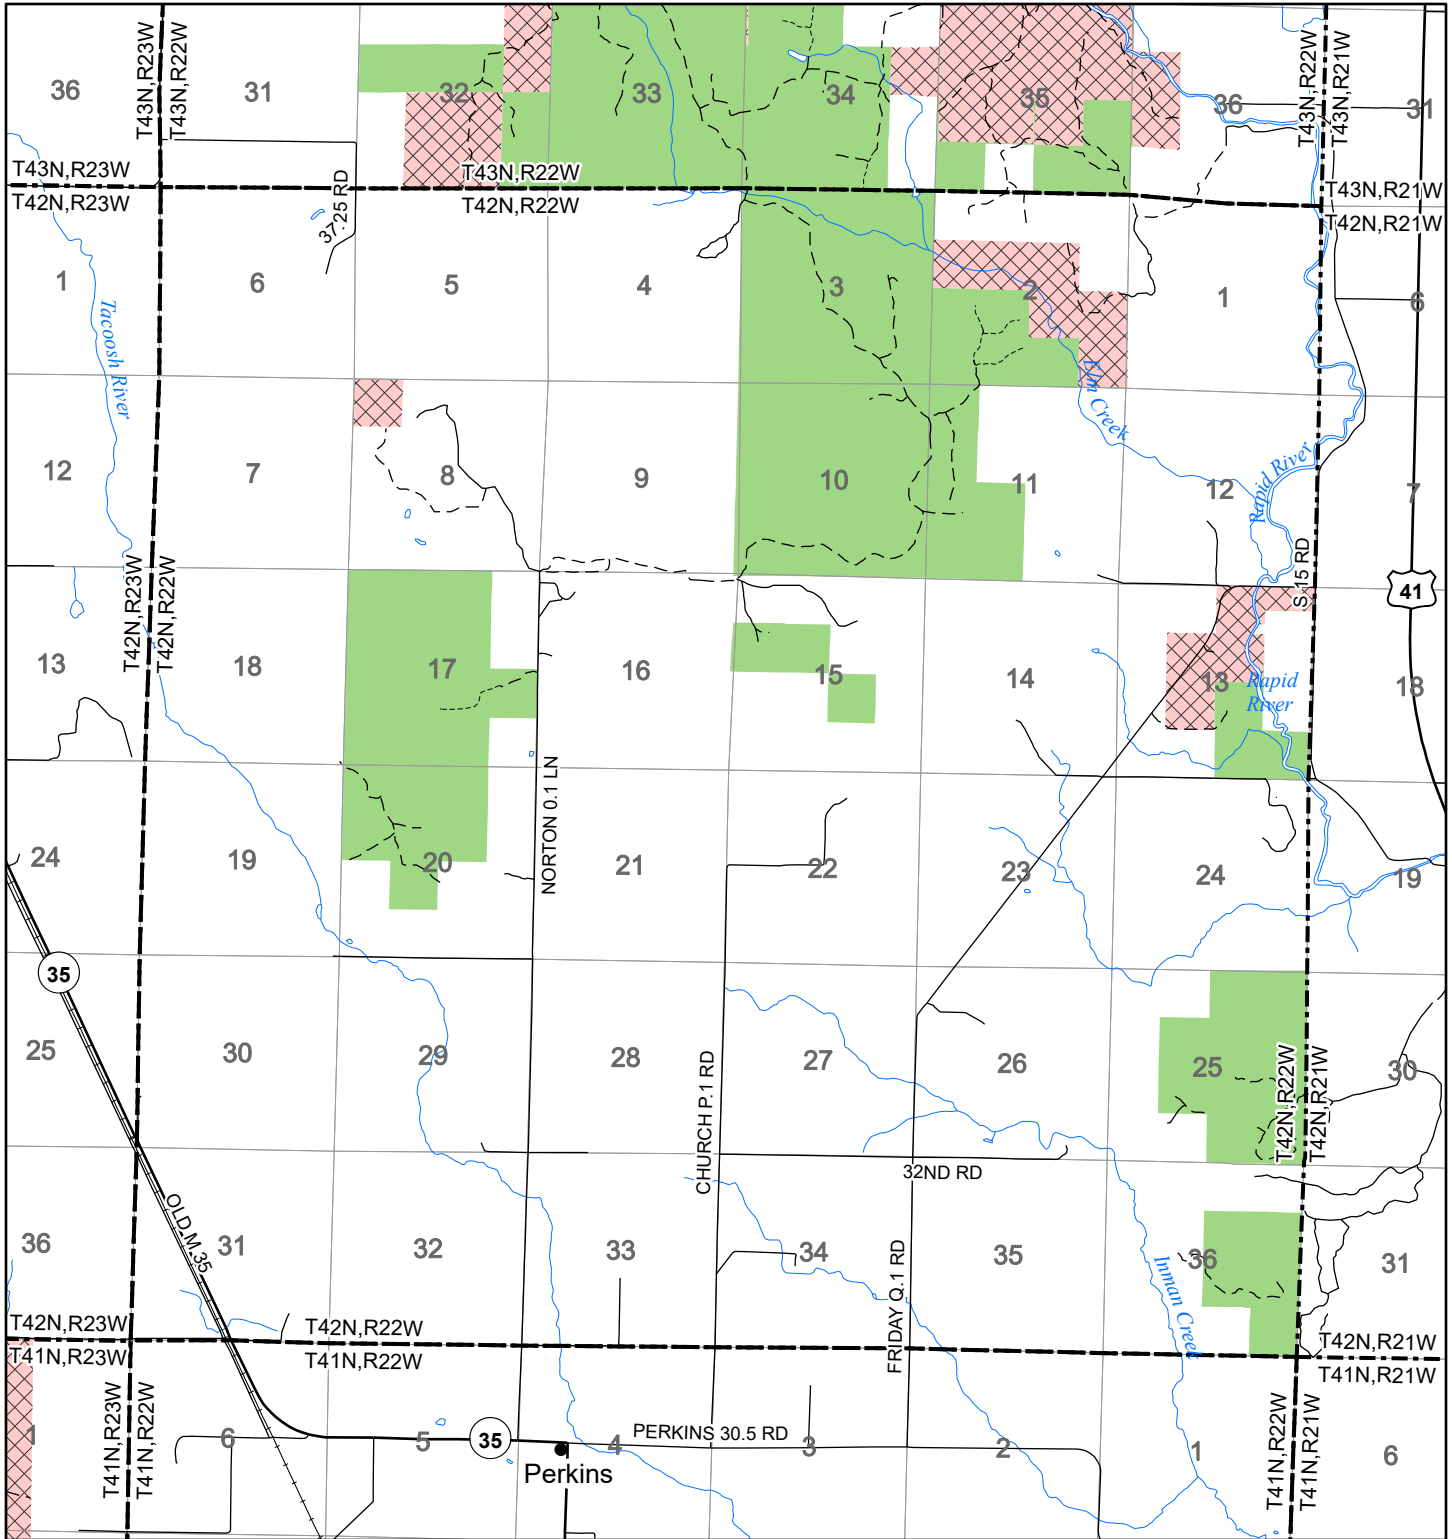

2022 Fuelwood Collection Map

T42N,R22W

DELTA CO.

- Open to Fuelwood Collection
- Open (Recently Closed Timber Sale)
- State land closed to fuelwood collection
- Snowmobile trail

Effective: April 1, 2022