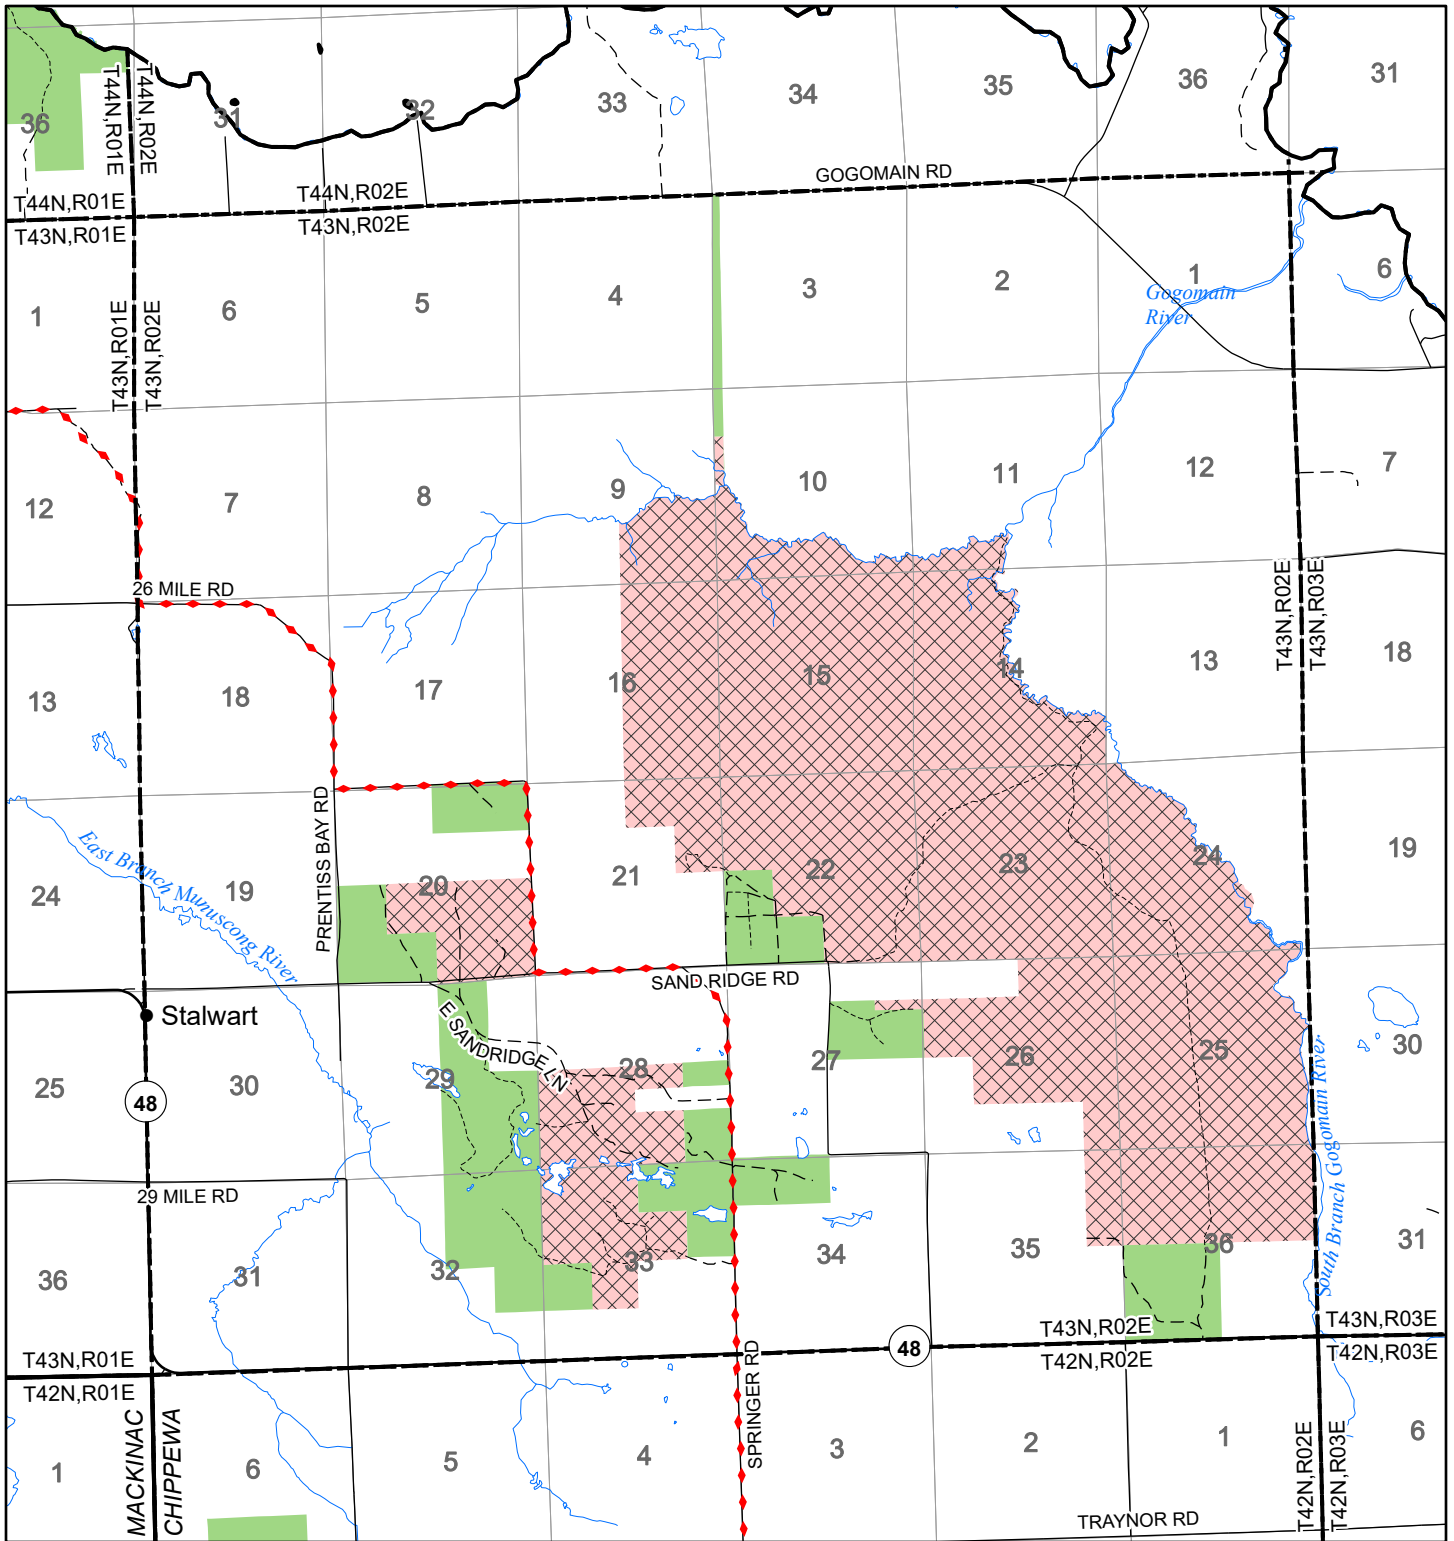

2022 Fuelwood Collection Map

T43N,R02E

CHIPPEWA CO.

- Open to Fuelwood Collection
- Open (Recently Closed Timber Sale)
- State land closed to fuelwood collection
- Snowmobile trail

Effective: April 1, 2022